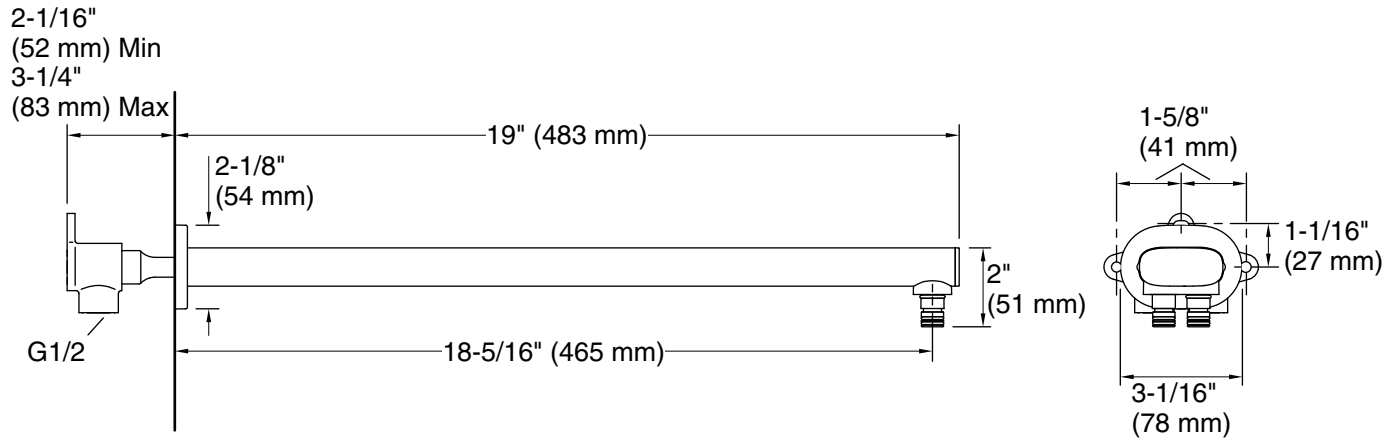

Technical Information

All product dimensions are nominal.