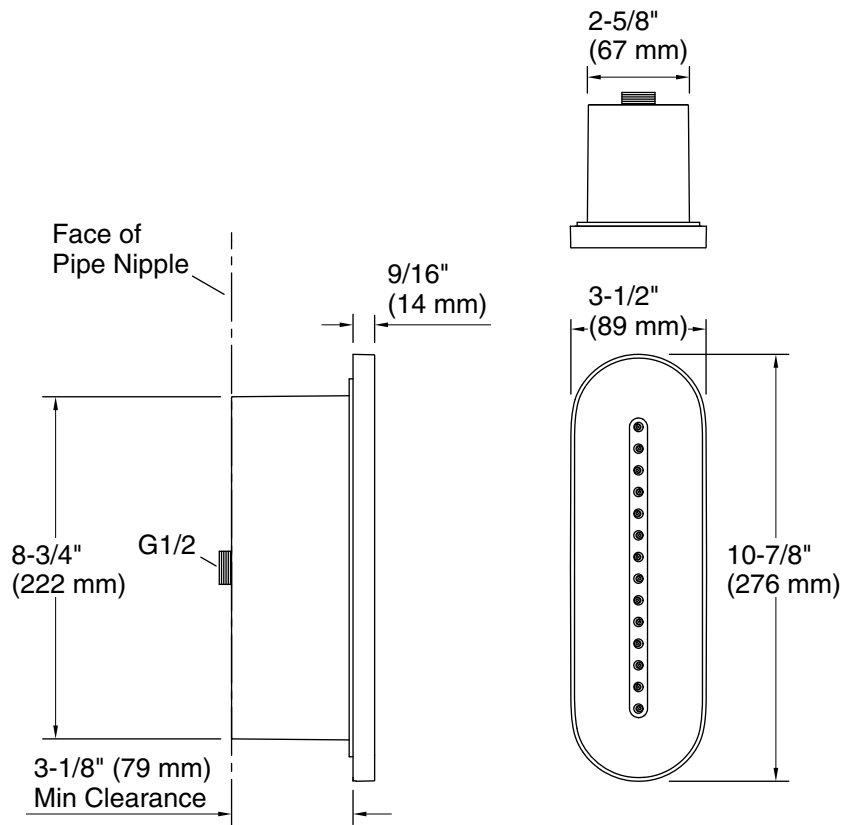

### Features

- Oblong single-function linear body spray delivers 14 twirling Deep Massage streams, targeting sore muscles to ease away aches and pains.
- MasterClean™ sprayface features an easy-to-clean surface that withstands mineral buildup.
- Low-profile design complements any decor.
- 2.5 gpm (9.5 lpm) maximum flow rate at 45 psi (3.1 bar).

### Installation

- G 1/2 inlet connection.
- Semi-recessed into wall.

### Technical Information

All product dimensions are nominal.

Drain included: No