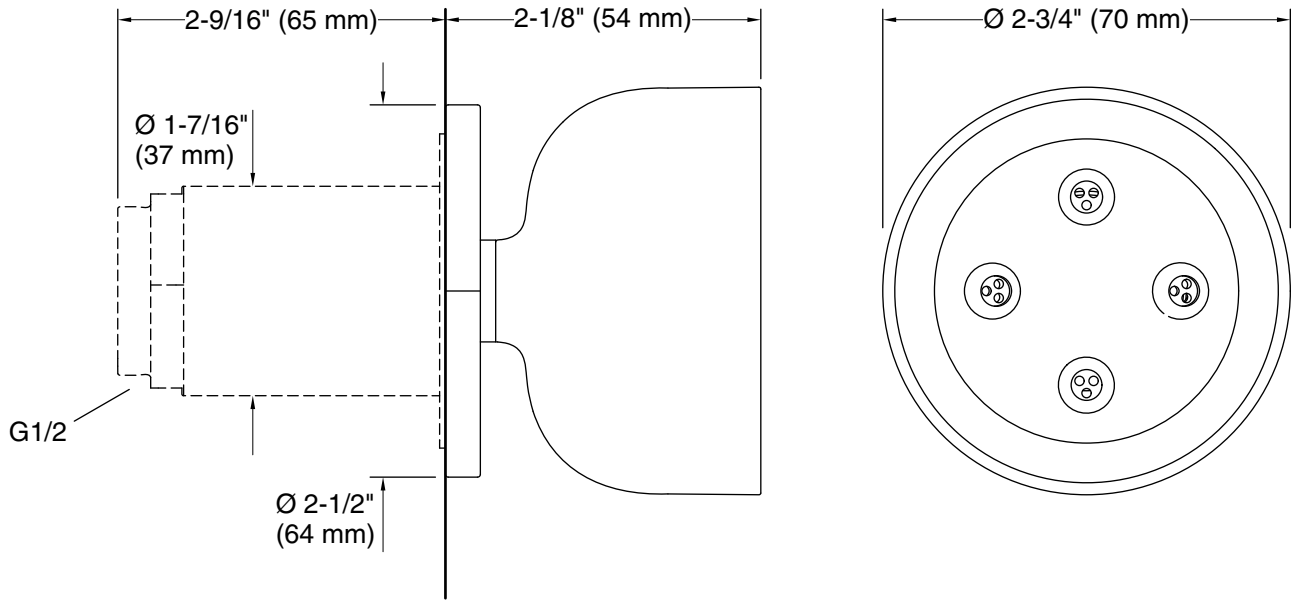

Features

- Single-function round body spray delivers four twisting Deep Massage streams, targeting sore muscles to ease away aches and pains.
- Sprayface on semi-recessed ball joint rotates 20° in any direction for targeted hydromassage.
- MasterClean™ sprayface features an easy-to-clean surface that withstands mineral buildup.
- Low-profile design complements any decor.
- 2.5 gpm (9.5 lpm) maximum flow rate at 45 psi (3.1 bar).

Material

- Durable material construction.
- KOHLER finishes resist corrosion and tarnishing.

Installation

- G 1/2 inlet connection.
- Surface-mount with ball-joint recessed into wall.

Codes/Standards

ASME A112.18.1/CSA B125.1

Technical Information

All product dimensions are nominal.

Drain included: No