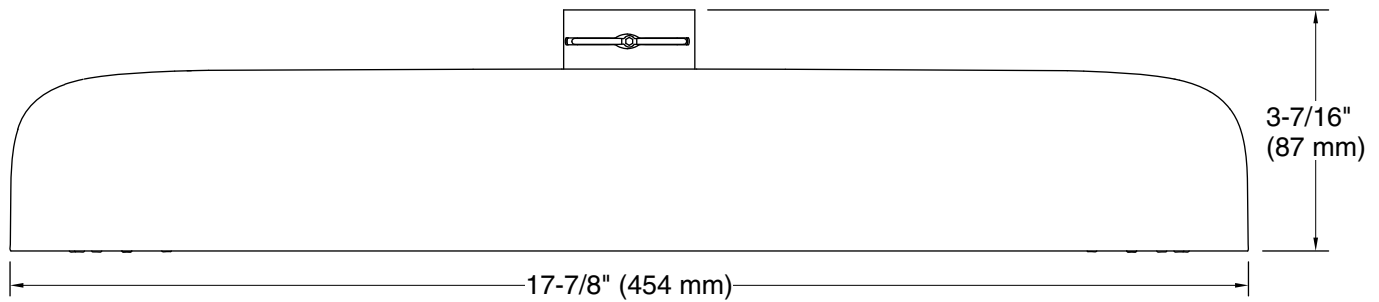

Technical Information

All product dimensions are nominal.

Showerhead/Body Spray:

Rated maximum flow: 2.5 gal/min (9.5 l/min)

Pressure: 45 psi (3.1 bar)