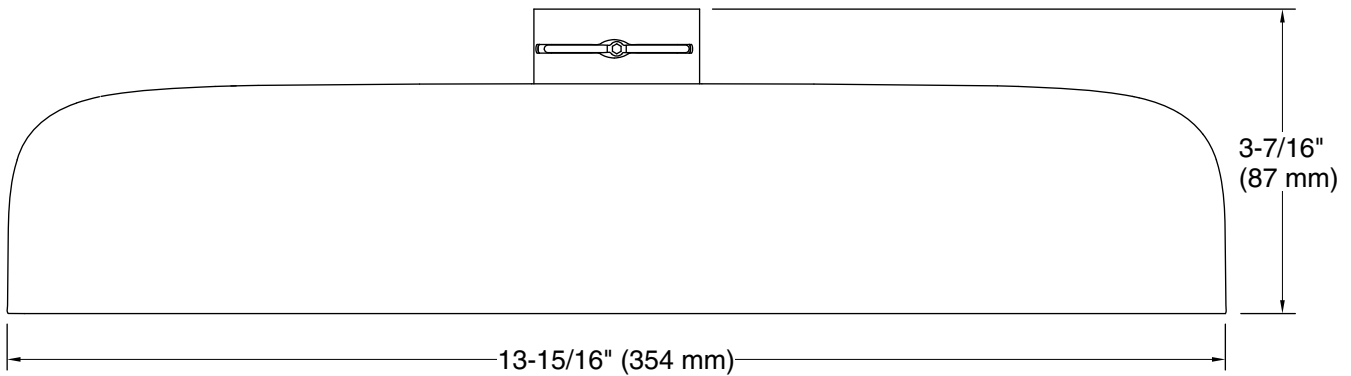

Features

- Dual-function oblong rainhead features Full Coverage with Katalyst technology, a drenching spray experience ideal for rinsing shampoo from hair.
- Ribbon Massage delivers a waterfall-like angled stream that cascades over shoulders for a relaxing massage spray experience.
- MasterClean™ sprayface features an easy-to-clean surface that withstands mineral buildup.
- Optimized sprayface for maximum performance.
- 2.5 gpm (9.5 lpm) maximum flow rate at 45 psi (3.1 bar).
- Requires two-function rainhead arm and flange (sold separately).

Technical Information

All product dimensions are nominal.

Showerhead/Body Spray:

Rated maximum flow: 2.5 gal/min (9.5 l/min)

flow:

Pressure: 45 psi (3.1 bar)