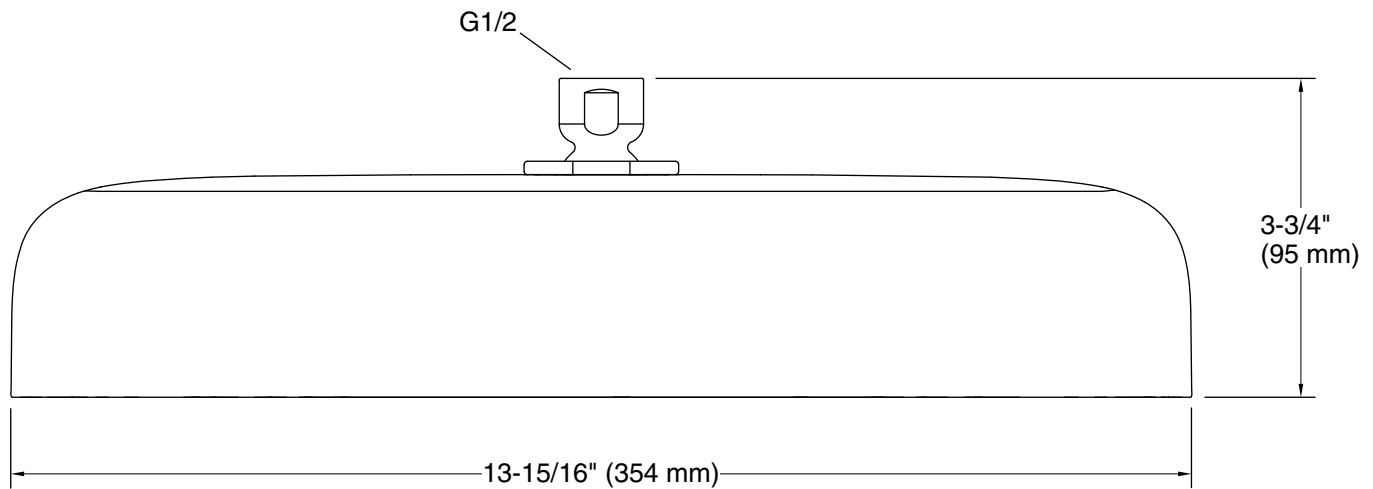

Technical Information

All product dimensions are nominal.

Showerhead/Body Spray:

Rated maximum flow: 2.5 gal/min (9.5 l/min)

Pressure:

45 psi (3.1 bar)