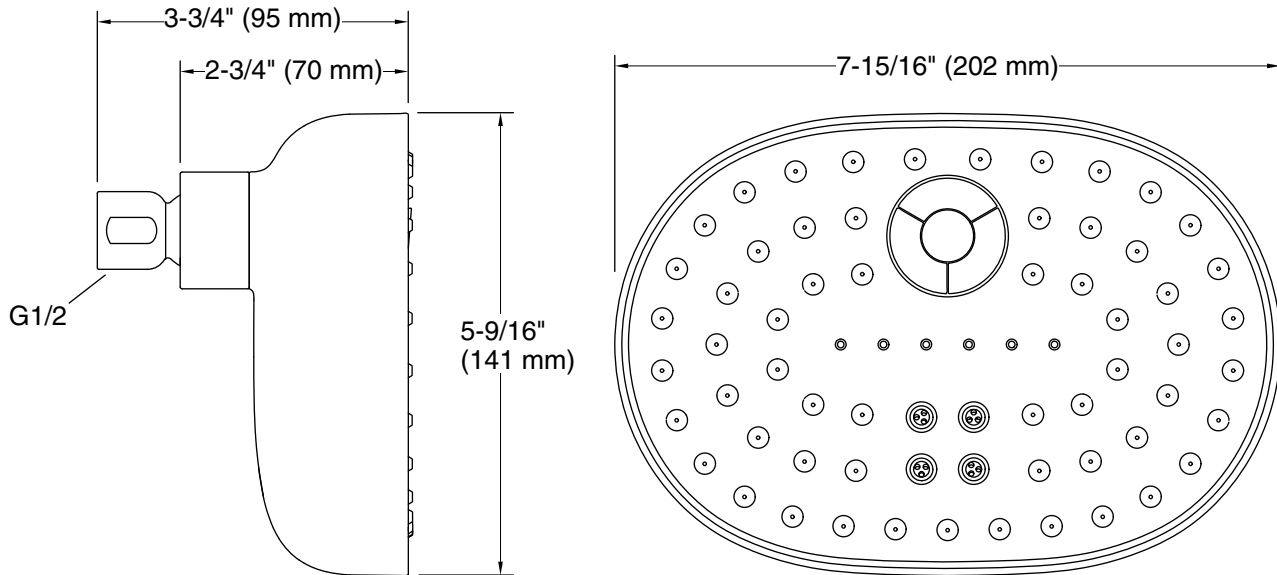

Technical Information

All product dimensions are nominal.

Showerhead/Body Spray:

Rated maximum flow: 2.5 gal/min (9.5 l/min)

flow:

Pressure: 45 psi (3.1 bar)