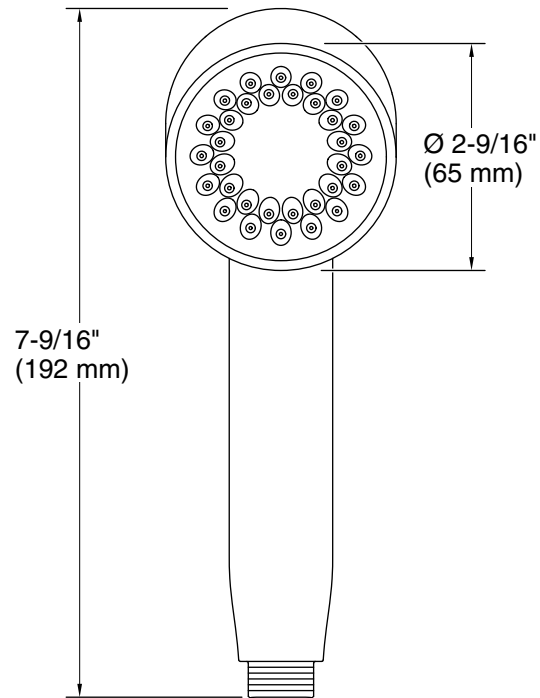

### Features

- Single-function handshower delivers a full, consistent spray, regardless of water pressure.
- Infinity provides three spray experiences in one: strong-rinsing (top), massaging (middle), and broad coverage (lower).
- MasterClean™ sprayface features an easy-to-clean surface that withstands mineral buildup.
- Optimized sprayface for maximum performance.
- 1.75 gpm (6.6 lpm) maximum handshower flow rate at 45 psi (3.1 bar).
- G 1/2 connection.

### Technical Information

All product dimensions are nominal.