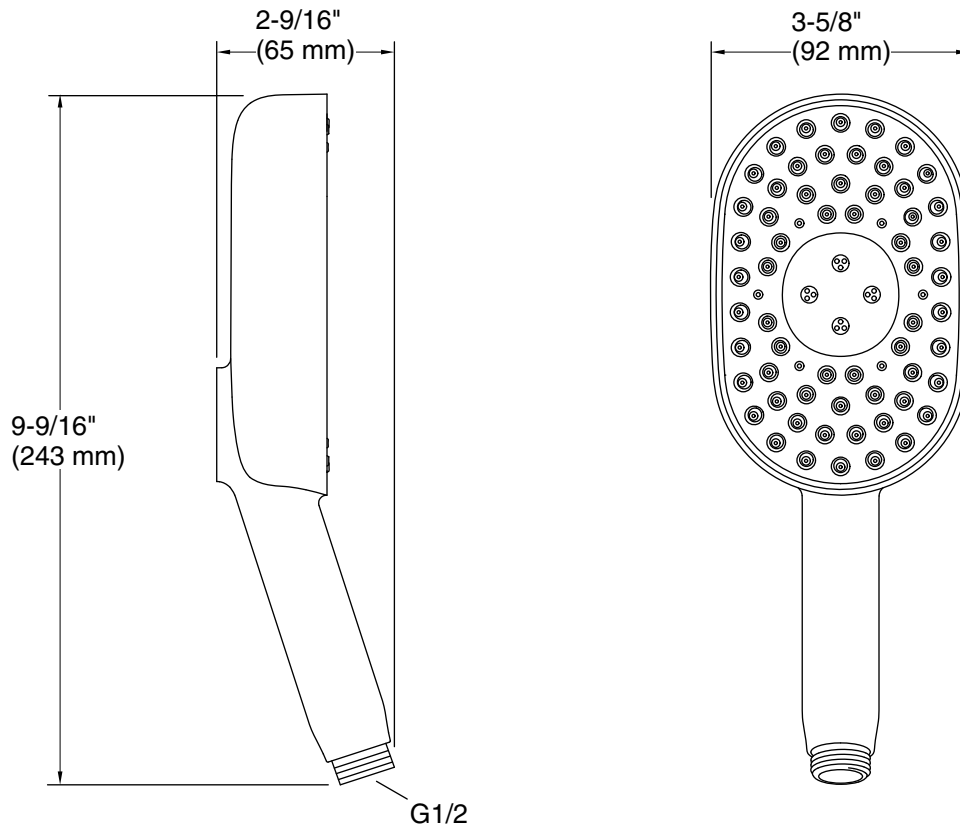

Installation

- G 1/2 inlet connection.
- Requires shower hose (sold separately).
- Bracket or slidebar required for wall-mount installation.
- Deck-mount holder required for deck-mount installation.

Codes/Standards

Technical Information

All product dimensions are nominal.

Handshower:

Pressure: 45 psi (3.1 bar)