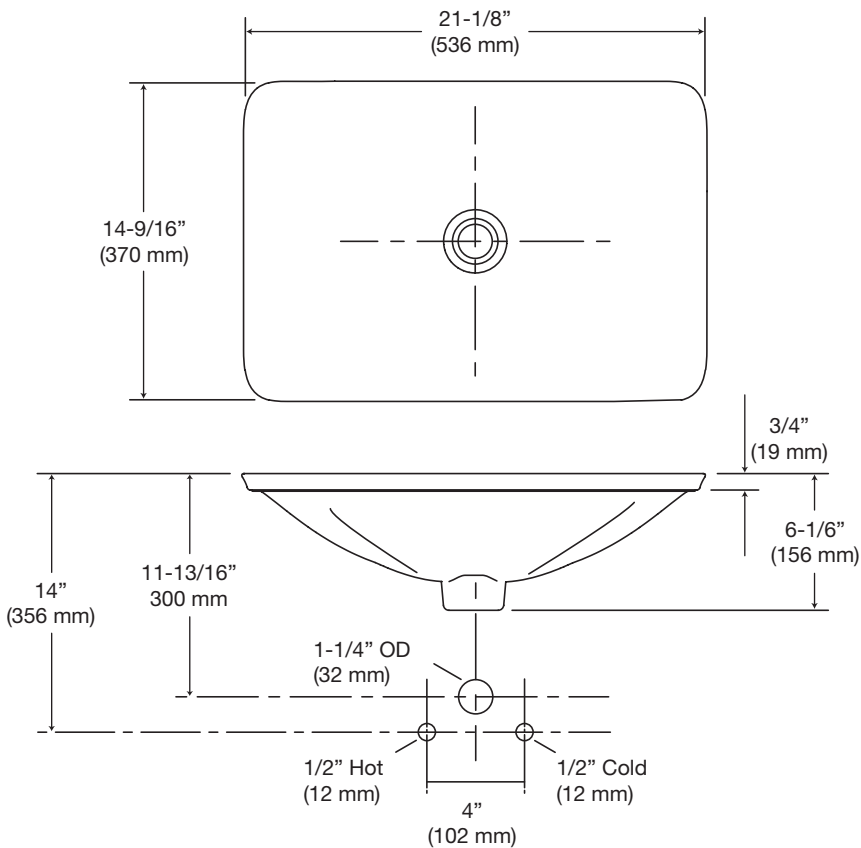

Technical Information

All product dimensions are nominal.

Bowl configuration	: Single
Installation	: Drop-in
Bowl area (Only): Length	: 21-1/8" (536 mm)
Width	: 14-9/16" (370 mm)
Bowl depth	: 4-1/8" (105 mm)
Water depth	: 4-1/8" (105 mm)
With overflow	: No
Drain hole	: 1-3/4" (44 mm)
Template	: 1472995-IN7, required, included

Notes

Install this product according to the installation instructions.

NOTICE: Countertop manufacturer or cutter must use the current product template available at www.kohler.co.in, or by calling 1800-103-2244 (Toll Free) & +91-124-4319685 / 86 . Kohler Co. is not responsible for cutout errors when the incorrect cutout template is used.

ADA, CSA B651 compliant when installed to the specific requirements of these regulations.