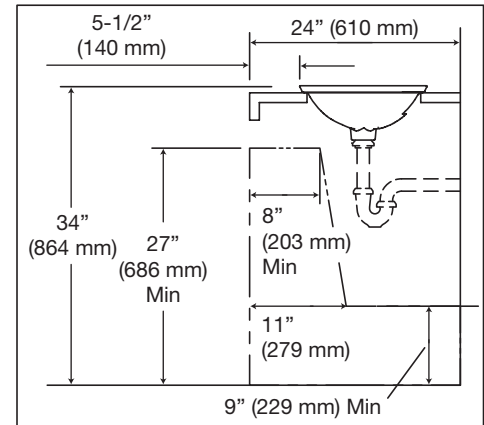

Technical Information

All product dimensions are nominal.

Bowl configuration	: Single
Installation	: Drop-in
Bowl area (Only): Length	: 21-1/8" (536 mm)
Width	: 14-9/16" (370 mm)
Bowl depth	: 4-1/8" (105 mm)
Water depth	: 4-1/8" (105 mm)
With overflow	: No
Drain hole	: 1-3/4" (44 mm)
Template	: 1472995-IN7, required, included

Notes

Install this product according to the installation instructions.

NOTICE: Countertop manufacturer or cutter must use the current product template available at www.kohler.co.in, or by calling 1800-103-2244 (Toll Free) & +91-124-4319685 / 86 . Kohler Co. is not responsible for cutout errors when the incorrect cutout template is used.

ADA, CSA B651 compliant when installed to the specific requirements of these regulations.