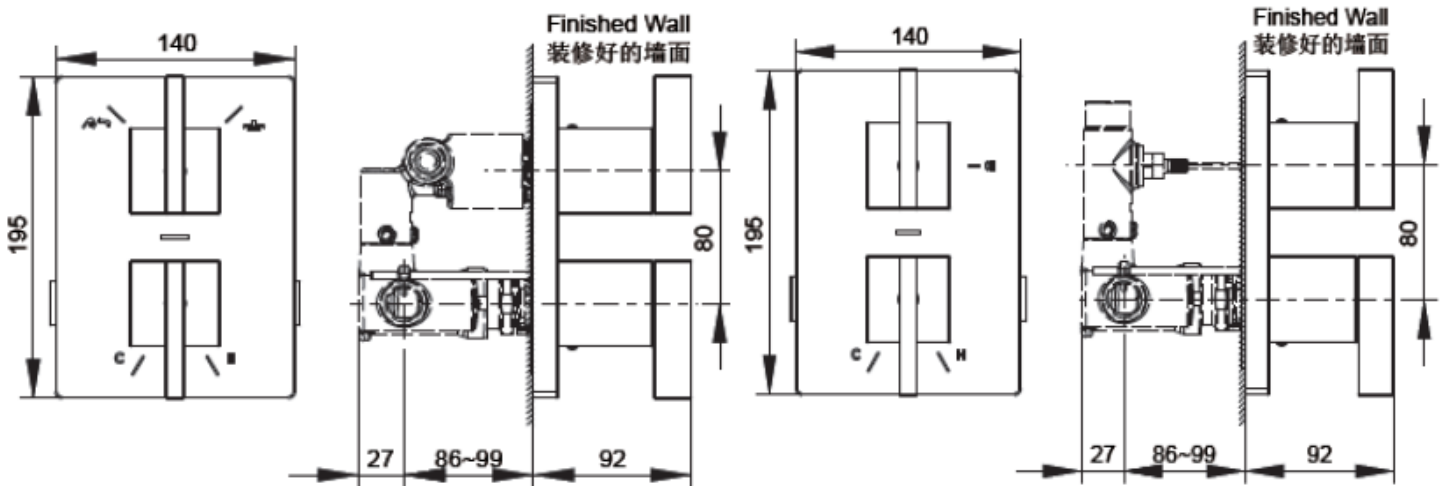

LOURE RECESSED THERMOSTATIC BATH AND SHOWER FACEPLATE

Loure
K-45724T-4-CP
K-45725T-4-CP

Product Specification:

Model	Handle	Finish
Loure Recessed Thermostatic Bath and Shower Faceplate		
K-45724T-4	Lever	CP
Loure Recessed Thermostatic Shower Faceplate		
K-452725T-4	Lever	CP

Product Dimension:

45724T-4-CP

45725T-4-CP

Please note that the above information are subject to change without notice.