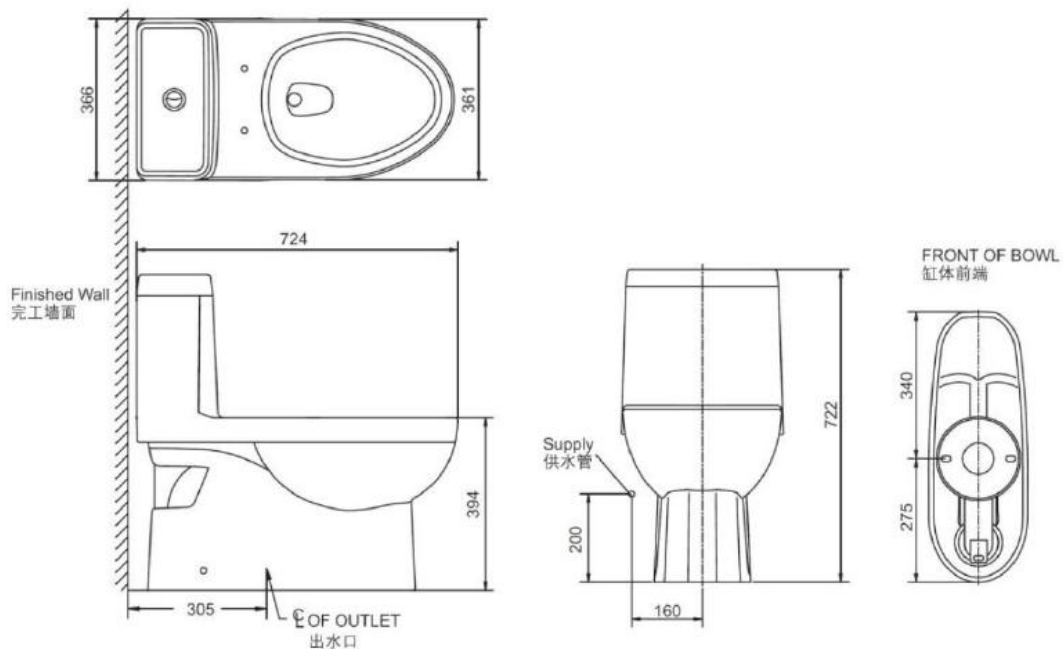

Reach
K-3983T-S
K-4012T-S

Product Specification:

| Model | K-3983T-S | K-4012T-S |
|---|------------------------------------|-----------|
| Bowl Style | Elongated | |
| Overall Dimensions (Front/Back x Side/Side x Height) | 724 x 366 x 722 mm | |
| Height to Rim | 394 mm | |
| Operating System | Class Five + Flush siphonic system | |
| Liters Per Flush | 3/4.8 liters | |
| Includes | Reach quiet close toilet seat | |
| Minimum Rough-in | 305 mm | 400 mm |

Product Dimension:

Reference Value
参考值

K-3983T/K-4012T

Unit: mm
单位: 毫米

Please note that the above information are subject to change without notice.