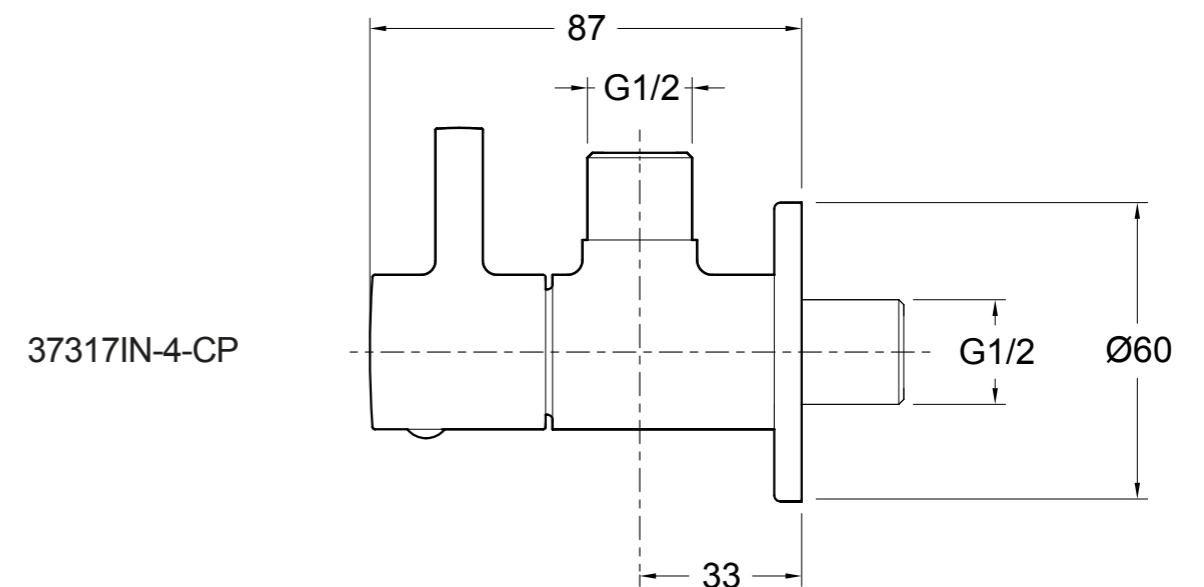

### 37317IN-4-CP ANGLE VALVE

#### ROUGH-IN DIMENSIONS