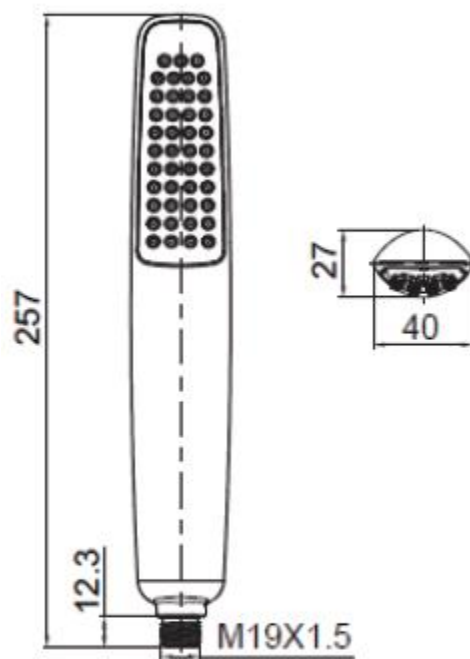

Product Specification:

Model	Finish	Note
K-37270T	Polished Chrome (-CP)	Shall be used with Airfoil Wall-Mount Supply Elbow and Bracket K-37273T

Product Dimension:

37270T

Please note that the above information are subject to change without notice.