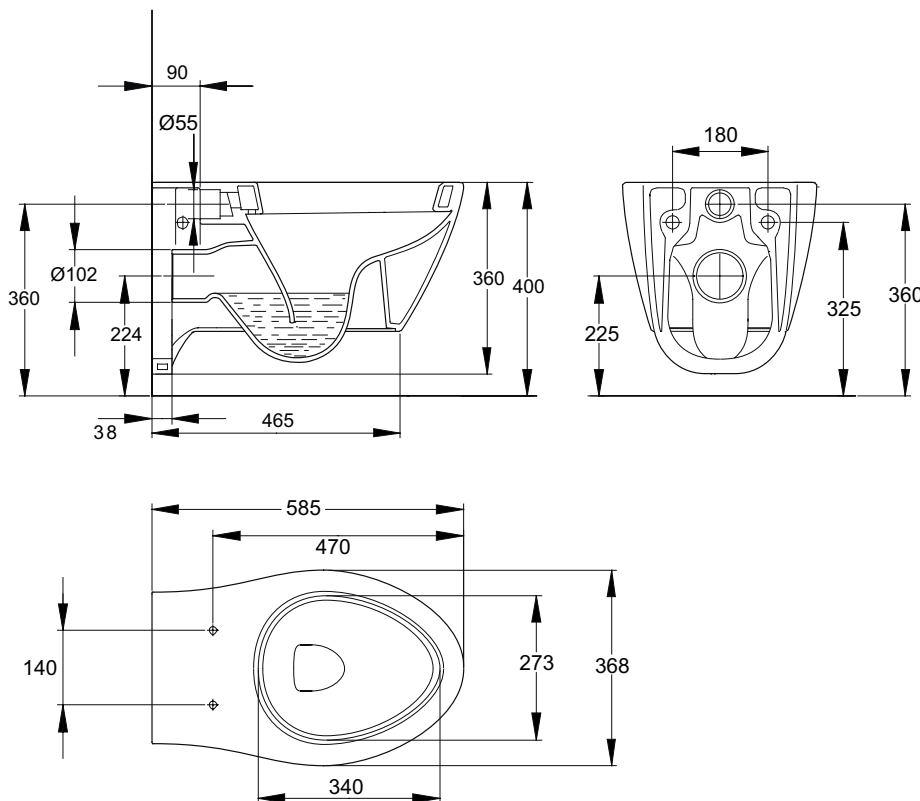

Via Wall Hung WC

The Via wall hung WC has been designed to seamlessly link with the Presqui'le sanitary range. It has been designed with an elongated projection for maximum comfort. A concealed wall fixing system results in no dust traps and an easy to clean finish. Supplied with an ergonomically designed slow close seat which features the Kohler French curve design for maximum comfort.

Product	3594W-00 Via Wall Hung WC including slow close seat
Colours/finishes	White (-00)
Material	Vitreous china
Weight (kg)	24
Fixings	Concealed fixing kit included
Complementary items	3595W Via wall hung bidet, 1 tap hole
Design linked items	Presqui'le sanitaryware

To order, please use the product code and add the colour/finish reference, eg. -00 for white.

Dimensions

All measurements shown are in millimetres. Sizes are approximate.

THE BOLD LOOK
OF **KOHLER**®

Kohler Co. Cromwell Road Cheltenham Gloucestershire GL52 5EP United Kingdom
Telephone +44 (0) 870 850 5551
Facsimile +44 (0) 844 472 3063
www.kohler.co.uk