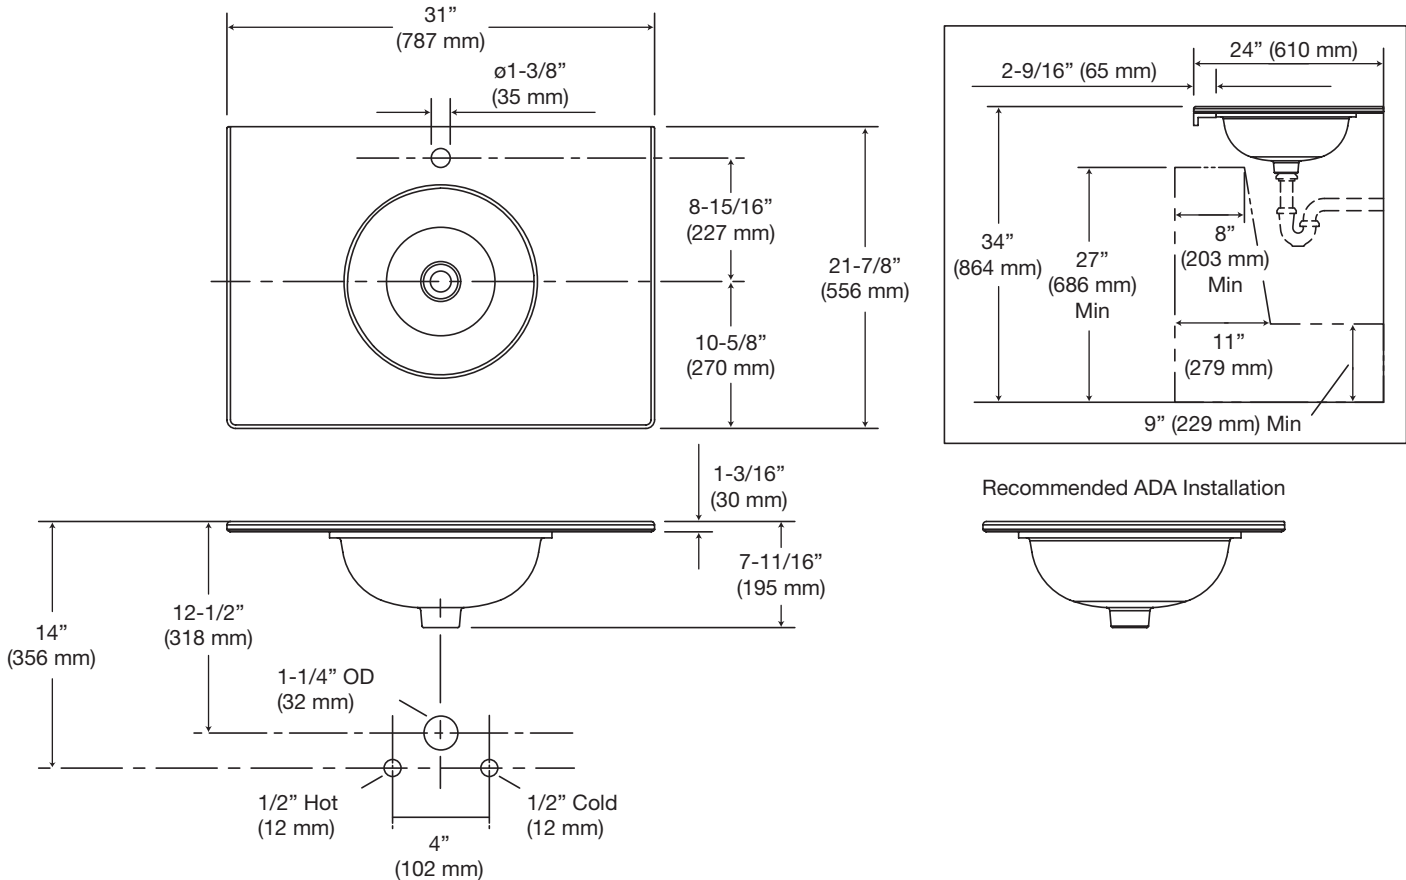

### Technical Information

All product dimensions are nominal.

Bowl configuration	: Single
Installation	: Vanity top/ Undermount
Min. base cabinet width	: 31" (787 mm)
Bowl area (Only): Length	: 13-9/16" (345 mm)
Width	: 13-9/16" (345 mm)
With overflow	: No
Drain hole	: 1-3/4" (44 mm)
Installation Instruction	: 1472996-IN2, required, included
Number of deck holes	: 1