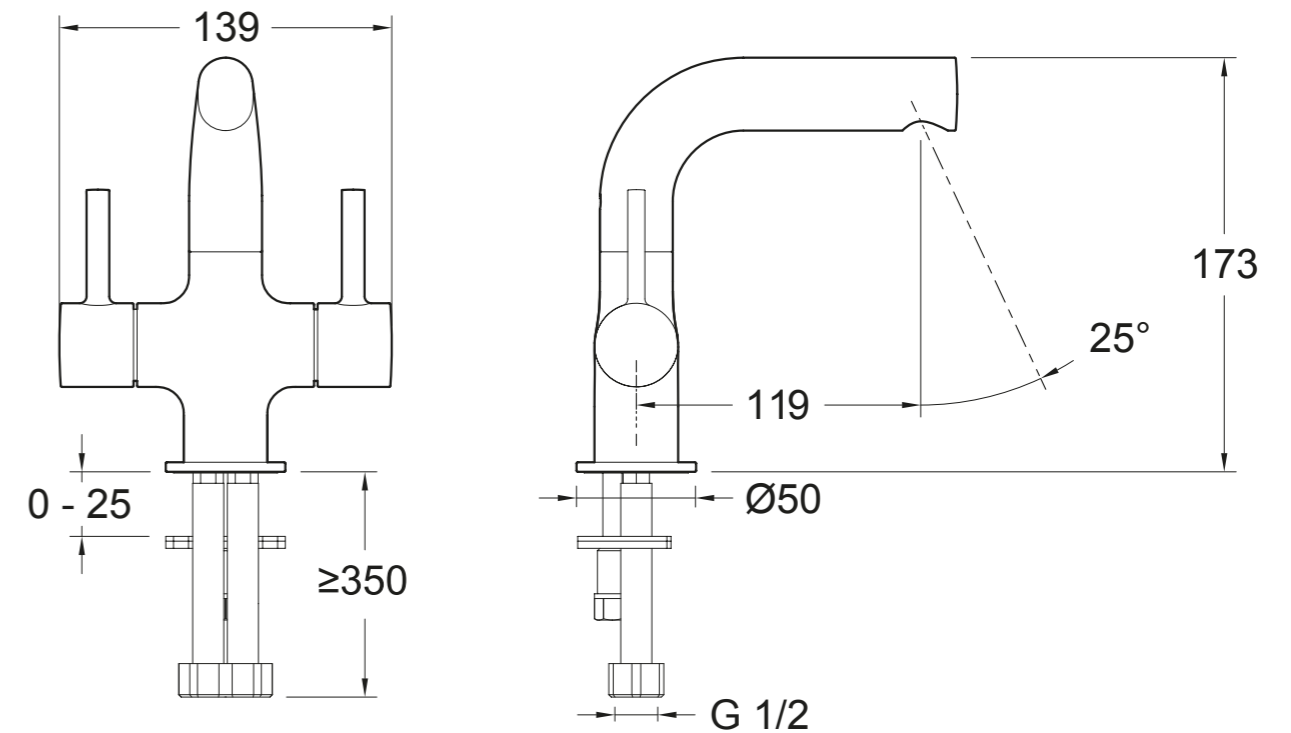

### 37307IN-4ND-CP 2 HANDLES MONOBLOCK LAVATORY FAUCET WITHOUT DRAIN

#### ROUGH-IN DIMENSIONS

37307IN-4ND-CP