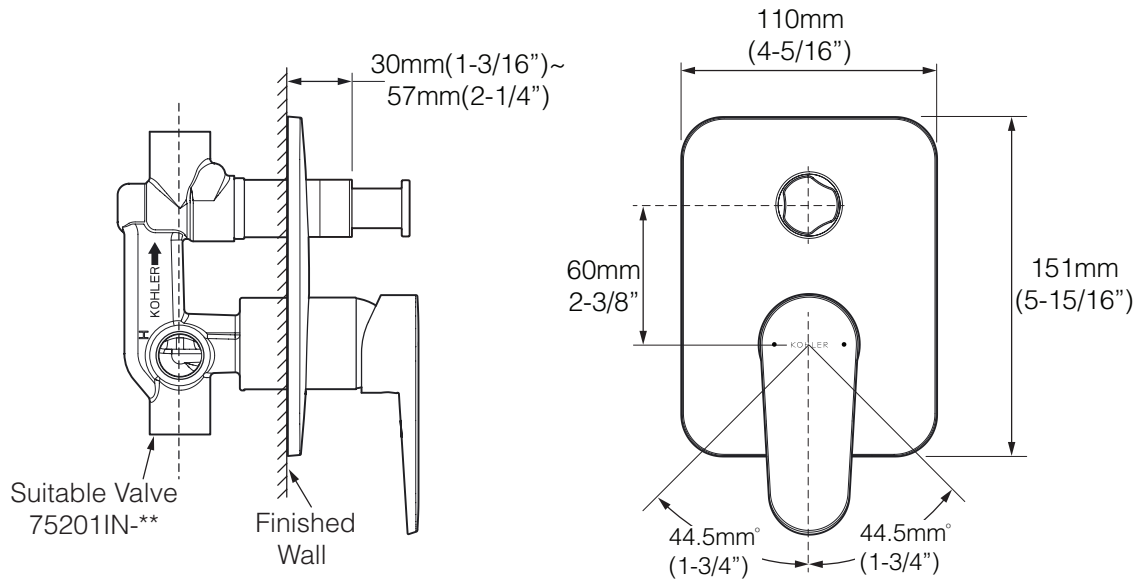

Notes

Install this product according to the installation guide.