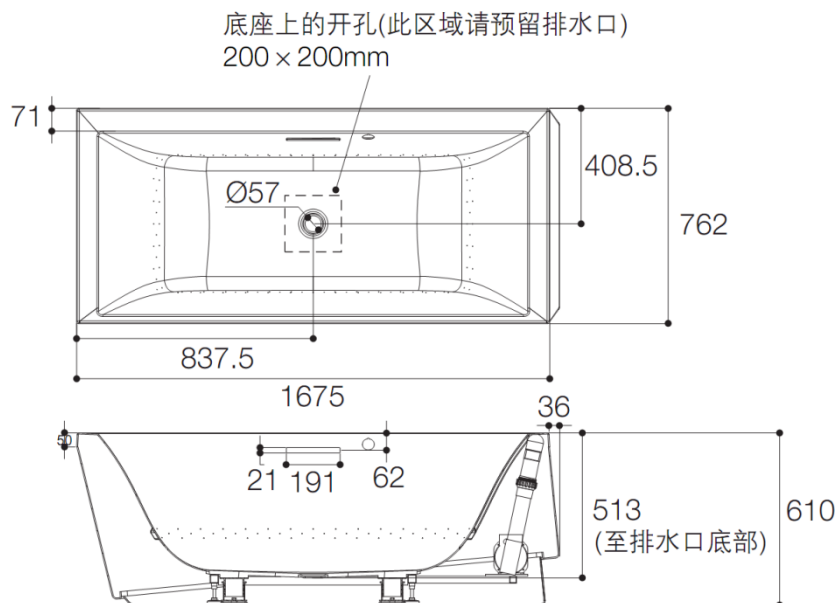

Product Specification:

Model	K-18344T-G
Dimensions	1675×762×610mm
Interior Dimensions	Rim: 1530×657mm Base: 1052×471mm
Capacity to Overflow	235 Litres
Weight	60 Kg
Material	Acrylic
Installation	Free-standing
Recommended	
Drain	K-18355T
Variations	
Acrylic Bath	K-18342T-G
Note	Available in White (0) only

Product Dimension:

K-18344T-G

*The above information are subject to change without notice.