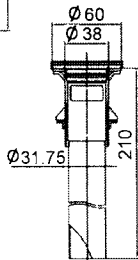

# ROUGH-IN DIMENSIONS

Only for 14404-4/4A

## Handle Selection

14402-4  
14404-4  
14434-4

Sculpted  
Lever Handle

14402-4A  
14404-4A  
14434-4A

Straight  
Lever Handle

Only for 14402-4/4A 14434-4/4A