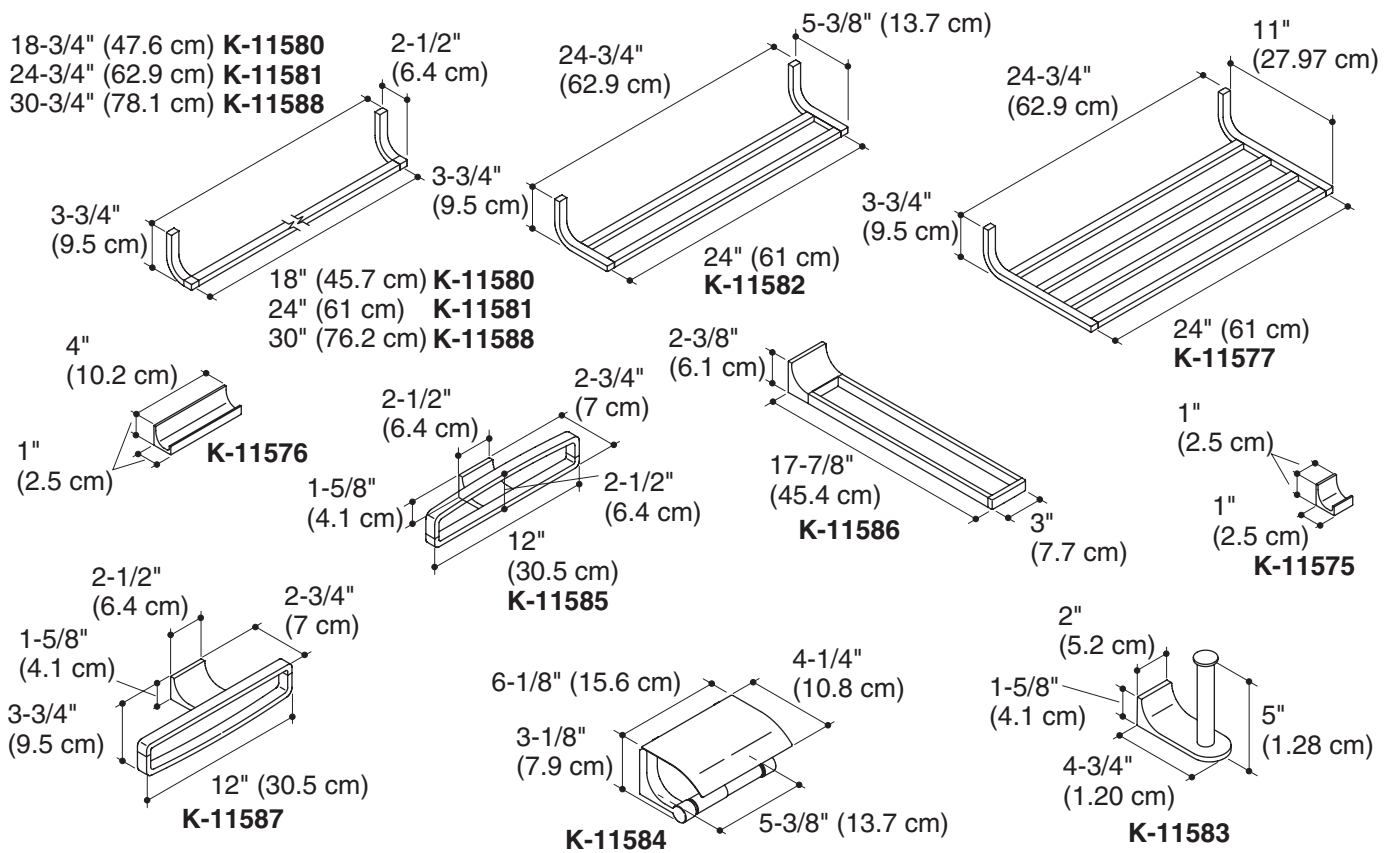

Installation Notes

CAUTION: Risk of personal injury. Do not install these products in any area where they are likely to be used inadvertently as a grab bar or support bar. These products are not designed or intended for use as a grab bar or support bar.

Install this product according to the installation guide.

Product Diagram