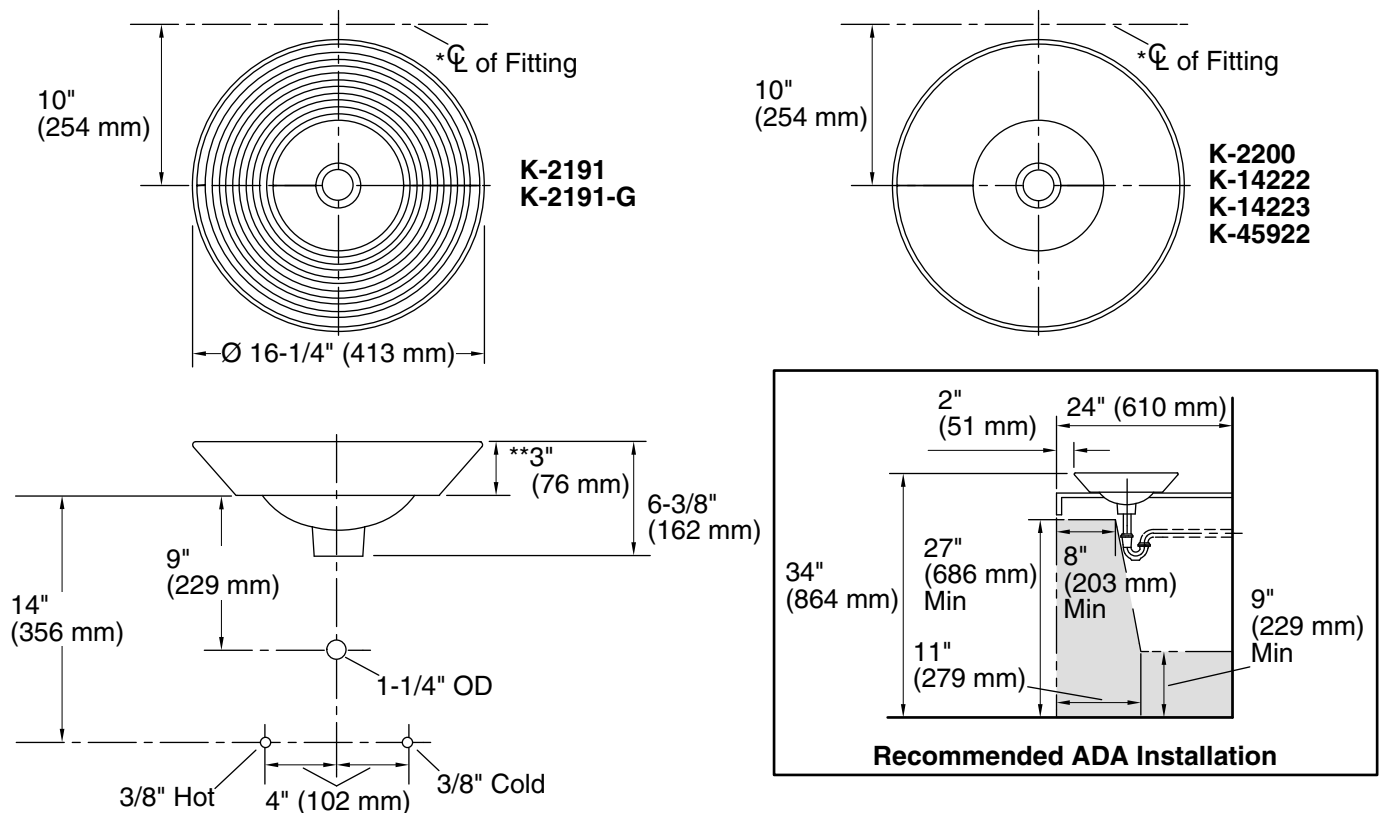

Technical Information

Fixture*:	
Bowl area	Ø 15-7/8" (403 mm)
Water depth	4-1/4" (108 mm)
Drain hole	Ø 1-3/4" (44 mm)
* Approximate measurements for comparison only.	

Included components:	
Adjustable linkage	84474
Cut-out template	1002980-7

Installation Notes

Install this product according to the installation guide.

Product does not have an overflow.

*Spout must be 5" (127 mm) long (min) for adequate clearance into the bathroom sink when installed with centerline as shown.

**Spout must be tall enough to clear 3" (76 mm) rim height and provide a 1" (25 mm) air gap per ASME A112.1.2

NOTICE: Countertop manufacturer or cutter **must** use the cut-out template provided with the product, or a current one provided by Kohler Co. (call 1-800-4-KOHLER). Kohler Co. is not responsible for cut-out errors when the incorrect cut-out template is used.

Will comply with **ADA** when installed per Section 606 Lavatories of the Act.

Will comply with **CSA B651** when installed per Clause 4.3.3 of the standard.

Will comply with **OBC** when installed per Clause 3.8.3.11.

Product Diagram

ABOVE-COUNTER BATHROOM SINK

Page 2 of 2
114430-4-BJ

THE BOLD LOOK
OF **KOHLER**®