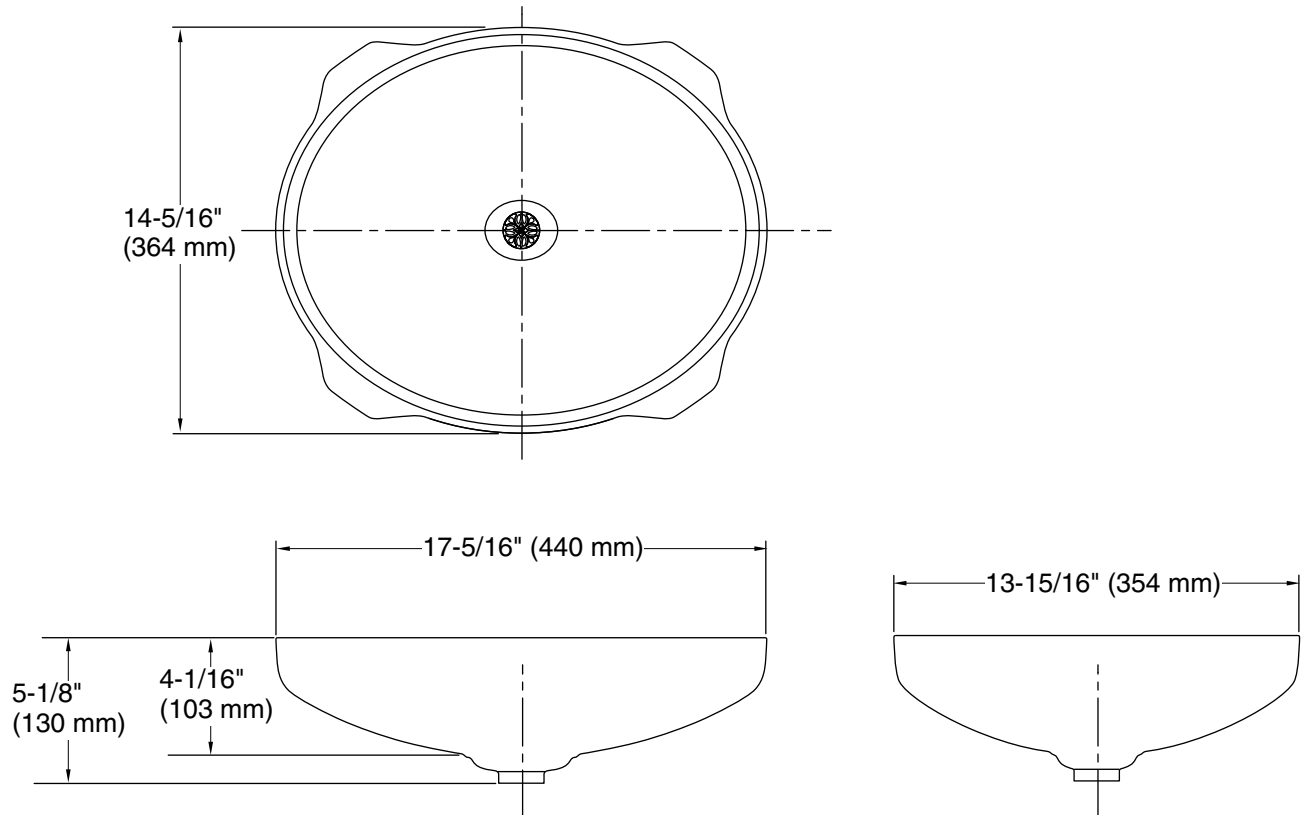

LILIES LORE®

Technical Information

Fixture*:	
Basin area	17" (432 mm) x 14" (356 mm)
Water depth	4" (102 mm)
* Approximate measurements for comparison only.	
Included components:	
Cut-out template	1151011-7

Installation Notes

Install this product according to the installation guide.

Product Diagram