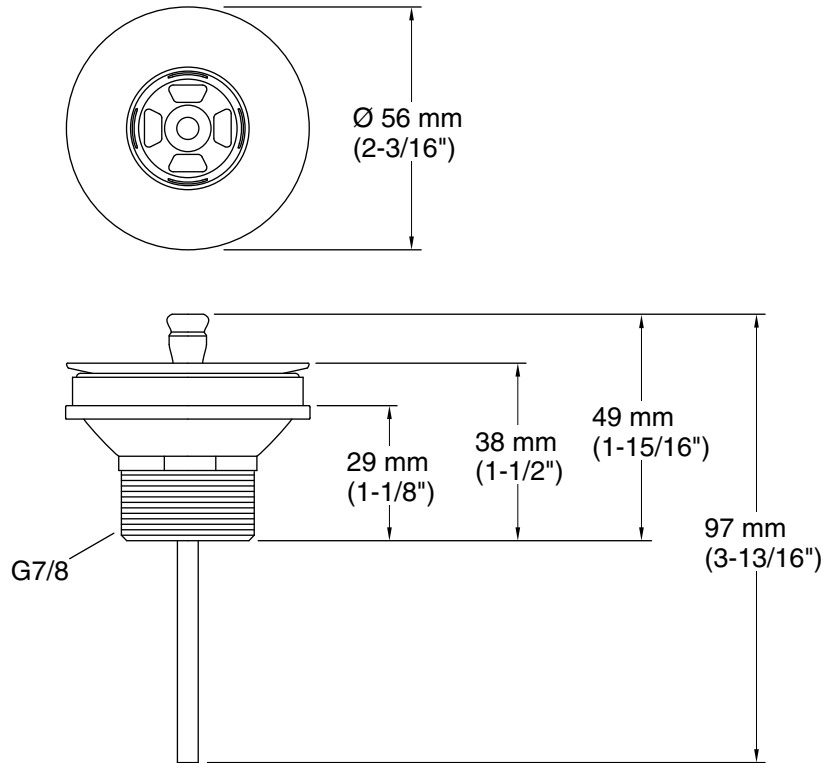

Features

- Removable stopper cap with drain body and decorative flange.

Material

- Solid-brass construction for durability and reliability.
- KOHLER finishes resist corrosion and tarnishing.

Installation

- G 7/8 connection.

Technical Information

All product dimensions are nominal.

Drain included: Yes

Notes

Install this product according to the installation guide.