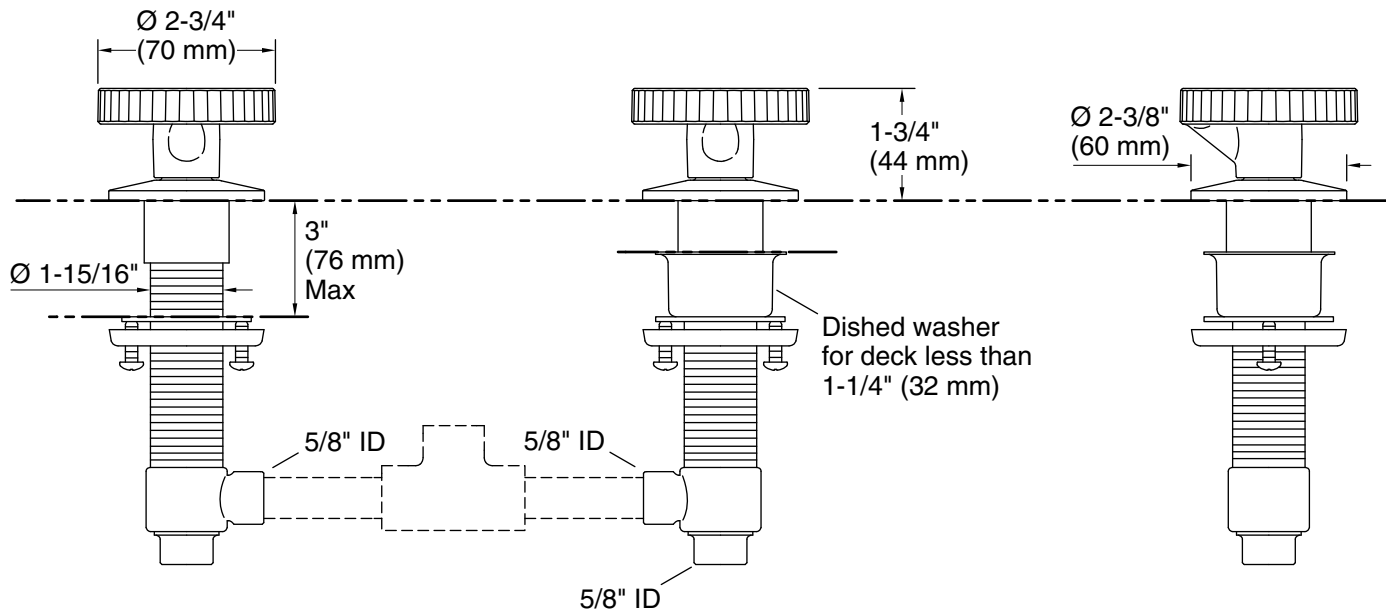

Material

- Premium metal construction for durability and reliability.
- KOHLER finishes resist corrosion and tarnishing.

Installation

- Deck-mount.

Required Products/Accessories

K-77985 deck-mount bath spout with Tube design

or

K-77986 deck-mount bath spout with Ribbon design

or

K-77987 deck-mount bath spout with Row design

Recommended Products/Accessories

K-23723 Faucet cleaner

Codes/Standards

ASME A112.18.1/CSA B125.1

Technical Information

All product dimensions are nominal.

Drain included: No

Notes

Install this product according to the installation instructions.