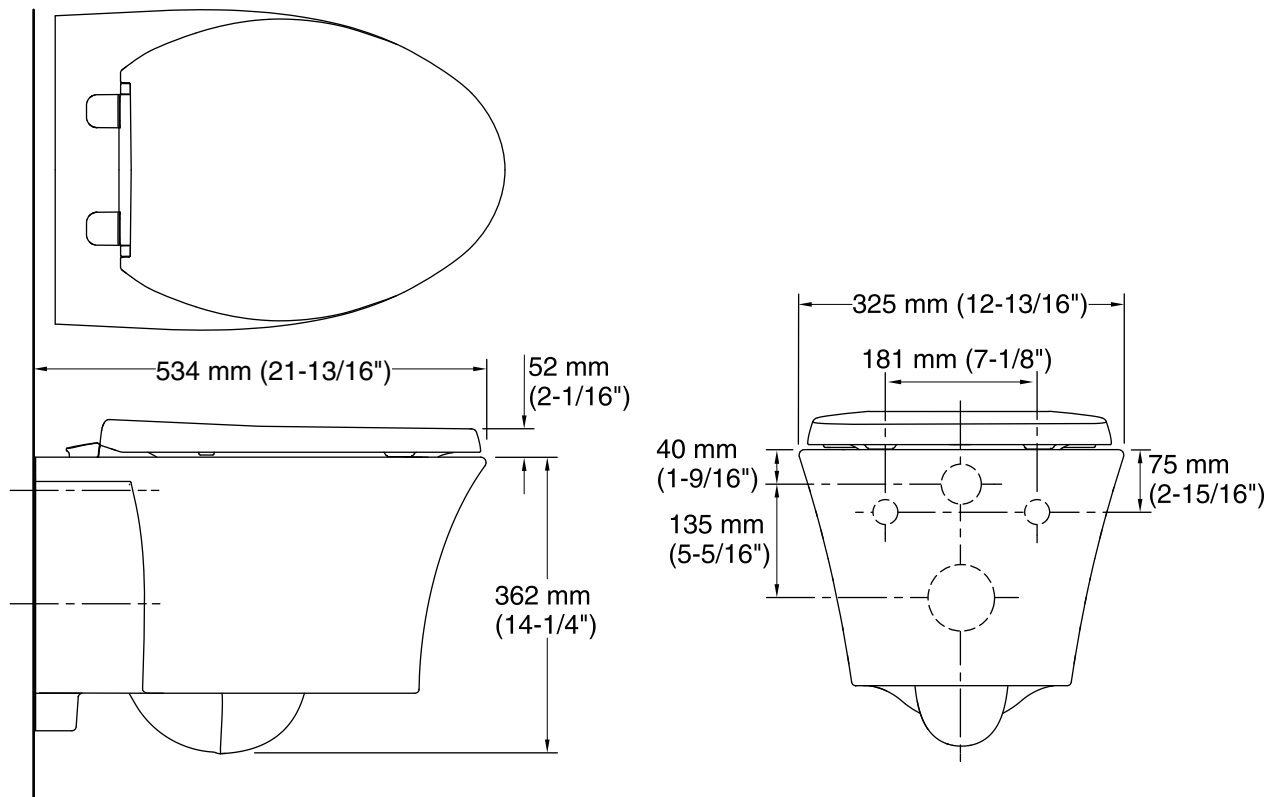

Technical Information

All product dimensions are nominal.

Toilet type:	In-wall
Bowl shape:	Elongated front
Trap passageway:	3" (76 mm)
Water surface size:	4-1/2" x 5-1/2" (114 mm x 140 mm)
Seat-mounting holes:	5-1/2" (140 mm)

Notes

Install this product according to the installation instructions.