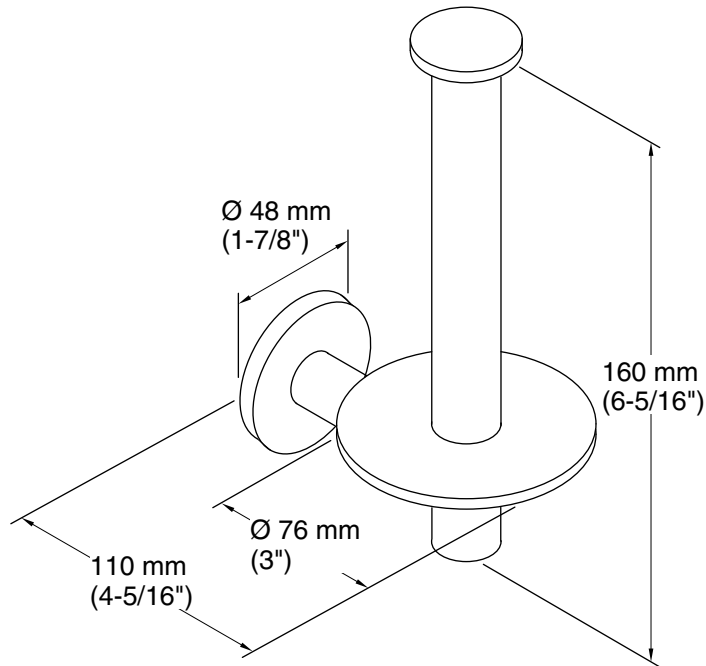

Purist™
Vertical toilet paper holder
K-14444BR

Features

- Vertical holder makes changing toilet paper quick and simple.
- Coordinates with other products in the Purist collection.

Material

- Solid-brass construction for durability and reliability.
- KOHLER finishes resist corrosion and tarnishing.

Available Colors/Finishes

Color tiles intended for reference only.

Color	Code	Description
	CP	Polished Chrome
	BN	Vibrant® Brushed Nickel

Technical Information

All product dimensions are nominal.

Material: Metal