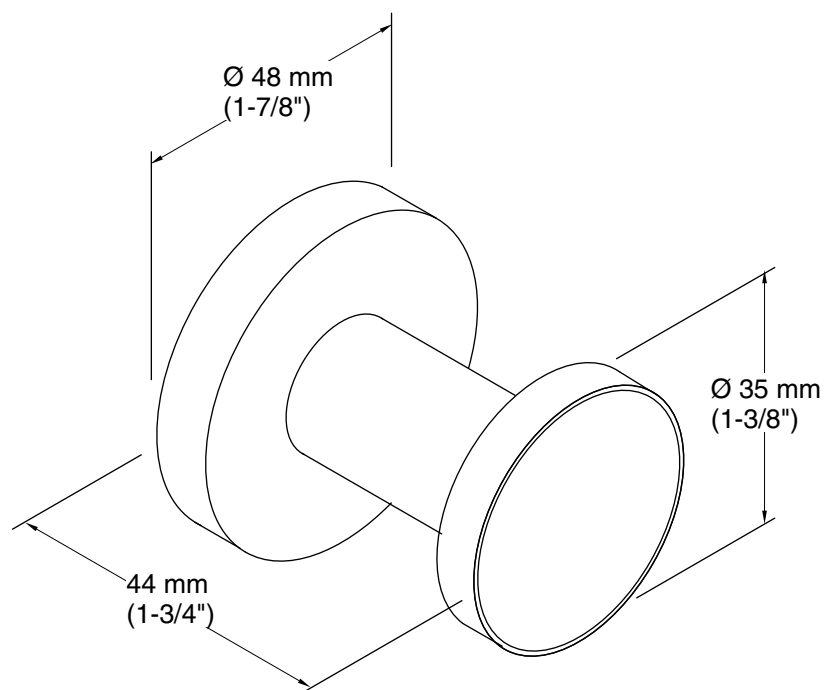

Color	Code	Description
	CP	Polished Chrome

Technical Information

All product dimensions are nominal.

Material: Metal

Notes

Install this product according to the installation guide.