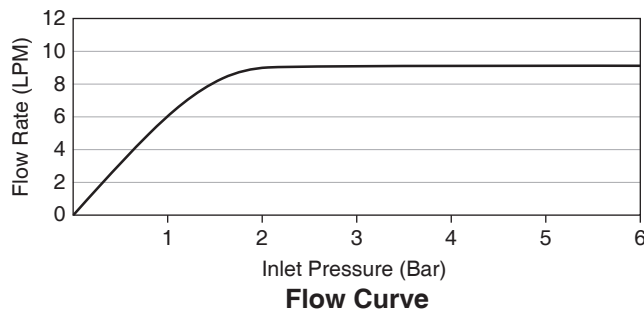

#### Features

- Push button, 3-function handshower
- 130 mm spray-plate diameter
- Katalyst air-induction technology
- Includes 1.5 m shower hose
- Includes handshower bracket with angle adjustment

Note: Flow rates are approximate. (1 gallon = 3.785 liters, 1 bar = 14.5 psi)

Dimensions are approximate.  
Unit: mm

Product Diagram