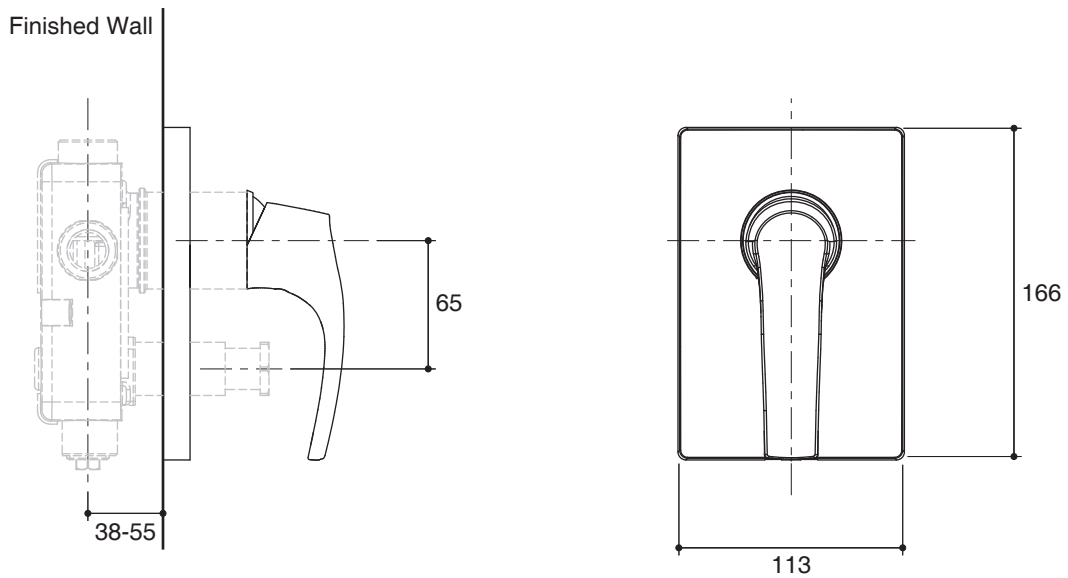

### Product Specification:

The recessed bath and shower trim shall be made of brass construction. Product shall complement with Symbol suite. Product shall require a push-button diverter valve on bath and shower trim model. Product shall include and complements with Symbol suite. Faucet shall be Kohler Model K-18471X-4-CP.

## Installation Notes

Install this product according to the installation guide.

Dimensions are approximate.  
Unit: mm