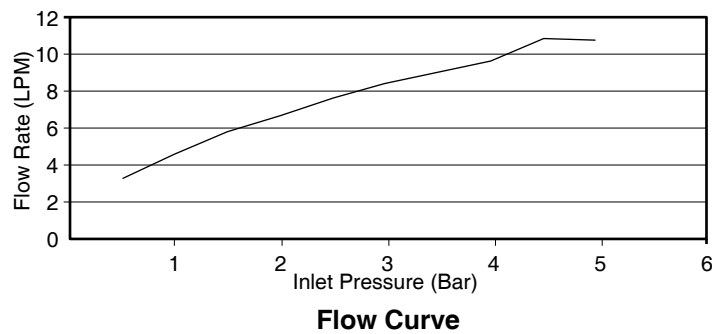

Features

- G1/2" thread connection
- Includes an extended 1.2 m, flexible, metal hose for ease of use and good durability
- Includes a screen washer to prevent clogging.
- Includes a wall bracket with mounting fasteners suitable for various finished wall materials.
- Soft spray design
- Ergonomic button design
- Long life & durable design

HYGIENE SPRAY WITH HOSE AND FIXED WALL BRACKET

K-97258X

Codes/Standards Applicable

Specified model meets or exceeds the following:

- N/A

Installation Notes

Install this product according to the installation guide.

Specified Model

Model	Description	Color/Finished
K-97258X	Elate hygiene spray with hose and fixed wall bracket	CP: Polished Chrome

Note: Flow rates are approximate. (1 gallon = 3.785 liters, 1 bar = 14.5 psi)