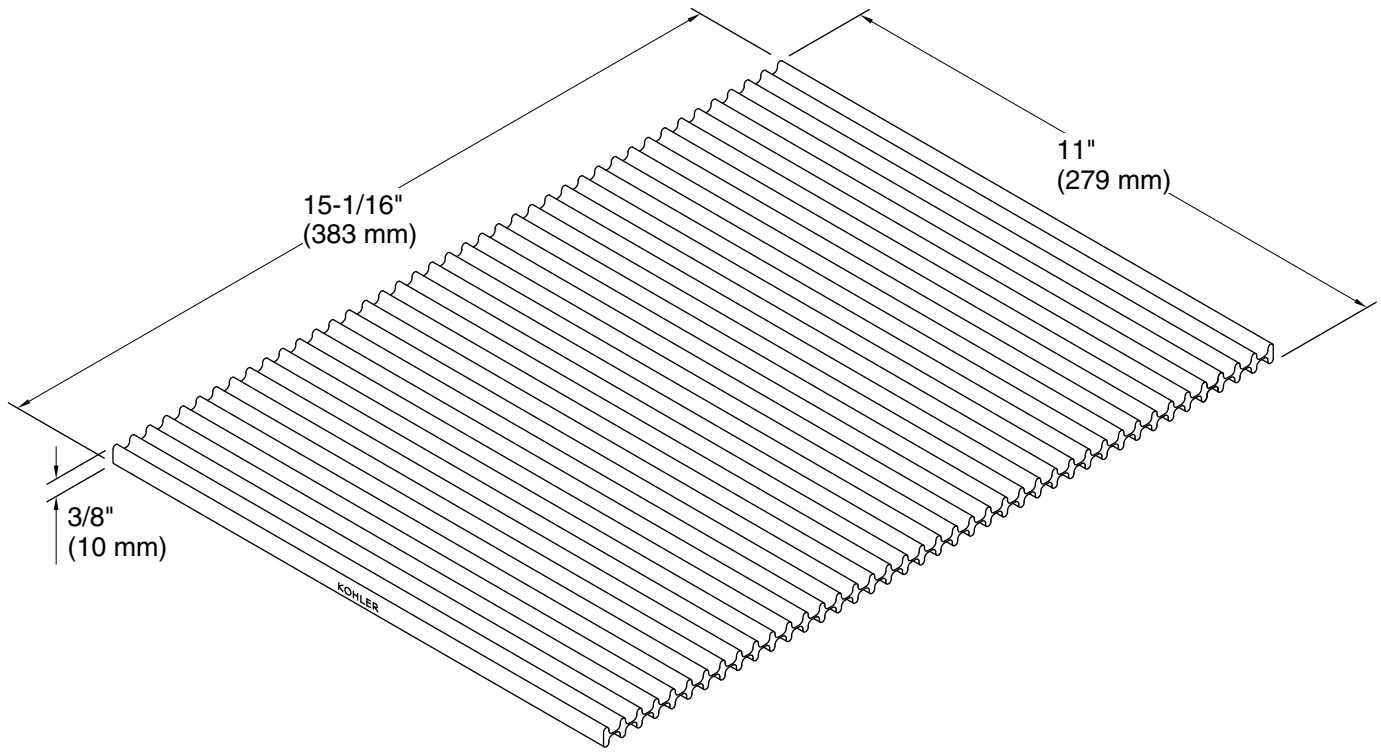

### Features

- Large size accommodates dishes, pots, and pans for drying.
- Made of flexible, stain-resistant silicone.
- Rolls up for convenient storage.
- Heat-resistant to 500 degrees F.
- Dishwasher safe.
- 11 x 15 x 3/8.

## Technical Information

All product dimensions are nominal.

Material: Silicone