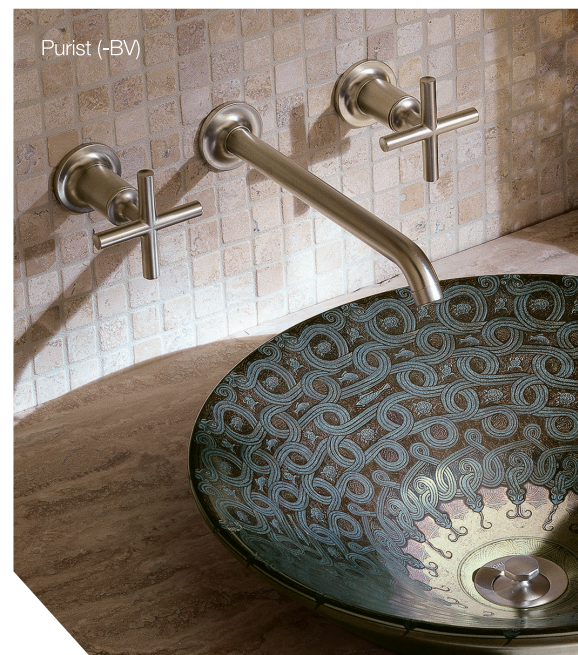

KOHLER® Finishes

KOHLER offers one of the largest selections of faucet finishes to complement your personal style and complete your bathroom design. Ranging from warm brushed tones to brilliant polished hues, our finishes help define your aesthetic

Artifacts (-BN)

Purist (-BV)

Finial (-AF)

What are Vibrant® finishes?

Vibrant finishes are the result of a state-of-the-art PVD (Physical Vapor Deposition) process that vaporizes a coating material and bonds it to the finish of the faucet for an extra durable surface. A two-layer nickel undercoating enhances the strength and color integrity of KOHLER Vibrant finishes. As a result, Vibrant finishes create a superior exterior surface that resists scratching, tarnishing, and corrosion.

Outstanding look and performance of Vibrant finishes

- KOHLER finishes exceed industry durability standards by 2 times.
- An unique hand brushing technique allows KOHLER Vibrant finishes to offer a wide variety of colors and textures to accommodate a multitude of styles.
- Available for a full line series which includes faucets, showers, accessories, toilet hinges, etc.