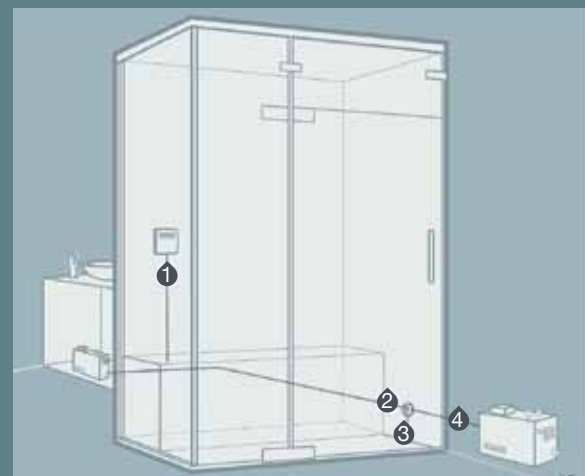

Automatic Control

Sensor control automatically provides an optimum temperature and moisture combination.

Aromatherapy

Select your favourite essential oil to complete your spa experience.

Compatibility

Compatible with a power supply of 220V 50/60HZ.
Available in customized options of 5/7/9/10KW to suit various steam room sizes.

INSTALLATION GUIDE

- ❶ The user interface must be installed inside the shower room and be at least 1500mm above the shower floor. It is not recommended to be installed vertically above the steam head.
- ❷ The steam pipe should not extend more than 7600mm between steam generator and steam head.
- ❸ The steam head is recommended to be installed at least 152mm above the shower floor, and it is not recommended to be installed on the same side as the attached shower seat.
- ❹ Leave at least 300mm room on each side of steam generator to allow for heat radiation.