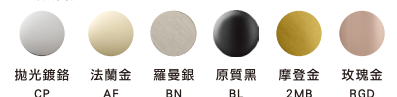

金屬表面處理

拋光鍍鉻 CP 法蘭金 AF 羅曼銀 BN 原質黑 BL 摩登金 2MB 玫瑰金 RGD