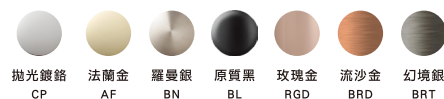

金屬表面處理

拋光鍍鉻 CP 法蘭金 AF 羅曼銀 BN 原質黑 BL 玫瑰金 RGD 流沙金 BRD 幻境銀 BRT