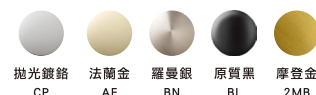

金屬表面處理

拋光鍍鉻 CP 法蘭金 AF 羅曼銀 BN 原質黑 BL 摩登金 2MB