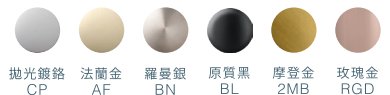

金屬表面處理

拋光鍍鉻 CP 法蘭金 AF 羅曼銀 BN 原質黑 BL 摩登金 2MB 玫瑰金 RGD