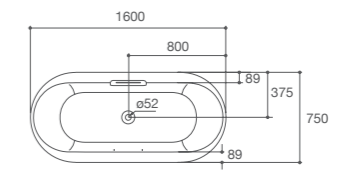

Required Accessories

- Grip rail : K-5791T-CP
  (For K-99718T-GR-0)
  (For K-99311T-GR-0)
  (For K-99313T-GR-0)

Dimensions are approximate. / Unit : mm.