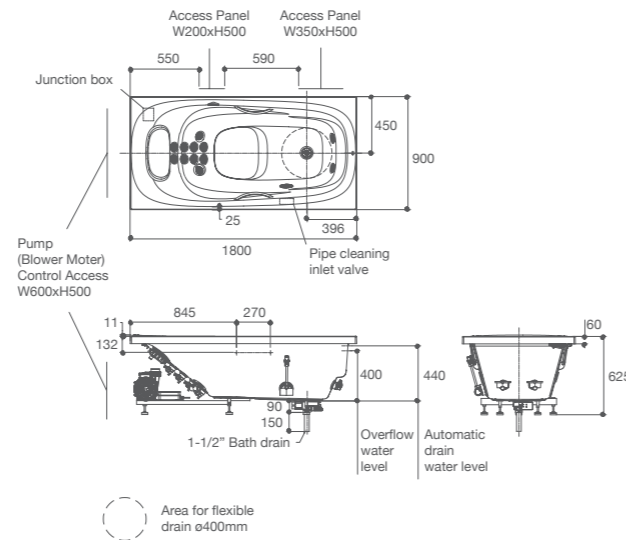

• Detail :

K-76449X-NWGR-0
(Left Hand Bath)

K-76448X-NWGR-0
(Right Hand Bath)

Karess™ 1800 Integrated Massage System Bath

K-76445X-NWGR-0

- Size : 1800 x 900 x 625 mm.
- Weight : 32 kg.
- Water Capacity : 276 ℓ
- Jets : 12 Massage WP jets
- Pump : 1.8 hp, 220-240 V
- Included parts : Electronic drain, Massage pillow, Grip rail and Electronic breaker (ELCB)