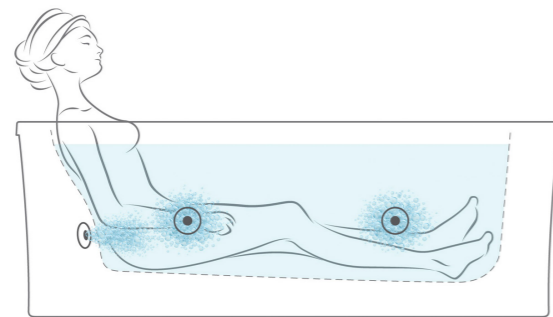

- Detail : K-78236X-G1C-0 (Left Hand Keypad)
K-78236X-G2C-0 (Right Hand Keypad)

Patio™ 1500 BubbleMassage Bath

K-78235X-G1C-0 / K-78235X-G2C-0

- Size : 1500 x 750 x 450 mm.
- Weight : 20 kg.
- Water Capacity : 145 ℓ
- Airjets : 120 Bubblemassage airjets
- Pump : Blower motor, 220-240 V
- Included parts : Pop-up drain, Overflow Bath Pillow, and electronic breaker (ELCB)

- Detail : K-78235X-G1C-0 (Left Hand Keypad)
K-78235X-G2C-0 (Right Hand Keypad)

Whirlpool Bath

REFRESHING EMBRACE OF LIGHT BUBBLES

Create your dream spa with healing properties of water. KOHLER® whirlpool system brings the healing properties of water into your home. With special features, the system makes the at-home spa you've always dreamed of closer to reality and makes bathing pure luxury. Retrieve what is missing from your life to experience touch of well-being everyday.