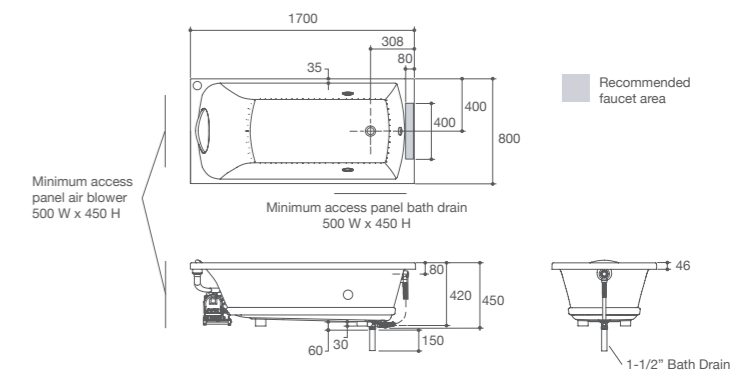

- Detail : K-97195X-G11PC-0 (Left Hand Keypad / Orange Bath Pillow)
K-97195X-G158C-0 (Left Hand Keypad / Grey Bath Pillow)
K-97195X-G21PC-0 (Right Hand Keypad / Orange Bath Pillow)
K-97195X-G258C-0 (Right Hand Keypad / Grey Bath Pillow)

*Where bather is on the position that his/her head placed on bath pillow.

Patio™ 1700 BubbleMassage Bath

K-97194X-G1C-0 / K-97194X-G2C-0

- Size : 1700 x 800 x 450 mm.
- Weight : 34 kg.
- Water Capacity : 240 ℓ
- Airjets : 120 Bubblemassage airjets
- Pump : Blower motor, 220-240 V
- Included parts : Pop-up drain, Overflow
Bath Pillow,
and electronic breaker (ELCB)