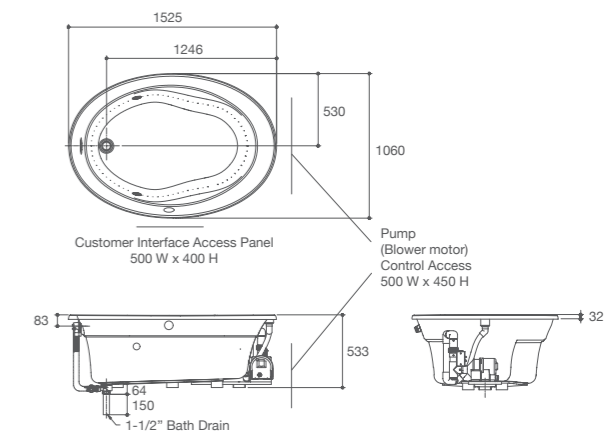

Serif™ BubbleMassage Bath

K-1337X-G1C-0 / K-1337X-G2C-0

- Size : 1525 x 1060 x 533 mm.
- Weight : 40 kg.
- Water Capacity : 276 ℓ
- Airjets : 120 Bubblemassage airjets
- Pump : Blower motor, 220-240 V
- Included parts : Pop-up drain, overflow
  Bath pillow
  and electronic breaker (ELCB)

- Detail : K-1337X-G1C-0 (Left Hand Keypad)
  K-1337X-G2C-0 (Right Hand Keypad)