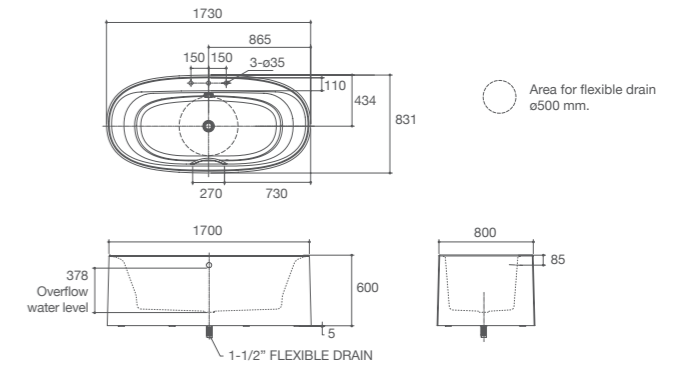

Sunstruck™ Oval Freestanding Bath

K-20124X-0

- Size : 1730 x 831 x 600 mm
- Weight : 62 kg.
- Water Capacity : 224 ℓ
- Included parts : Bath Drain

K-20124X-BFH1-0 (with KOHLER faucet hole)

- Size : 1730 x 831 x 600 mm
- Weight : 62 kg.
- Water Capacity : 224 ℓ
- Included parts : Bath Drain
- Detail : with KOHLER faucet hole for K-72292T-4-*