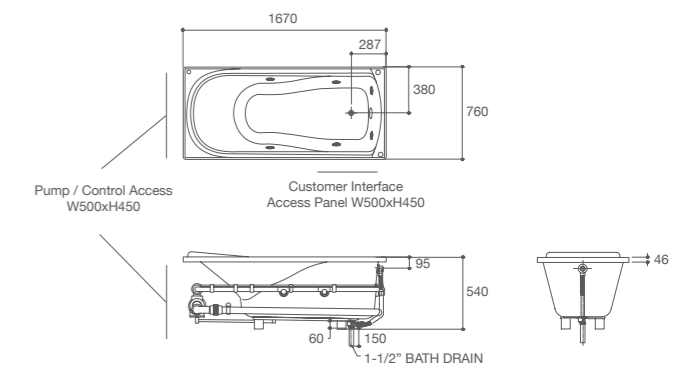

Studio™ Whirlpool Bath

K-11221X-K-0

- Size : 1670 x 760 x 540 mm.
- Weight : 32 kg.
- Water Capacity : 231 ℓ
- Jets : 6 Adjustable jets
- Pump : 1 hp, 220-240 V
- Included parts : Bath drain, and Electronic breaker (ELCB)