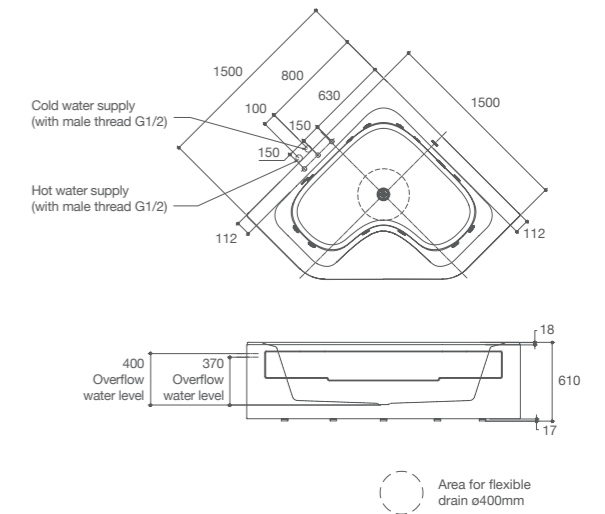

• Detail :

K-99025X-ZY-0
(Left Hand Bath)

K-99026X-ZY-0
(Right Hand Bath)

Aleutian™ 1.5 Proflex Whirlpool Bath

K-99019X-ZY-0 / K-99020X-ZY-0

- Size : 1500 x 800 x 650 mm.
- Weight : 61 kg.
- Water Capacity : 242 ℓ
- Jets : 6 Adjustable whirlpool jets
7 Adjustable whirlpool speed
- Pump : 220-240 V
- Included parts : Electronic drain,
Pipe cleaning function,
Grip rail, Bath shelf, and
Electronic breaker (ELCB)

• Detail :

K-99019X-ZY-0
(Left Hand Bath)

K-99020X-ZY-0
(Right Hand Bath)

Aleutian™ Proflex Whirlpool Bath

K-20059X-NW-0

- Size : 1500 x 1500 x 610 mm.
- Weight : 75 kg.
- Water Capacity : 320 ℓ
- Jets : 12 Fully adjustable hydrotherapy jets
7 Adjustable whirlpool speed
- Pump : 220-240 V
- Included parts : Electronic drain,
Pipe cleaning function,
Deck mount faucet (K-72292T-4-CP),
Storage accessories, and Electronic breaker (ELCB)

• Detail :

K-72292T-4-CP
(Deck mount faucet)

Wood basket

Wood tray

Presquile™ Whirlpool Bath

K-6047X-K-0

- Size : 1850 x 900 x 580 mm.
- Weight : 40 kg.
- Water Capacity : 200 ℓ
- Jets : 5 Adjustable jets
- Pump : 0.75 hp, 220-240 V
- Included parts : Pop-up drain, Adjustable leg, and Electronic breaker (ELCB)