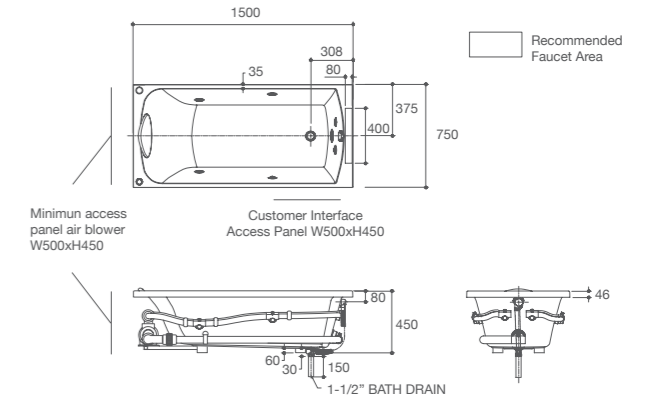

- Size : 1500 x 750 x 450 mm.
- Weight : 30 kg.
- Water Capacity : 145 ℓ
- Jets : 6 Adjustable jets
- Pump : 1 hp, 220-240 V
- Included parts : Pop-up drain, Overflow, Bath pillow, and Electronic breaker (ELCB)