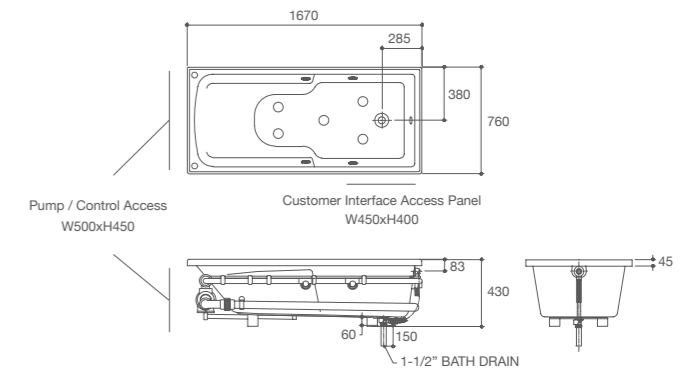

- Detail : K-78239X-G1C-0 (Left Pneumatic Switch)
K-78239X-G2C-0 (Left Pneumatic Switch)

*Where bather is on the position that his/her head placed on bath pillow.

Duo™ Whirlpool Bath

K-18779X-K-0

- Size : 1670 x 760 x 430 mm.
- Weight : 38 kg.
- Water Capacity : 188 ℓ
- Jets : 4 Adjustable jets
- Pump : 1.5 hp, 220-240 V
- Included parts : Pop-up drain,
and Electronic breaker (ELCB)