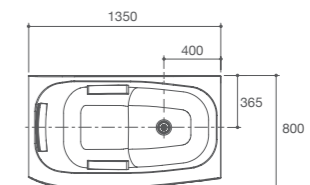

- Size : 1500 x 750 x 610 mm.
- Weight : 42 kg.
- Water Capacity : 228 ℓ
- Included parts : Bath Drain

• Detail :

K-25167T-P5-0
(Black)

K-25167X-GR-0 (with grip rail) model

Cumulus™ Freestanding Bath

K-98154X-GR58-0

- Size : 1700 x 800 x 722 mm.
- Weight : 66 kg.
- Water Capacity : 277 ℓ
- Included parts : Adjustable bath pillow, Bath Drain, Soft grip rails

K-45599X-GR58-0

- Size : 1350 x 800 x 732 mm.
- Weight : 50 kg.
- Water Capacity : 270 ℓ
- Included parts : Adjustable bath pillow, Bath Drain, Soft grip rails