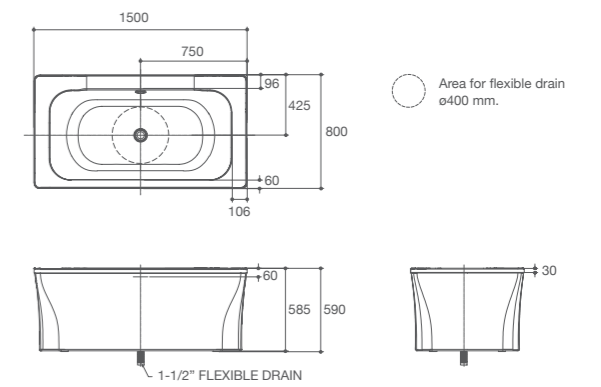

- Size : 1700 x 800 x 722 mm.
- Weight : 66 kg.
- Water Capacity : 277 ℓ
- Included parts : Adjustable bath pillow, Bath Drain, Soft grip rails

K-45599X-GR58-0

- Size : 1350 x 800 x 732 mm.
- Weight : 50 kg.
- Water Capacity : 270 ℓ
- Included parts : Adjustable bath pillow, Bath Drain, Soft grip rails

Dimensions are approximate. / Unit : mm.

Doble™ 1.5M Freestanding Bath

K-77702X-0

- Size : 1500 x 800 x 585 mm.
- Weight : 47.2 kg.
- Water Capacity : 226 ℓ
- Included parts : Bath Drain

Dimensions are approximate. / Unit : mm.