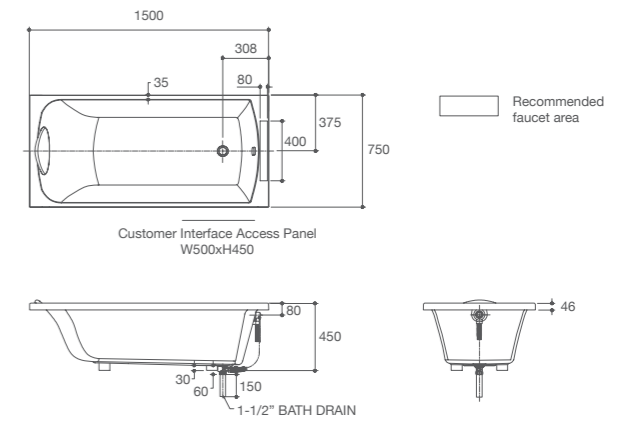

- Detail : K-45703X-NP-0 without pillow