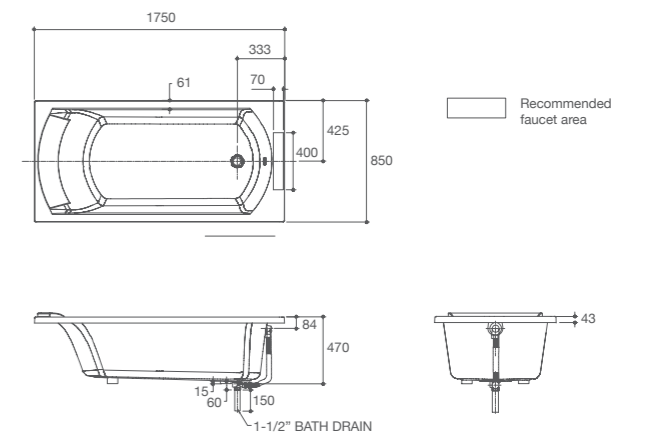

Ove™ Plain Bath

K-18256X-0 / K-18256X-NP-0 (without pillow)

- Size : 1750 x 850 x 470 mm.
- Weight : 25 kg.
- Water Capacity : 283 ℓ
- Included parts : Pop-up drain, Overflow and Pillow (only for K-18256X-0)