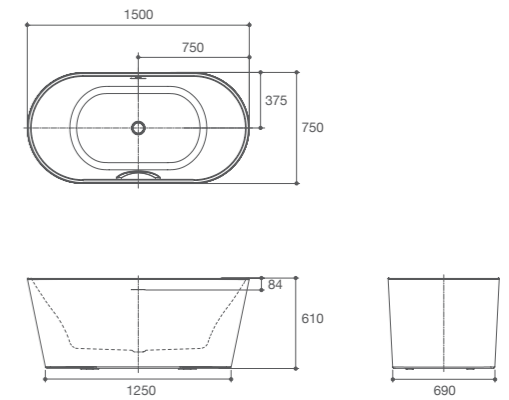

Evok™ 2.0 1.5M Freestanding Bath

K-25167X-0 / K-25167T-P5-0 / K-25167X-GR-0 (with grip rail)

- Size : 1500 x 750 x 610 mm.
- Weight : 42 kg.
- Water Capacity : 228 ℓ
- Included parts : Bath Drain

• Detail :