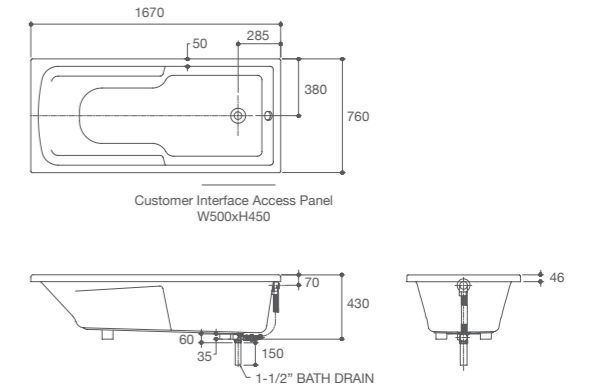

Duo™ 1675 Plain Bath

K-18775X-0

- Size : 1670 x 760 x 430 mm.
- Weight : 22 kg.
- Water Capacity : 190 ℓ
- Included parts : Armrest, Pop-up drain, and Overflow