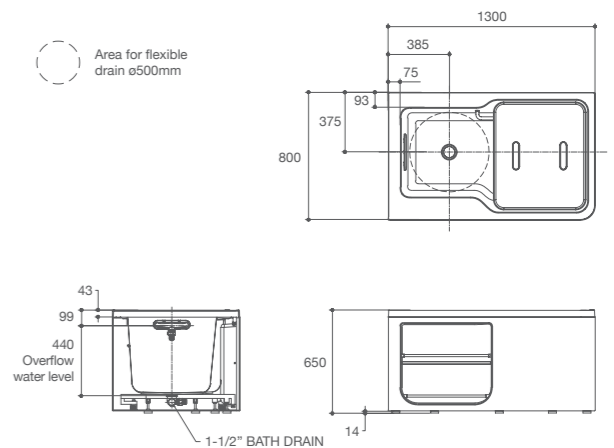

- Size : 1700 x 800 x 650 mm.
- Weight : 50 kg.
- Water Capacity : 334 ℓ
- Included parts : Pop-up drain, Overflow, Grip rail, and Bath shelf

• Detail :

K-99023X-ZY-0
(Left Hand Bath)

K-99024X-ZY-0
(Right Hand Bath)

Aleutian™ 1.5 Plain Bath

K-99017X-ZY-0 / K-99018X-ZY-0

- Size : 1500 x 800 x 650 mm.
- Weight : 45 kg.
- Water Capacity : 291 ℓ
- Included parts : Pop-up drain, Overflow, Grip rail, and Bath shelf

• Detail :

K-99017X-ZY-0
(Left Hand Bath)

K-99018X-ZY-0
(Right Hand Bath)

Aleutian™ 1.3 Plain Bath

K-99013X-ZY-0 / K-99014X-ZY-0

- Size : 1300 x 800 x 650 mm.
- Weight : 42 kg.
- Water Capacity : 275 ℓ
- Included parts : Pop-up drain, Overflow, Grip rail, and Bath shelf

• Detail :

K-99013X-ZY-0
(Left Hand Bath)

K-99014X-ZY-0
(Right Hand Bath)

Aleutian™ Plain Bath

K-20058X-0

- Size : 1500 x 1500 x 610 mm.
- Weight : 65 kg.
- Water Capacity : 340 ℓ
- Included parts : Pop-up drain, Overflow, Grip rail, and Bath shelf