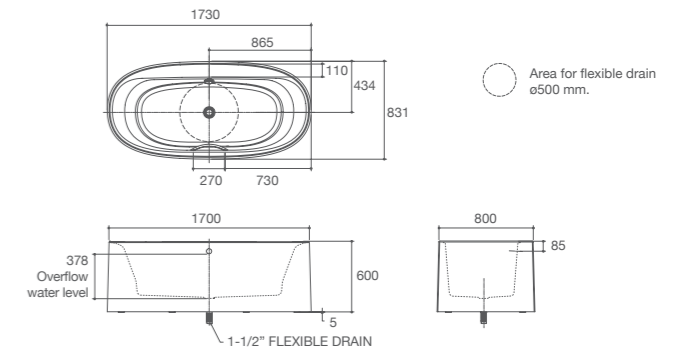

Evok™ 1.7M D-Shape Freestanding Bath

K-22161X-0

- Size : 1705 x 758 x 612 mm.
- Weight : 37 kg.
- Water Capacity : 240 ℓ
- Included parts : Bath Drain

Evok™ 1.5M D-Shape Freestanding Bath

K-22160X-0

- Size : 1498 x 758 x 612 mm.
- Weight : 33 kg.
- Water Capacity : 211 ℓ
- Included parts : Bath Drain

Evok™ Oval Freestanding Plain Bath

K-18347X-0

- Size : 1700 x 750 x 610 mm.
- Weight : 49 kg.
- Water Capacity : 238 ℓ
- Included parts : Bath Drain

Evok-S™ 1.7 Oval Freestanding Bath

K-22193X-0

- Size : 1710 x 795 x 620 mm.
- Weight : 40 kg.
- Water Capacity : 280 ℓ
- Included parts : Bath Drain

Sunstruck™ Oval Freestanding Bath

K-20124X-0

- Size : 1730 x 831 x 600 mm
- Weight : 62 kg.
- Water Capacity : 224 ℓ
- Included parts : Bath Drain

K-20124X-BFH1-0 (with KOHLER faucet hole)

- Size : 1730 x 831 x 600 mm
- Weight : 62 kg.
- Water Capacity : 224 ℓ
- Included parts : Bath Drain
- Detail : with KOHLER faucet hole for K-72292T-4-*