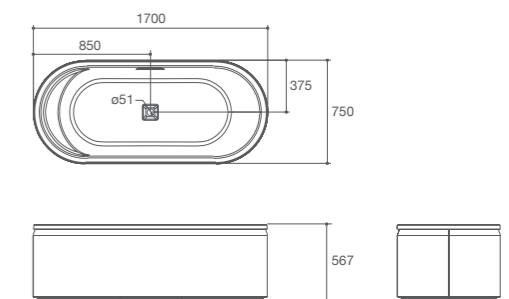

Dimensions are approximate. / Unit : mm.

Volute™ Freestanding Cast Iron Bath

K-99718T-0 / K-99718T-GR-0 (with hole for grip rails)

- Size : 1800 x 800 x 540 mm.
- Weight : 160 kg.
- Water Capacity : 230 ℓ
- Included parts : Bath Drain, Feet

- Size : 1600 x 750 x 500 mm.
- Weight : 135 kg.
- Water Capacity : 170 ℓ
- Included parts : Bath Drain, Feet

Required Accessories

- Grip rail : K-5791T-CP
(For K-99718T-GR-0)
(For K-99311T-GR-0)
(For K-99313T-GR-0)

Dimensions are approximate. / Unit : mm.

Lovee™ Oval Freestanding Cast Iron Bath

K-9287T-0 / K-9287T-GR-0 (with hole for grip rails)

- Size : 1700 x 750 x 567 mm.
- Weight : 132 kg.
- Water Capacity : 231 ℓ
- Included parts : Bath Drain