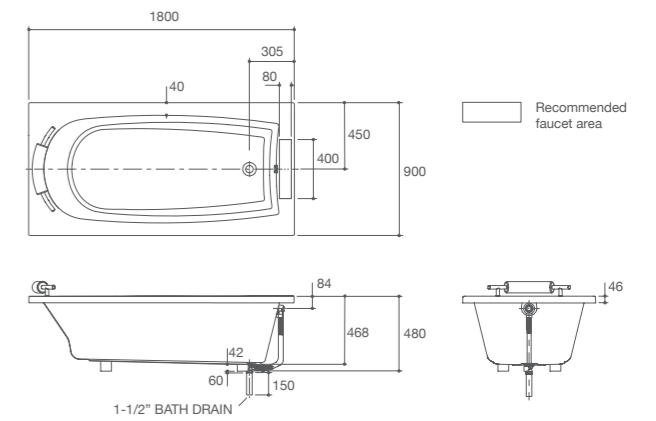

• Detail :

K-99013X-ZY-0
(Left Hand Bath)

K-99014X-ZY-0
(Right Hand Bath)

Aleutian™ Plain Bath

K-20058X-0

- Size : 1500 x 1500 x 610 mm.
- Weight : 65 kg.
- Water Capacity : 340 ℓ
- Included parts : Pop-up drain, Overflow, Grip rail, and Bath shelf

Area for flexible drain ø400mm

• Detail :

Wood basket

Wood tray

Cumulus™ 1.7 Plain Bath

K-45601X-GR58-0

- Size : 1700 x 800 x 640 mm.
- Weight : 30 kg.
- Water Capacity : 277 ℓ
- Included parts : Adjustable bath pillow, Pop-up drain, and Soft grip rail

Cumulus™ 1.3 Plain Bath

K-45598X-GR58-0

- Size : 1350 x 800 x 640 mm.
- Weight : 22 kg.
- Water Capacity : 270 ℓ
- Included parts : Adjustable bath pillow, Pop-up drain, and Soft grip rail

Odeon™ Plain Bath

K-18255X-0

- Size : 1800 x 900 x 480 mm.
- Weight : 27 kg.
- Water Capacity : 296 ℓ
- Included parts : Bath pillow, Pop-up drain, and Overflow

Odeon™ Plain Bath

K-18255X-ZZ-0 (with KOHLER faucet hole)

- Size : 1800 x 900 x 480 mm.
- Weight : 27 kg.
- Water Capacity : 296 ℓ
- Included parts : Bath pillow, Pop-up drain, and Overflow