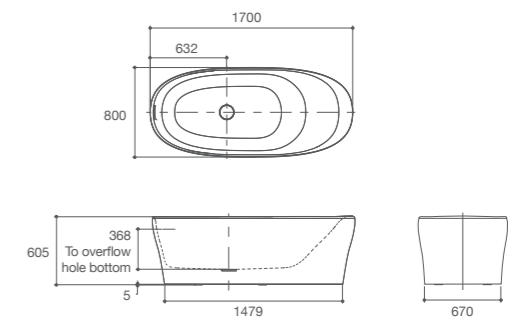

Dimensions are approximate. / Unit : mm.

Karing™ Lithocast Bath

K-20249X-0

- Size : 1800 x 800 x 605 mm.
- Weight : 155 kg.
- Water Capacity : 305 ℓ
- Included parts : Bath Drain

K-20374X-0

- Size : 1700 x 800 x 605 mm.
- Weight : 140 kg.
- Water Capacity : 270 ℓ
- Included parts : Bath Drain, Feets