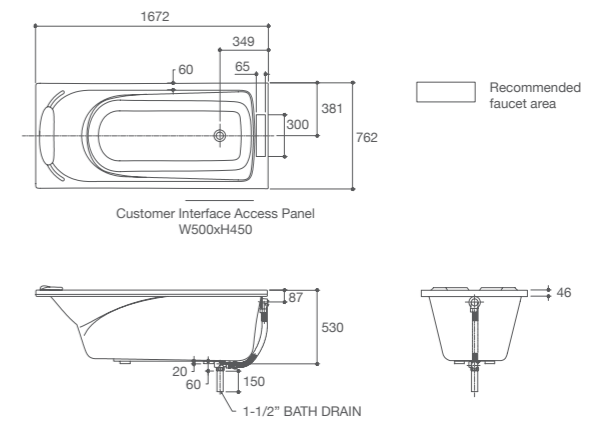

- Size : 1500 x 750 x 450 mm.
- Weight : 20 kg.
- Water Capacity : 145 ℓ
- Included parts : Pop-up drain, Overflow and Bath pillow (only for K-45703X-0)

- Detail : K-45703X-NP-0 without pillow

Regatta™ Plain Bath

K-11301X-0

- Size : 1672 x 762 x 530 mm.
- Weight : 23 kg.
- Water Capacity : 240 ℓ
- Included parts : Bath pillow, Pop-up drain, and Overflow,

Reach™ 1700 Plain Bath

K-72800X-0

- Size : 1700 x 750 x 460 mm.
- Weight : 23 kg.
- Water Capacity : 242 ℓ
- Included parts : Pop-up drain, and Overflow,