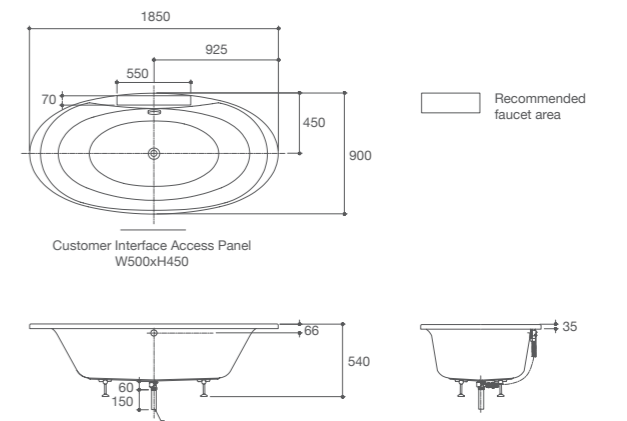

Cumulus™ 1.3 Plain Bath

K-45598X-GR58-0

- Size : 1350 x 800 x 640 mm.
- Weight : 22 kg.
- Water Capacity : 270 ℓ
- Included parts : Adjustable bath pillow, Pop-up drain, and Soft grip rail

Odeon™ Plain Bath

K-18255X-0

- Size : 1800 x 900 x 480 mm.
- Weight : 27 kg.
- Water Capacity : 296 ℓ
- Included parts : Bath pillow, Pop-up drain, and Overflow

Odeon™ Plain Bath

K-18255X-ZZ-0 (with KOHLER faucet hole)

- Size : 1800 x 900 x 480 mm.
- Weight : 27 kg.
- Water Capacity : 296 ℓ
- Included parts : Bath pillow, Pop-up drain, and Overflow

- Detail : with KOHLER faucet hole for K-72292T-4-*

Presquile™ Plain Bath

K-6060X-0

- Size : 1850 x 900 x 540 mm.
- Weight : 25 kg.
- Water Capacity : 200 ℓ
- Included parts : Pop-up drain, and Overflow

Duo™ 1700 Plain Bath