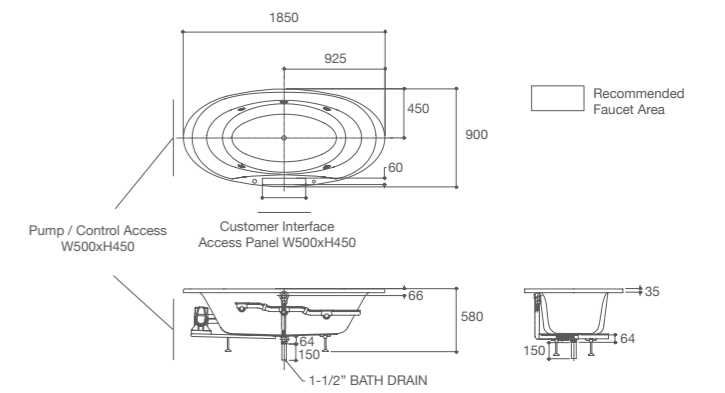

• Detail :

K-72292T-4-CP
(Deck mount faucet)

Wood basket

Wood tray

Presquile™ Whirlpool Bath

K-6047X-K-0

- Size : 1850 x 900 x 580 mm.
- Weight : 40 kg.
- Water Capacity : 200 ℓ
- Jets : 5 Adjustable jets
- Pump : 0.75 hp, 220-240 V
- Included parts : Pop-up drain, Adjustable leg, and Electronic breaker (ELCB)