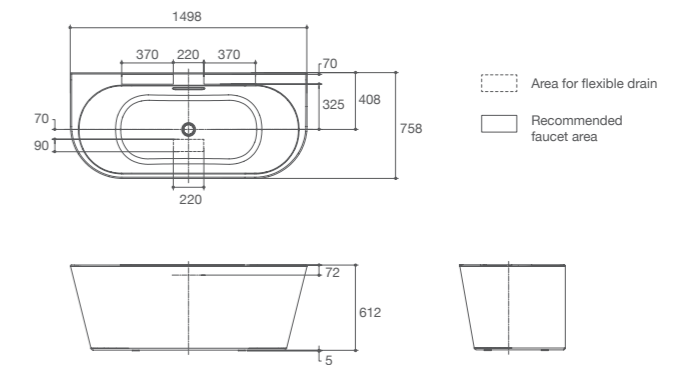

Dimensions are approximate. / Unit : mm.

Doble™ 1.5M Freestanding Bath

K-77702X-0

- Size : 1500 x 800 x 585 mm.
- Weight : 47.2 kg.
- Water Capacity : 226 ℓ
- Included parts : Bath Drain

Dimensions are approximate. / Unit : mm.

Evok™ 1.7M D-Shape Freestanding Bath

K-22161X-0

- Size : 1705 x 758 x 612 mm.
- Weight : 37 kg.
- Water Capacity : 240 ℓ
- Included parts : Bath Drain

Evok™ 1.5M D-Shape Freestanding Bath

K-22160X-0

- Size : 1498 x 758 x 612 mm.
- Weight : 33 kg.
- Water Capacity : 211 ℓ
- Included parts : Bath Drain

Evok™ Oval Freestanding Plain Bath

K-18347X-0

- Size : 1700 x 750 x 610 mm.
- Weight : 49 kg.
- Water Capacity : 238 ℓ
- Included parts : Bath Drain

Evok-S™ 1.7 Oval Freestanding Bath

K-22193X-0

- Size : 1710 x 795 x 620 mm.
- Weight : 40 kg.
- Water Capacity : 280 ℓ
- Included parts : Bath Drain