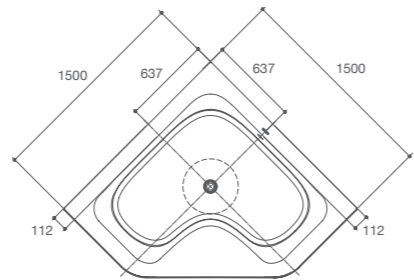

K-99017X-ZY-0
(Left Hand Bath)

K-99018X-ZY-0
(Right Hand Bath)

Aleutian™ 1.3 Plain Bath

K-99013X-ZY-0 / K-99014X-ZY-0

- Size : 1300 x 800 x 650 mm.
- Weight : 42 kg.
- Water Capacity : 275 ℓ
- Included parts : Pop-up drain, Overflow, Grip rail, and Bath shelf

• Detail :

K-99013X-ZY-0
(Left Hand Bath)

K-99014X-ZY-0
(Right Hand Bath)

Aleutian™ Plain Bath

K-20058X-0

- Size : 1500 x 1500 x 610 mm.
- Weight : 65 kg.
- Water Capacity : 340 ℓ
- Included parts : Pop-up drain, Overflow, Grip rail, and Bath shelf