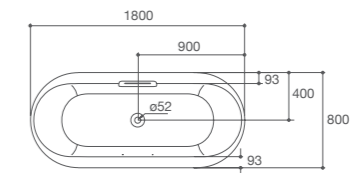

Cleo™ Freestanding Cast Iron Bath

K-11195X-0

- Size : 1750 x 800 x 640 mm.
- Weight : 178 kg.
- Water Capacity : 226 ℓ
- Included parts : Bath drain, and Overflow,

Required Accessories

- Drain : K-18436X-CP
- Bath feet : K-11194T-0

Dimensions are approximate. / Unit : mm.

Volute™ Freestanding Cast Iron Bath

K-99718T-0 / K-99718T-GR-0 (with hole for grip rails)

- Size : 1800 x 800 x 540 mm.
- Weight : 160 kg.
- Water Capacity : 230 ℓ
- Included parts : Bath Drain, Feet