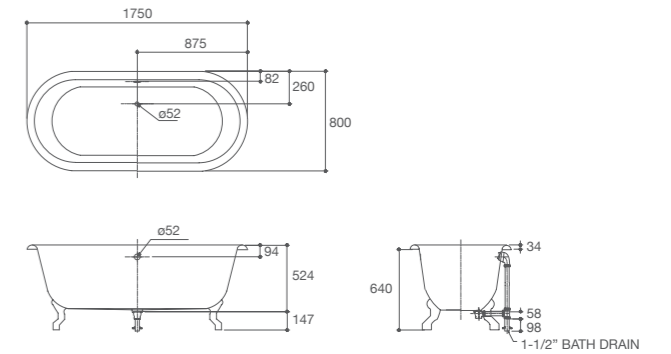

Cleo™ Freestanding Cast Iron Bath

K-11195X-0

- Size : 1750 x 800 x 640 mm.
- Weight : 178 kg.
- Water Capacity : 226 ℓ
- Included parts : Bath drain, and Overflow,

Required Accessories

- Drain : K-18436X-CP
- Bath feet : K-11194T-0

Dimensions are approximate. / Unit : mm.

Volute™ Freestanding Cast Iron Bath

K-99718T-0 / K-99718T-GR-0 (with hole for grip rails)

- Size : 1800 x 800 x 540 mm.
- Weight : 160 kg.
- Water Capacity : 230 ℓ
- Included parts : Bath Drain, Feet