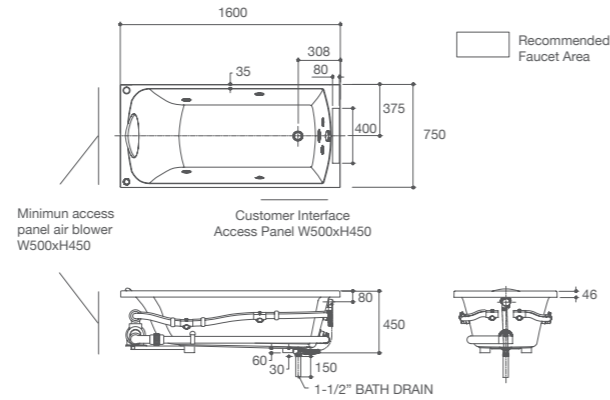

Patio™ 1600 Whirlpool Bath

K-78240X-K1-0 / K-K-78240X-K2-0

- Size : 1600 x 750 x 450 mm.
- Weight : 31 kg.
- Water Capacity : 154 ℓ
- Jets : 6 Adjustable jets
- Pump : 1 hp, 220-240 V
- Included parts : Pop-up drain, Overflow, Bath pillow, and Electronic breaker (ELCB)

- Detail : K-78240X-K1-0 (Left Pneumatic Switch)
  K-78240X-K2-0 (Right Pneumatic Switch)

*Where bather is on the position that his/her head placed on bath pillow.