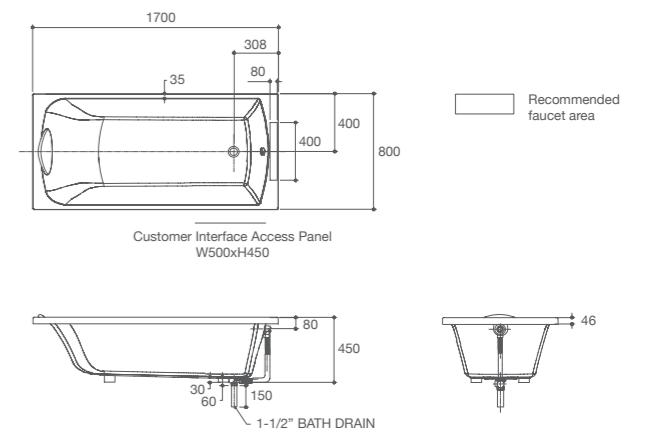

Patio™ 1700 Plain Bath

K-18257X-0 / K-18257X-NP-0 (without pillow)

- Size : 1700 x 800 x 450 mm.
- Weight : 22 kg.
- Water Capacity : 240 ℓ
- Included parts : Pop-up drain, Overflow and Bath pillow (only for K-18257X-0)
- Detail : K-18257X-NP-0 without pillow