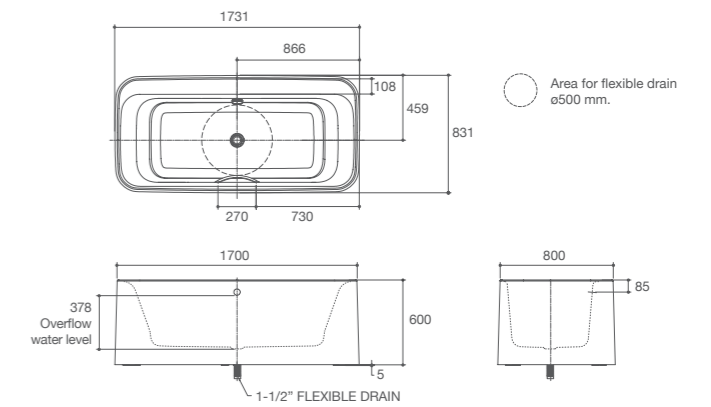

Sunstruck™ Oval Freestanding Bath

K-20124X-0

- Size : 1730 x 831 x 600 mm
- Weight : 62 kg.
- Water Capacity : 224 ℓ
- Included parts : Bath Drain

K-20124X-BFH1-0 (with KOHLER faucet hole)

- Size : 1730 x 831 x 600 mm
- Weight : 62 kg.
- Water Capacity : 224 ℓ
- Included parts : Bath Drain
- Detail : with KOHLER faucet hole for K-72292T-4-*

K-20124X-BFH2-0 (with KOHLER faucet hole)

- Size : 1730 x 831 x 600 mm
- Weight : 62 kg.
- Water Capacity : 224 ℓ
- Included parts : Bath Drain
- Detail : with KOHLER faucet hole for P45224X-ZZ-*

Sunstruck™ Rectangle Freestanding Bath

K-20125X-0

- Size : 1731 x 831 x 600 mm
- Weight : 72 kg.
- Water Capacity : 226 ℓ
- Included parts : Bath Drain

Dimensions are approximate. / Unit : mm.

Drop-in Acrylic Bathtub

Aleutian™ 1.7 Plain Bath

K-99023X-ZY-0 / K-99024X-ZY-0

- Size : 1700 x 800 x 650 mm.
- Weight : 50 kg.
- Water Capacity : 334 ℓ
- Included parts : Pop-up drain, Overflow, Grip rail, and Bath shelf

• Detail :

K-99023X-ZY-0
(Left Hand Bath)

K-99024X-ZY-0
(Right Hand Bath)