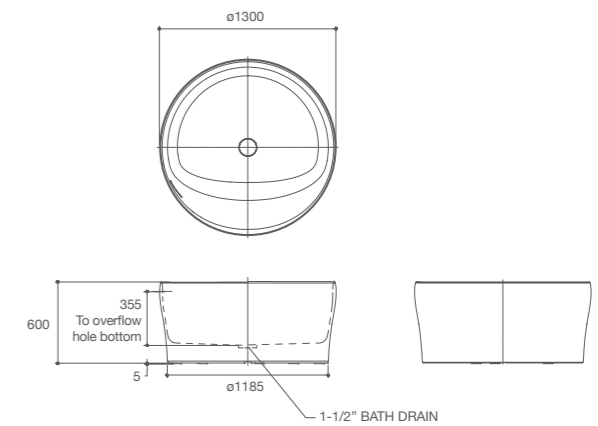

Dimensions are approximate. / Unit : mm.

Volute™ Freestanding Cast Iron Bath

K-99718T-0 / K-99718T-GR-0 (with hole for grip rails)

- Size : 1800 x 800 x 540 mm.
- Weight : 160 kg.
- Water Capacity : 230 ℓ
- Included parts : Bath Drain, Feet

- Size : 1673 x 887 x 609 mm.
- Weight : 142 kg.
- Water Capacity : 310 ℓ
- Included parts : Bath Drain

Brazn™ Oval Lithocast Freestanding Bath

K-21388X-HB1

- Size : 1673 x 887 x 609 mm.
- Weight : 142 kg.
- Water Capacity : 310 ℓ
- Included parts : Bath Drain

Dimensions are approximate. / Unit : mm.

Abrazo™ Lithocast Freestanding Bath

K-1800X-0

- Size : 1676 x 800 x 725 mm.
- Weight : 238 kg.
- Water Capacity : 340 ℓ
- Included parts : Bath Drain

Dimensions are approximate. / Unit : mm.

Karing™ 1300 Round Lithocast Bath

K-20247X-0

- Size : 1300 x 1300 x 600 mm.
- Weight : 165 kg.
- Water Capacity : 386 ℓ
- Included parts : Bath Drain

Dimensions are approximate. / Unit : mm.

Evok™ Lithocast Bath