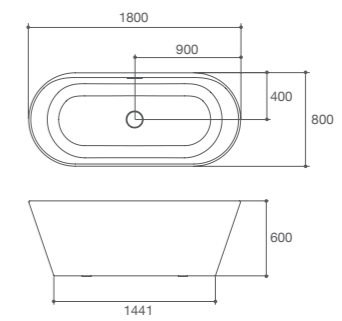

Evok™ Lithocast Bath

K-21096X-0

- Size : 1800 x 800 x 600 mm.
- Weight : 198 kg.
- Water Capacity : 400 ℓ
- Included parts : Bath Drain

K-21095X-0

- Size : 1700 x 750 x 600 mm.
- Weight : 175 kg.
- Water Capacity : 335 ℓ
- Included parts : Bath Drain

Dimensions are approximate. / Unit : mm.