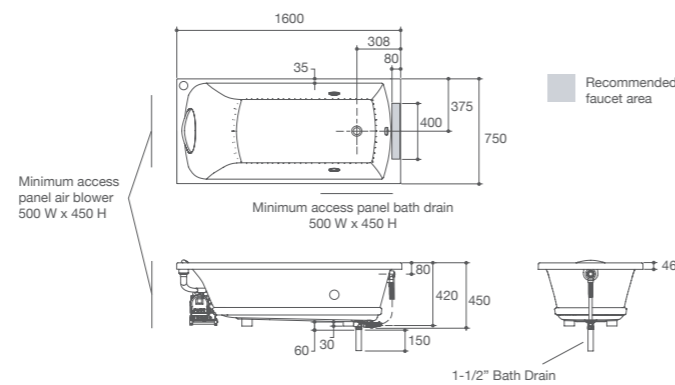

*Where bather is on the position that his/her head placed on bath pillow.

Patio™ 1700 BubbleMassage Bath

K-97194X-G1C-0 / K-97194X-G2C-0

- Size : 1700 x 800 x 450 mm.
- Weight : 34 kg.
- Water Capacity : 240 ℓ
- Airjets : 120 Bubblemassage airjets
- Pump : Blower motor, 220-240 V
- Included parts : Pop-up drain, Overflow
Bath Pillow,
and electronic breaker (ELCB)

- Detail : K-97194X-G1C-0 (Left Hand Keypad)
K-97194X-G2C-0 (Right Hand Keypad)

Patio™ 1600 BubbleMassage Bath

K-78236X-G1C-0 / K-78236X-G2C-0

- Size : 1600 x 750 x 450 mm.
- Weight : 21 kg.
- Water Capacity : 154 ℓ
- Airjets : 120 Bubblemassage airjets
- Pump : Blower motor, 220-240 V
- Included parts : Pop-up drain, Overflow Bath Pillow, and electronic breaker (ELCB)