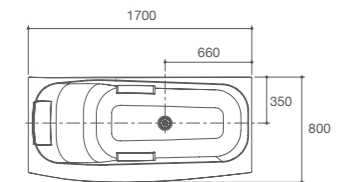

- Size : 1500 x 750 x 610 mm.
- Weight : 42 kg.
- Water Capacity : 228 ℓ
- Included parts : Bath Drain

• Detail :

K-25167T-P5-0
(Black)

K-25167X-GR-0 (with grip rail) model

Cumulus™ Freestanding Bath

K-98154X-GR58-0

- Size : 1700 x 800 x 722 mm.
- Weight : 66 kg.
- Water Capacity : 277 ℓ
- Included parts : Adjustable bath pillow, Bath Drain, Soft grip rails

K-45599X-GR58-0

- Size : 1350 x 800 x 732 mm.
- Weight : 50 kg.
- Water Capacity : 270 ℓ
- Included parts : Adjustable bath pillow, Bath Drain, Soft grip rails