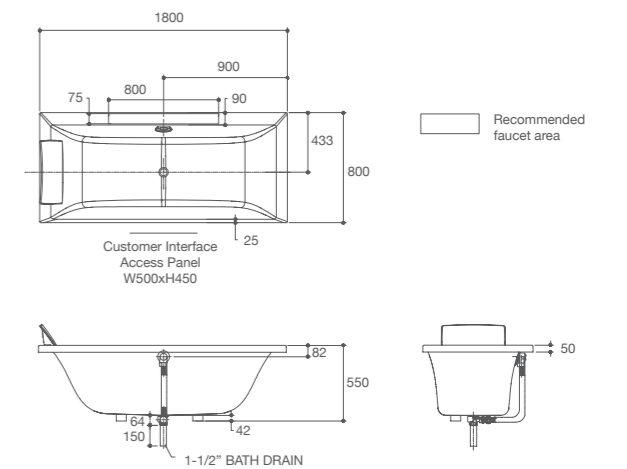

K-45702X-0 / K-45702-ZZ-0

- Size : 1700 x 800 x 450 mm.
- Weight : 25 kg.
- Water Capacity : 220 ℓ
- Included parts : Armrest, Pop-up drain, Overflow, and White pillow (only for K-45702-ZZ-0)

Duo™ 1675 Plain Bath

K-18775X-0

- Size : 1670 x 760 x 430 mm.
- Weight : 22 kg.
- Water Capacity : 190 ℓ
- Included parts : Armrest, Pop-up drain, and Overflow

Duo™ 1600 Plain Bath

K-45701X-0 / K-45701X-ZZ-0

- Size : 1600 x 700 x 450 mm.
- Weight : 20 kg.
- Water Capacity : 190 ℓ
- Included parts : Armrest, Pop-up drain, Overflow, and White pillow (only for K-45701-ZZ-0)

Evok™ 1800 Plain Bath

K-1704X-1P-0

- Size : 1800 x 800 x 550 mm.
- Weight : 28 kg.
- Water Capacity : 271 ℓ
- Included parts : Bath pillow, Pop-up drain, and Overflow

K-1704X-BFH1-0 (with KOHLER faucet hole)

- Size : 1800 x 800 x 550 mm.
- Weight : 28 kg.
- Water Capacity : 271 ℓ
- Included parts : Bath pillow, Pop-up drain, and Overflow
- Detail : with KOHLER faucet hole for K-72292T-4-*

Evok™ Oval 1700 Plain Bath