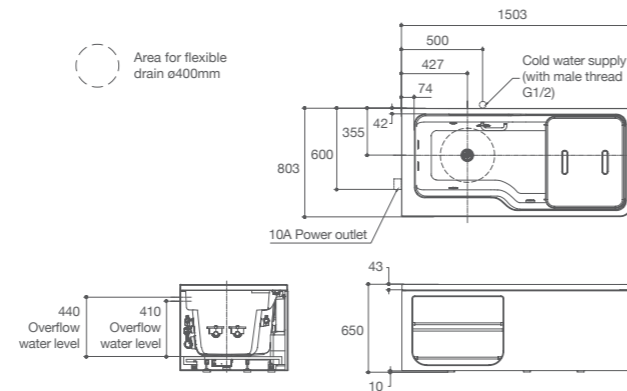

• Detail :

K-99025X-ZY-0
(Left Hand Bath)

K-99026X-ZY-0
(Right Hand Bath)

Aleutian™ 1.5 Proflex Whirlpool Bath

K-99019X-ZY-0 / K-99020X-ZY-0

- Size : 1500 x 800 x 650 mm.
- Weight : 61 kg.
- Water Capacity : 242 ℓ
- Jets : 6 Adjustable whirlpool jets
7 Adjustable whirlpool speed
- Pump : 220-240 V
- Included parts : Electronic drain,
Pipe cleaning function,
Grip rail, Bath shelf, and
Electronic breaker (ELCB)

• Detail :

K-99019X-ZY-0
(Left Hand Bath)

K-99020X-ZY-0
(Right Hand Bath)

Aleutian™ Proflex Whirlpool Bath

K-20059X-NW-0

- Size : 1500 x 1500 x 610 mm.
- Weight : 75 kg.
- Water Capacity : 320 ℓ
- Jets : 12 Fully adjustable hydrotherapy jets
7 Adjustable whirlpool speed
- Pump : 220-240 V
- Included parts : Electronic drain,
Pipe cleaning function,
Deck mount faucet (K-72292T-4-CP),
Storage accessories, and Electronic breaker (ELCB)