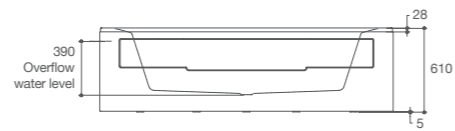

• Detail :

K-99013X-ZY-0
(Left Hand Bath)

K-99014X-ZY-0
(Right Hand Bath)

Aleutian™ Plain Bath

K-20058X-0

- Size : 1500 x 1500 x 610 mm.
- Weight : 65 kg.
- Water Capacity : 340 ℓ
- Included parts : Pop-up drain, Overflow, Grip rail, and Bath shelf