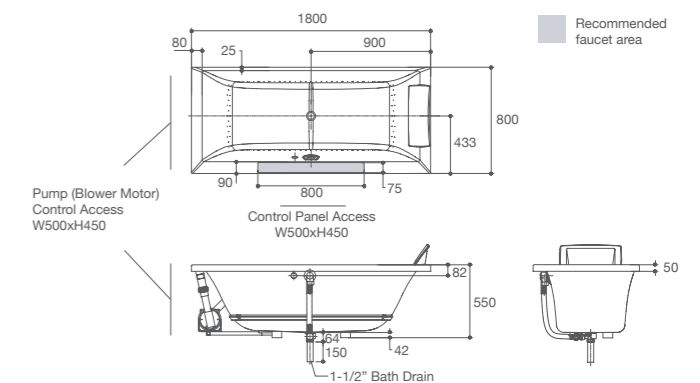

Evok™ 1800 BubbleMassage Bath

K-77092X-G1PC-0

- Size : 1800 x 800 x 550 mm.
- Weight : 37 kg.
- Water Capacity : 271 ℓ
- Airjets : 120 Bubblemassage airjets
- Pump : Blower motor, 220-240 V
- Included parts : Pop-up drain, overflow
  Bath pillow
  and electronic breaker (ELCB)