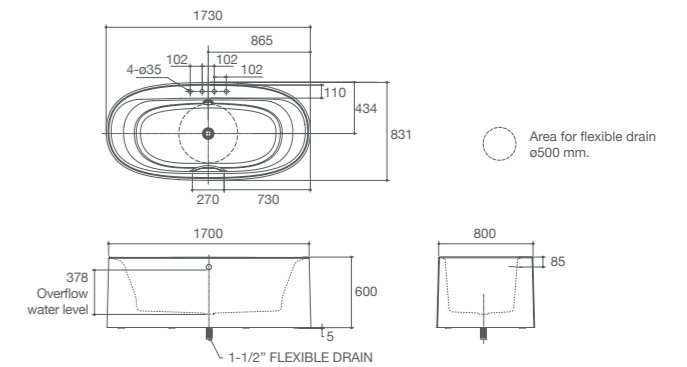

K-20124X-BFH2-0 (with KOHLER faucet hole)

- Size : 1730 x 831 x 600 mm
- Weight : 62 kg.
- Water Capacity : 224 ℓ
- Included parts : Bath Drain
- Detail : with KOHLER faucet hole for P45224X-ZZ-*