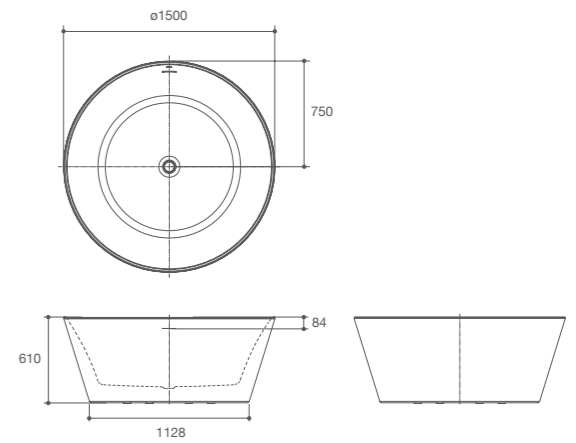

Ceric™ Freestanding Bath

K-30904X-0 / K-30904X-GR-0 (with grip rail)

- Size : 1700 x 800 x 610 mm.
- Weight : 53 kg.
- Water Capacity : 339 ℓ
- Included parts : Bath Drain,
Grip Rail for K-30904X-GR-0

Dimensions are approximate. / Unit : mm.

Evok™ 2.0 Freestanding Bath

K-25163T-0 / K-25163T-P5-0

- Size : 1500 x 1500 x 610 mm.
- Weight : 58 kg.
- Water Capacity : 390 ℓ
- Included parts : Bath Drain

• Detail :

K-25163T-P5-0 (Black)
(*Non-Stock item)