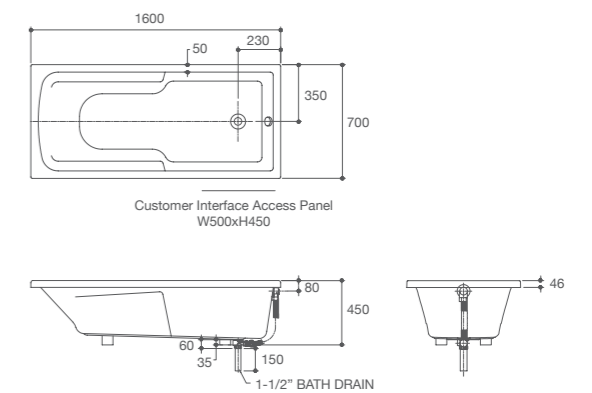

K-18775X-0

- Size : 1670 x 760 x 430 mm.
- Weight : 22 kg.
- Water Capacity : 190 ℓ
- Included parts : Armrest, Pop-up drain, and Overflow

Duo™ 1600 Plain Bath

K-45701X-0 / K-45701X-ZZ-0

- Size : 1600 x 700 x 450 mm.
- Weight : 20 kg.
- Water Capacity : 190 ℓ
- Included parts : Armrest, Pop-up drain, Overflow, and White pillow (only for K-45701-ZZ-0)