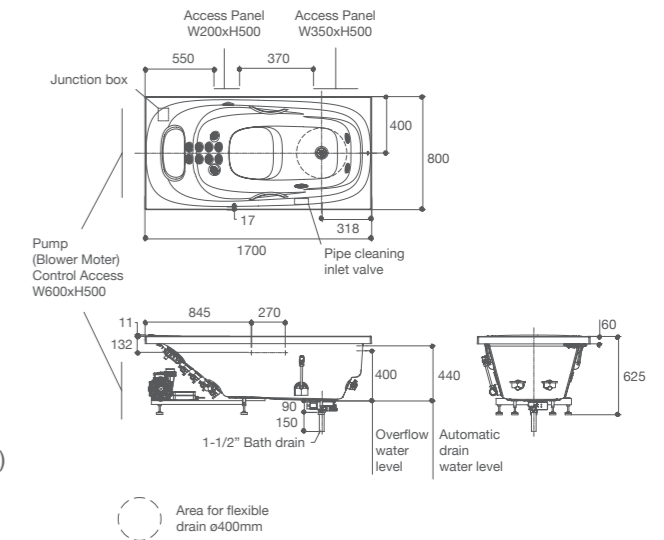

Karess™ 1700 Integrated Massage System Bath

K-76442X-NWGR-0

- Size : 1700 x 800 x 625 mm.
- Weight : 30 kg.
- Water Capacity : 233 ℓ
- Jets : 12 Massage WP jets
- Pump : 1.8 hp, 220-240 V
- Included parts : Electronic drain, Massage pillow, Grip rail and Electronic breaker (ELCB)