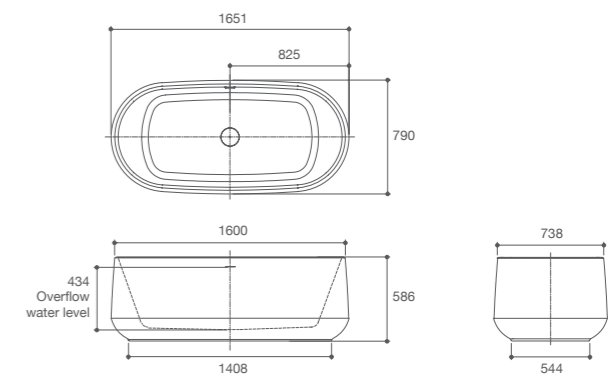

Dimensions are approximate. / Unit : mm.

Volute™ Freestanding Cast Iron Bath

K-99718T-0 / K-99718T-GR-0 (with hole for grip rails)

- Size : 1800 x 800 x 540 mm.
- Weight : 160 kg.
- Water Capacity : 230 ℓ
- Included parts : Bath Drain, Feet

Dimensions are approximate. / Unit : mm.

Lovee™ Oval Freestanding Cast Iron Bath

K-9287T-0 / K-9287T-GR-0 (with hole for grip rails)

- Size : 1700 x 750 x 567 mm.
- Weight : 132 kg.
- Water Capacity : 231 ℓ
- Included parts : Bath Drain

Ceric™ Lithocast Freestanding Bath

K-833TX-0

- Size : 1651 x 790 x 586 mm.
- Weight : 146 kg.
- Water Capacity : 334 ℓ
- Included parts : Bath Drain

Dimensions are approximate. / Unit : mm.

Veil™ Lithocast Freestanding Bath