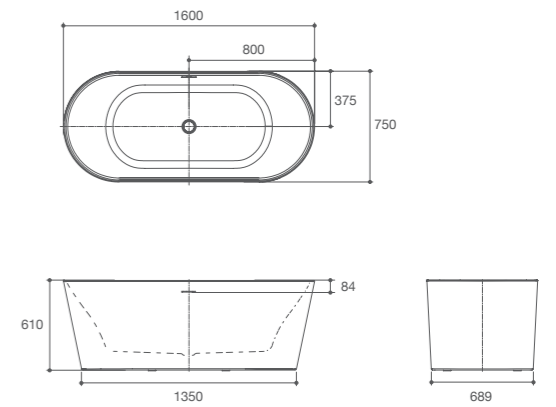

Evok™ 2.0 1.7M Freestanding Bath

K-25164T-0 / K-25164T-P5-0

- Size : 1700 x 750 x 610 mm.
- Weight : 53 kg.
- Water Capacity : 282 ℓ
- Included parts : Bath Drain

• Detail :

K-25164T-P5-0
(Black)

Evok™ 2.0 1.7M Freestanding Bath

K-25165T-0 / K-25165X-P5-0

- Size : 1700 x 750 x 610 mm.
- Weight : 53 kg.
- Water Capacity : 284 ℓ
- Included parts : Bath Drain

- Detail :

K-25165X-P5-0
(Black)

Evok™ 2.0 1.6M Freestanding Bath

K-25166X-0 / K-25166T-P5-0

- Size : 1600 x 750 x 610 mm.
- Weight : 49 kg.
- Water Capacity : 256 ℓ
- Included parts : Bath Drain

• Detail :

K-25166T-P5-0
(Black)

Evok™ 2.0 1.5M Freestanding Bath

K-25167X-0 / K-25167T-P5-0 / K-25167X-GR-0 (with grip rail)