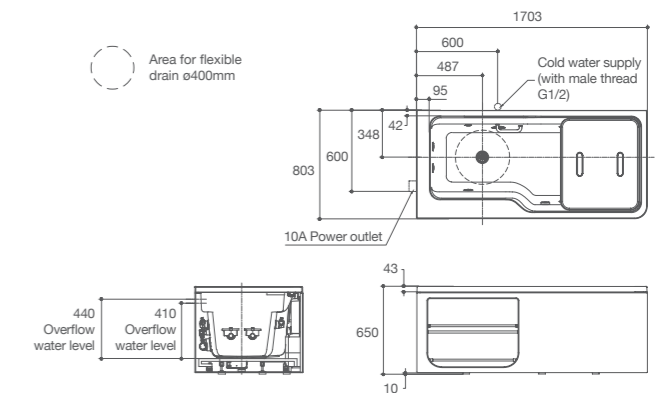

Aleutian™ 1.7 Proflex Whirlpool Bath

K-99025X-ZY-0 / K-99026X-ZY-0

- Size : 1700 x 800 x 650 mm.
- Weight : 70 kg.
- Water Capacity : 320 ℓ
- Jets : 6 Adjustable whirlpool jets
  7 Adjustable whirlpool speed
- Pump : 220-240 V
- Included parts : Electronic drain,
  Pipe cleaning function,
  Grip rail, Bath shelf, and
  Electronic breaker (ELCB)

• Detail :