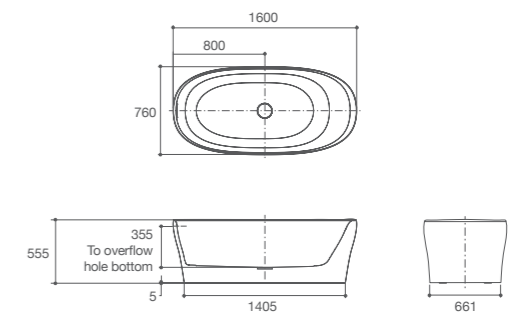

Dimensions are approximate. / Unit : mm.

Karing™ Lithocast Bath

K-20249X-0

- Size : 1800 x 800 x 605 mm.
- Weight : 155 kg.
- Water Capacity : 305 ℓ
- Included parts : Bath Drain

K-20374X-0

- Size : 1700 x 800 x 605 mm.
- Weight : 140 kg.
- Water Capacity : 270 ℓ
- Included parts : Bath Drain, Feets

K-20248X-0

- Size : 1600 x 760 x 555 mm.
- Weight : 136 kg.
- Water Capacity : 274 ℓ
- Included parts : Bath Drain, Feets

Dimensions are approximate. / Unit : mm.

Acrylic Bathtub

KOHLER Acrylic Bath Quality