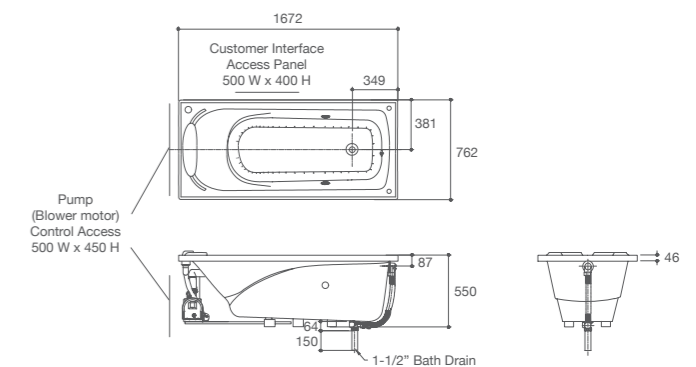

- Detail : K-1337X-G1C-0 (Left Hand Keypad)
K-1337X-G2C-0 (Right Hand Keypad)

Regatta™ 1800 BubbleMassage Bath

K-11303X-G1C-0 / K-11303X-G2C-0

- Size : 1672 x 762 x 550 mm.
- Weight : 34 kg.
- Water Capacity : 234 ℓ
- Airjets : 120 Bubblemassage airjets
- Pump : Blower motor, 220-240 V
- Included parts : Pop-up drain, overflow
Black pillow
and electronic breaker (ELCB)

- Detail : K-11303X-G1C-0 (Left Hand Keypad)
K-11303X-G2C-0 (Right Hand Keypad)

Ove™ BubbleMassage Bath

K-97195X-G11PC-0 / K-97195X-G158C-0

K-97195X-G21PC-0 / K-97195X-G258C-0

- Size : 1750 x 850 x 470 mm.
- Weight : 37 kg.
- Water Capacity : 283 ℓ
- Airjets : 120 Bubblemassage airjets
- Pump : Blower motor, 220-240 V
- Included parts : Pop-up drain, overflow
Bath pillow
and electronic breaker (ELCB)