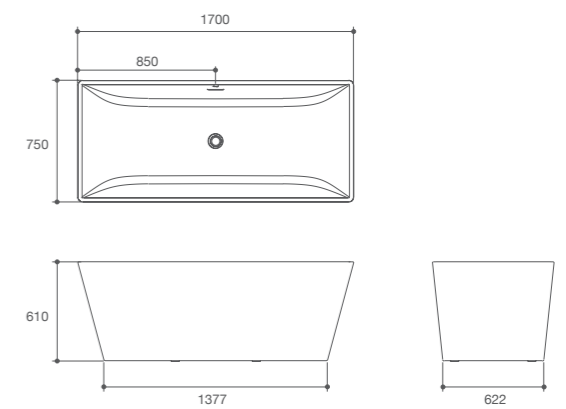

Dimensions are approximate. / Unit : mm.

Volute™ Freestanding Cast Iron Bath

K-99718T-0 / K-99718T-GR-0 (with hole for grip rails)

- Size : 1800 x 800 x 540 mm.
- Weight : 160 kg.
- Water Capacity : 230 ℓ
- Included parts : Bath Drain, Feet

Evok™ 2.0 1.7M Freestanding Bath

K-25164T-0 / K-25164T-P5-0

- Size : 1700 x 750 x 610 mm.
- Weight : 53 kg.
- Water Capacity : 282 ℓ
- Included parts : Bath Drain

• Detail :

K-25164T-P5-0
(Black)

Evok™ 2.0 1.7M Freestanding Bath

K-25165T-0 / K-25165X-P5-0

- Size : 1700 x 750 x 610 mm.
- Weight : 53 kg.
- Water Capacity : 284 ℓ
- Included parts : Bath Drain

- Detail :

K-25165X-P5-0
(Black)

Evok™ 2.0 1.6M Freestanding Bath

K-25166X-0 / K-25166T-P5-0