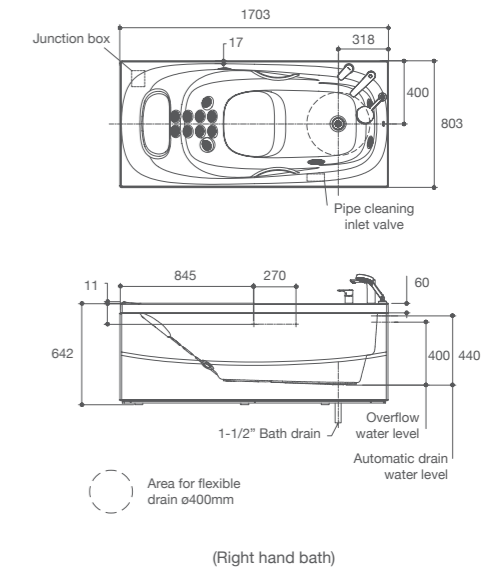

Karesse™ 1700 Integrated Massage System Bath

K-76449X-NWGR-0 / K-76448X-NWGR-0

- Size : 1703 x 803 x 642 mm.
- Weight : 47 kg.
- Water Capacity : 233 ℓ
- Jets : 12 Massage WP jets
- Pump : 1.8 hp, 220-240 V
- Included parts : Electronic drain, Massage pillow, Desk mount faucet (K-72292T-4-CP), Grip rail (for K-76449X-NWGR-0 and K-76448X-NWGR-0), and Electronic breaker (ELCB)

• Detail :

K-76449X-NWGR-0
(Left Hand Bath)

K-76448X-NWGR-0
(Right Hand Bath)

Karess™ 1800 Integrated Massage System Bath

K-76445X-NWGR-0

- Size : 1800 x 900 x 625 mm.
- Weight : 32 kg.
- Water Capacity : 276 ℓ
- Jets : 12 Massage WP jets
- Pump : 1.8 hp, 220-240 V
- Included parts : Electronic drain, Massage pillow, Grip rail and Electronic breaker (ELCB)