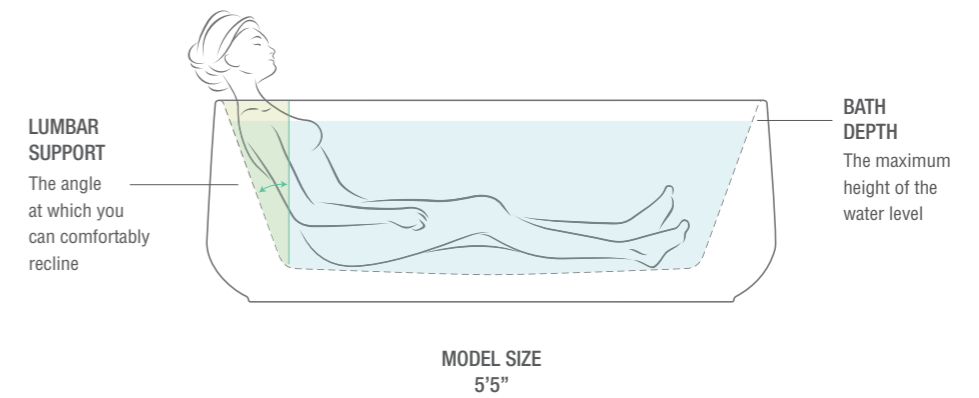

Glamorous

Available in an extensive array of colors

Thick Enamel Surface

Thick, durable and easy-to-clean enamel surface stands the test of time.

RELAX IN COMFORT

KOHLER® carefully considers ergonomic details and consumer experiences with every bath we manufacture. For example, our freestanding baths provide deep soaking wells to help you unwind. Our lumbar supports are engineered to accommodate a wide range of body types. And the slope of our baths facilitates both a comfortable upright position as well as a relaxing lounge position, which