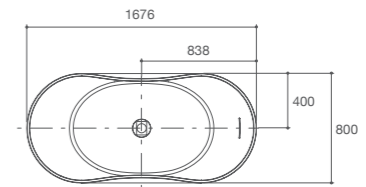

K-8331X-0

- Size : 1649 x 954 x 619 mm.
- Weight : 146 kg.
- Water Capacity : 312 ℓ
- Included parts : Bath Drain

Dimensions are approximate. / Unit : mm.

Brazn™ Oval Lithocast Freestanding Bath

K-21388X-0

- Size : 1673 x 887 x 609 mm.
- Weight : 142 kg.
- Water Capacity : 310 ℓ
- Included parts : Bath Drain

Brazn™ Oval Lithocast Freestanding Bath

K-21388X-HB1

- Size : 1673 x 887 x 609 mm.
- Weight : 142 kg.
- Water Capacity : 310 ℓ
- Included parts : Bath Drain

Dimensions are approximate. / Unit : mm.

Abrazo™ Lithocast Freestanding Bath

K-1800X-0

- Size : 1676 x 800 x 725 mm.
- Weight : 238 kg.
- Water Capacity : 340 ℓ
- Included parts : Bath Drain

Dimensions are approximate. / Unit : mm.