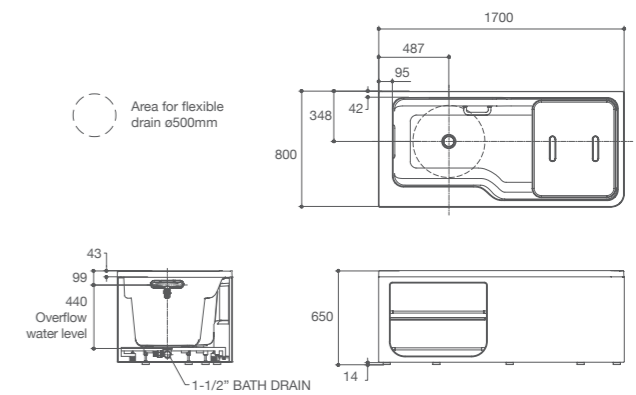

Sunstruck™ Oval Freestanding Bath

K-20124X-0

- Size : 1730 x 831 x 600 mm
- Weight : 62 kg.
- Water Capacity : 224 ℓ
- Included parts : Bath Drain

K-20124X-BFH1-0 (with KOHLER faucet hole)

- Size : 1730 x 831 x 600 mm
- Weight : 62 kg.
- Water Capacity : 224 ℓ
- Included parts : Bath Drain
- Detail : with KOHLER faucet hole for K-72292T-4-*

K-20124X-BFH2-0 (with KOHLER faucet hole)

- Size : 1730 x 831 x 600 mm
- Weight : 62 kg.
- Water Capacity : 224 ℓ
- Included parts : Bath Drain
- Detail : with KOHLER faucet hole for P45224X-ZZ-*

Sunstruck™ Rectangle Freestanding Bath

K-20125X-0

- Size : 1731 x 831 x 600 mm
- Weight : 72 kg.
- Water Capacity : 226 ℓ
- Included parts : Bath Drain

Dimensions are approximate. / Unit : mm.

Drop-in Acrylic Bathtub

Aleutian™ 1.7 Plain Bath

K-99023X-ZY-0 / K-99024X-ZY-0

- Size : 1700 x 800 x 650 mm.
- Weight : 50 kg.
- Water Capacity : 334 ℓ
- Included parts : Pop-up drain, Overflow, Grip rail, and Bath shelf

• Detail :

K-99023X-ZY-0
(Left Hand Bath)

K-99024X-ZY-0
(Right Hand Bath)