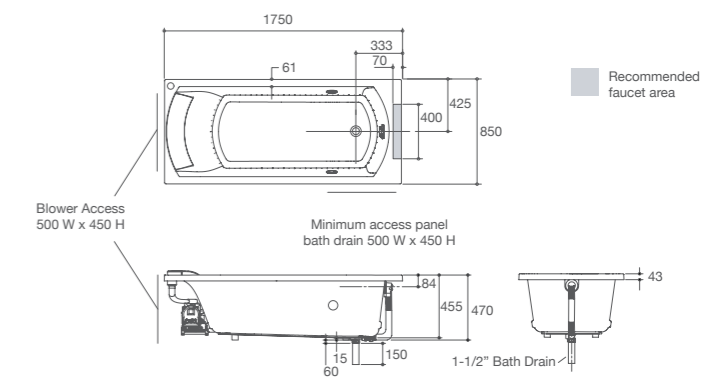

- Detail : K-11303X-G1C-0 (Left Hand Keypad)
K-11303X-G2C-0 (Right Hand Keypad)

Ove™ BubbleMassage Bath

K-97195X-G11PC-0 / K-97195X-G158C-0

K-97195X-G21PC-0 / K-97195X-G258C-0

- Size : 1750 x 850 x 470 mm.
- Weight : 37 kg.
- Water Capacity : 283 ℓ
- Airjets : 120 Bubblemassage airjets
- Pump : Blower motor, 220-240 V
- Included parts : Pop-up drain, overflow
Bath pillow
and electronic breaker (ELCB)