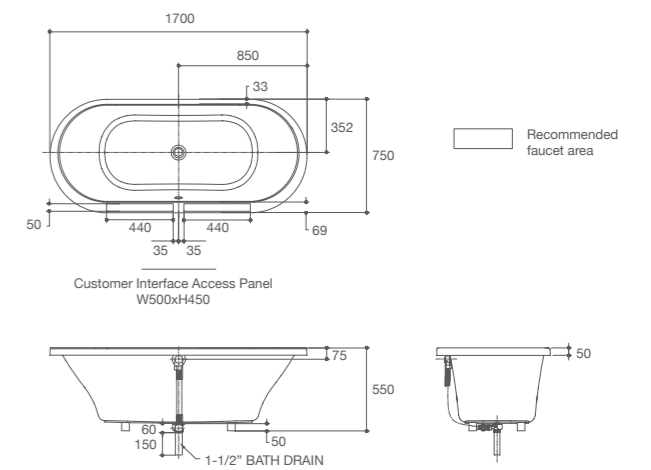

Evok™ 1800 Plain Bath

K-1704X-1P-0

- Size : 1800 x 800 x 550 mm.
- Weight : 28 kg.
- Water Capacity : 271 ℓ
- Included parts : Bath pillow, Pop-up drain, and Overflow

K-1704X-BFH1-0 (with KOHLER faucet hole)

- Size : 1800 x 800 x 550 mm.
- Weight : 28 kg.
- Water Capacity : 271 ℓ
- Included parts : Bath pillow, Pop-up drain, and Overflow
- Detail : with KOHLER faucet hole for K-72292T-4-*

Evok™ Oval 1700 Plain Bath

K-18345X-0

- Size : 1700 x 760 x 550 mm.
- Weight : 23 kg.
- Water Capacity : 238 ℓ
- Included parts : Pop-up drain, and Overflow,

Evok™ 1670 Plain Bath

K-18207X-0

- Size : 1675 x 760 x 530 mm.
- Weight : 22 kg.
- Water Capacity : 200 ℓ
- Included parts : Pop-up drain, and Overflow,