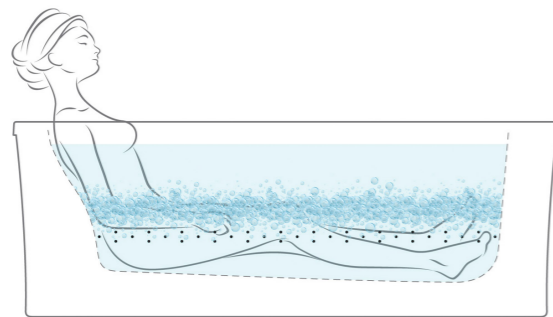

This is it...The MASTERPIECE from KOHLER

Dual System Bath &
Bubble Massage Bath

ART OF WELL-BEING

Breathe new life in the bathing experience by increasing flexibility and ensuring user-control convenience. Multiple levels of water intensity and individual massage zone deliver a variety of treatments, from light to invigorating massage. BubbleMassage™ bath technology by KOHLER transforms the bathroom into a home spa environment.