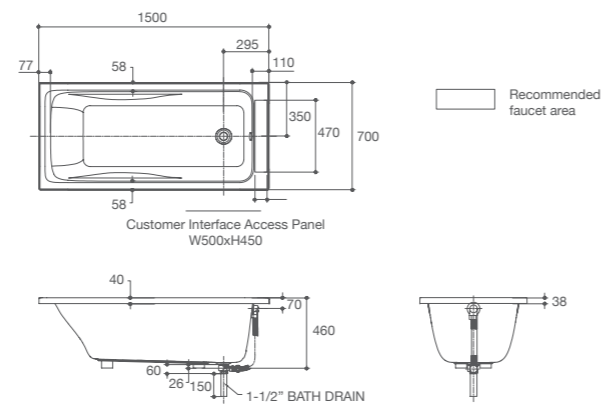

Reach™ 1500 Plain Bath

K-15847X-0 / K-15847X-GR-0

- Size : 1500 x 700 x 460 mm.
- Weight : 22 kg.
- Water Capacity : 145 ℓ
- Included parts : Bath pillow, Pop-up drain, Overflow, and Grip rail (only for K-15847X-GR-0)