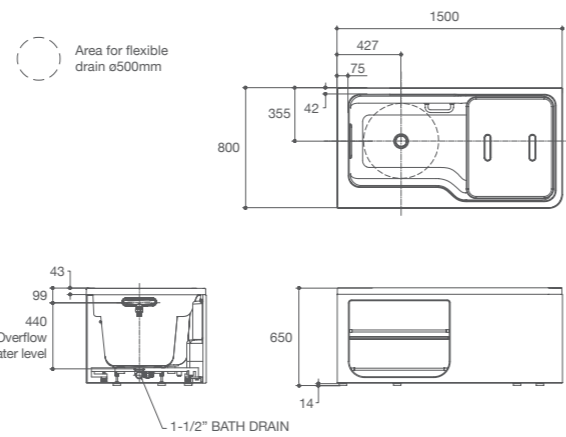

K-20125X-0

- Size : 1731 x 831 x 600 mm
- Weight : 72 kg.
- Water Capacity : 226 ℓ
- Included parts : Bath Drain

Dimensions are approximate. / Unit : mm.

Drop-in Acrylic Bathtub

Aleutian™ 1.7 Plain Bath

K-99023X-ZY-0 / K-99024X-ZY-0

- Size : 1700 x 800 x 650 mm.
- Weight : 50 kg.
- Water Capacity : 334 ℓ
- Included parts : Pop-up drain, Overflow, Grip rail, and Bath shelf

• Detail :

K-99023X-ZY-0
(Left Hand Bath)

K-99024X-ZY-0
(Right Hand Bath)

Aleutian™ 1.5 Plain Bath

K-99017X-ZY-0 / K-99018X-ZY-0

- Size : 1500 x 800 x 650 mm.
- Weight : 45 kg.
- Water Capacity : 291 ℓ
- Included parts : Pop-up drain, Overflow, Grip rail, and Bath shelf

• Detail :

K-99017X-ZY-0
(Left Hand Bath)

K-99018X-ZY-0
(Right Hand Bath)

Aleutian™ 1.3 Plain Bath

K-99013X-ZY-0 / K-99014X-ZY-0

- Size : 1300 x 800 x 650 mm.
- Weight : 42 kg.
- Water Capacity : 275 ℓ
- Included parts : Pop-up drain, Overflow, Grip rail, and Bath shelf