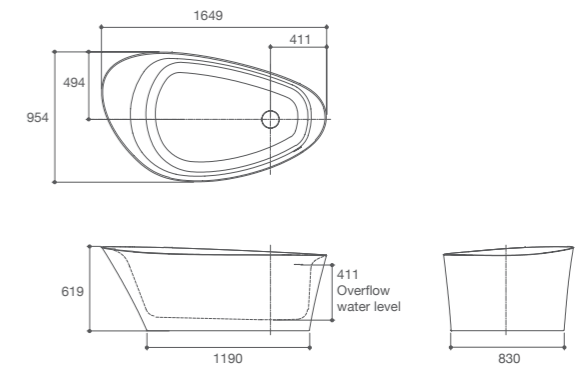

Dimensions are approximate. / Unit : mm.

Lovee™ Oval Freestanding Cast Iron Bath

K-9287T-0 / K-9287T-GR-0 (with hole for grip rails)

- Size : 1700 x 750 x 567 mm.
- Weight : 132 kg.
- Water Capacity : 231 ℓ
- Included parts : Bath Drain

Ceric™ Lithocast Freestanding Bath

K-833TX-0

- Size : 1651 x 790 x 586 mm.
- Weight : 146 kg.
- Water Capacity : 334 ℓ
- Included parts : Bath Drain

Dimensions are approximate. / Unit : mm.

Veil™ Lithocast Freestanding Bath

K-8331X-0

- Size : 1649 x 954 x 619 mm.
- Weight : 146 kg.
- Water Capacity : 312 ℓ
- Included parts : Bath Drain

Dimensions are approximate. / Unit : mm.

Brazn™ Oval Lithocast Freestanding Bath

K-21388X-0