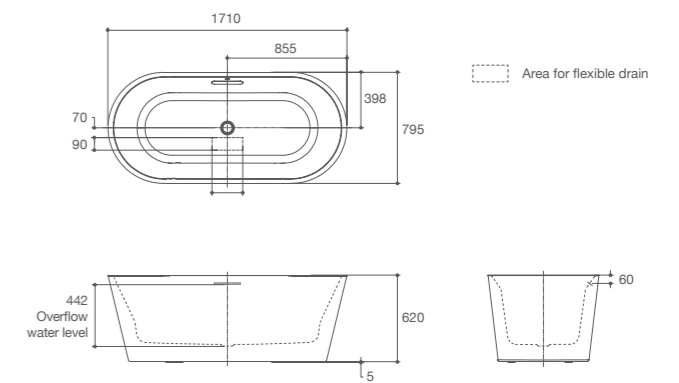

Evok™ 1.7M D-Shape Freestanding Bath

K-22161X-0

- Size : 1705 x 758 x 612 mm.
- Weight : 37 kg.
- Water Capacity : 240 ℓ
- Included parts : Bath Drain

Evok™ 1.5M D-Shape Freestanding Bath

K-22160X-0

- Size : 1498 x 758 x 612 mm.
- Weight : 33 kg.
- Water Capacity : 211 ℓ
- Included parts : Bath Drain

Evok™ Oval Freestanding Plain Bath

K-18347X-0

- Size : 1700 x 750 x 610 mm.
- Weight : 49 kg.
- Water Capacity : 238 ℓ
- Included parts : Bath Drain

Evok-S™ 1.7 Oval Freestanding Bath

K-22193X-0

- Size : 1710 x 795 x 620 mm.
- Weight : 40 kg.
- Water Capacity : 280 ℓ
- Included parts : Bath Drain

Sunstruck™ Oval Freestanding Bath

K-20124X-0

- Size : 1730 x 831 x 600 mm
- Weight : 62 kg.
- Water Capacity : 224 ℓ
- Included parts : Bath Drain

K-20124X-BFH1-0 (with KOHLER faucet hole)

- Size : 1730 x 831 x 600 mm
- Weight : 62 kg.
- Water Capacity : 224 ℓ
- Included parts : Bath Drain
- Detail : with KOHLER faucet hole for K-72292T-4-*