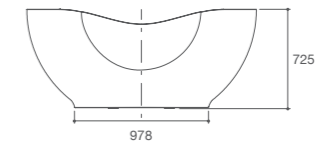

- Size : 1673 x 887 x 609 mm.
- Weight : 142 kg.
- Water Capacity : 310 ℓ
- Included parts : Bath Drain

Brazn™ Oval Lithocast Freestanding Bath

K-21388X-HB1

- Size : 1673 x 887 x 609 mm.
- Weight : 142 kg.
- Water Capacity : 310 ℓ
- Included parts : Bath Drain

Dimensions are approximate. / Unit : mm.

Abrazo™ Lithocast Freestanding Bath

K-1800X-0

- Size : 1676 x 800 x 725 mm.
- Weight : 238 kg.
- Water Capacity : 340 ℓ
- Included parts : Bath Drain

Dimensions are approximate. / Unit : mm.