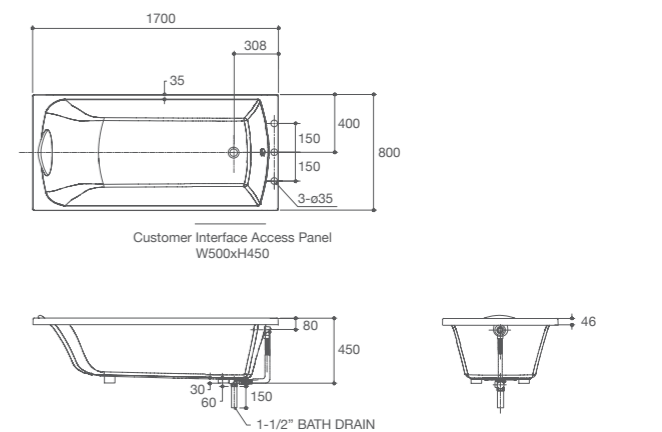

K-18257X-BFH1-0 (with KOHLER faucet hole)

- Size : 1700 x 800 x 450 mm.
- Weight : 22 kg.
- Water Capacity : 240 ℓ
- Included parts : Pop-up drain, Overflow and Bath pillow
- Detail : with KOHLER faucet hole for K-72292T-4-*