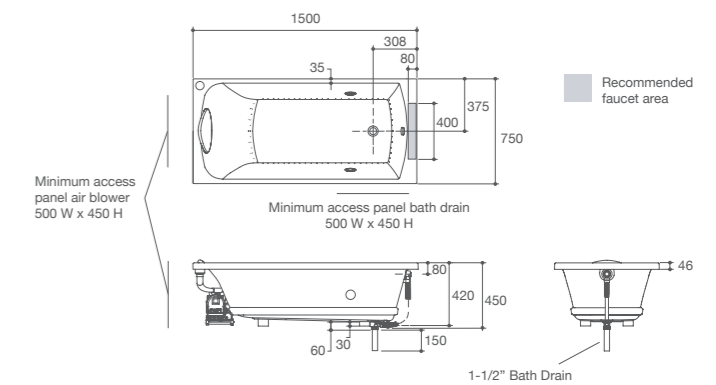

*Where bather is on the position that his/her head placed on bath pillow.

Patio™ 1700 BubbleMassage Bath

K-97194X-G1C-0 / K-97194X-G2C-0

- Size : 1700 x 800 x 450 mm.
- Weight : 34 kg.
- Water Capacity : 240 ℓ
- Airjets : 120 Bubblemassage airjets
- Pump : Blower motor, 220-240 V
- Included parts : Pop-up drain, Overflow
Bath Pillow,
and electronic breaker (ELCB)

- Detail : K-97194X-G1C-0 (Left Hand Keypad)
K-97194X-G2C-0 (Right Hand Keypad)

Patio™ 1600 BubbleMassage Bath

K-78236X-G1C-0 / K-78236X-G2C-0

- Size : 1600 x 750 x 450 mm.
- Weight : 21 kg.
- Water Capacity : 154 ℓ
- Airjets : 120 Bubblemassage airjets
- Pump : Blower motor, 220-240 V
- Included parts : Pop-up drain, Overflow Bath Pillow, and electronic breaker (ELCB)

- Detail : K-78236X-G1C-0 (Left Hand Keypad)
K-78236X-G2C-0 (Right Hand Keypad)

Patio™ 1500 BubbleMassage Bath

K-78235X-G1C-0 / K-78235X-G2C-0

- Size : 1500 x 750 x 450 mm.
- Weight : 20 kg.
- Water Capacity : 145 ℓ
- Airjets : 120 Bubblemassage airjets
- Pump : Blower motor, 220-240 V
- Included parts : Pop-up drain, Overflow Bath Pillow, and electronic breaker (ELCB)