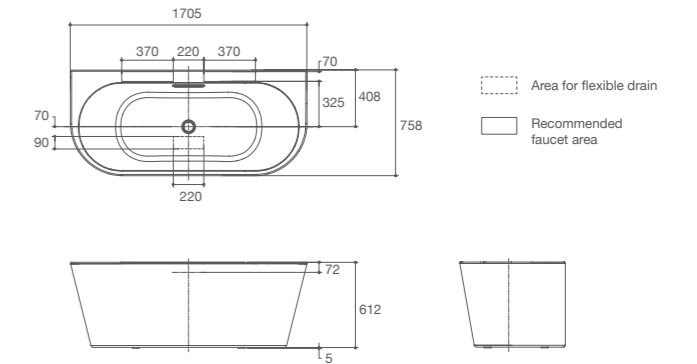

- Size : 1700 x 800 x 722 mm.
- Weight : 66 kg.
- Water Capacity : 277 ℓ
- Included parts : Adjustable bath pillow, Bath Drain, Soft grip rails

K-45599X-GR58-0

- Size : 1350 x 800 x 732 mm.
- Weight : 50 kg.
- Water Capacity : 270 ℓ
- Included parts : Adjustable bath pillow, Bath Drain, Soft grip rails

Dimensions are approximate. / Unit : mm.

Doble™ 1.5M Freestanding Bath

K-77702X-0

- Size : 1500 x 800 x 585 mm.
- Weight : 47.2 kg.
- Water Capacity : 226 ℓ
- Included parts : Bath Drain

Dimensions are approximate. / Unit : mm.

Evok™ 1.7M D-Shape Freestanding Bath

K-22161X-0

- Size : 1705 x 758 x 612 mm.
- Weight : 37 kg.
- Water Capacity : 240 ℓ
- Included parts : Bath Drain

Evok™ 1.5M D-Shape Freestanding Bath

K-22160X-0

- Size : 1498 x 758 x 612 mm.
- Weight : 33 kg.
- Water Capacity : 211 ℓ
- Included parts : Bath Drain