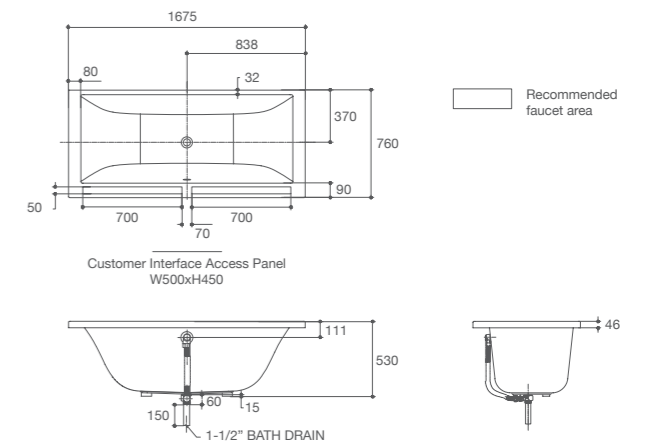

K-18345X-0

- Size : 1700 x 760 x 550 mm.
- Weight : 23 kg.
- Water Capacity : 238 ℓ
- Included parts : Pop-up drain, and Overflow,

Evok™ 1670 Plain Bath

K-18207X-0

- Size : 1675 x 760 x 530 mm.
- Weight : 22 kg.
- Water Capacity : 200 ℓ
- Included parts : Pop-up drain, and Overflow,