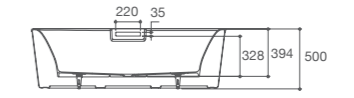

Required Accessories

- Grip rail : K-5791T-CP
  (For K-99718T-GR-0)
  (For K-99311T-GR-0)
  (For K-99313T-GR-0)

Dimensions are approximate. / Unit : mm.