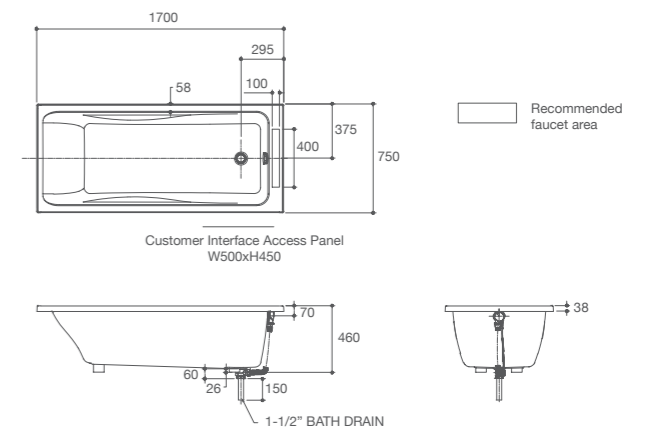

K-11301X-0

- Size : 1672 x 762 x 530 mm.
- Weight : 23 kg.
- Water Capacity : 240 ℓ
- Included parts : Bath pillow, Pop-up drain, and Overflow,

Reach™ 1700 Plain Bath

K-72800X-0

- Size : 1700 x 750 x 460 mm.
- Weight : 23 kg.
- Water Capacity : 242 ℓ
- Included parts : Pop-up drain, and Overflow,