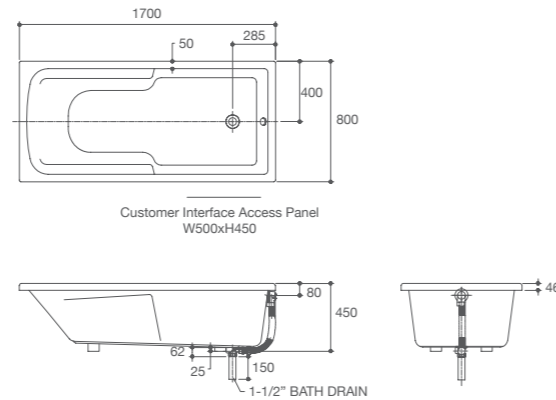

Duo™ 1700 Plain Bath

K-45702X-0 / K-45702-ZZ-0

- Size : 1700 x 800 x 450 mm.
- Weight : 25 kg.
- Water Capacity : 220 ℓ
- Included parts : Armrest, Pop-up drain, Overflow, and White pillow (only for K-45702-ZZ-0)