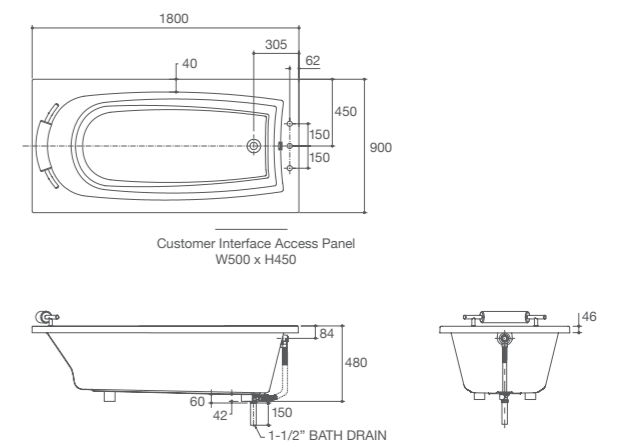

K-18255X-0

- Size : 1800 x 900 x 480 mm.
- Weight : 27 kg.
- Water Capacity : 296 ℓ
- Included parts : Bath pillow, Pop-up drain, and Overflow

Odeon™ Plain Bath

K-18255X-ZZ-0 (with KOHLER faucet hole)

- Size : 1800 x 900 x 480 mm.
- Weight : 27 kg.
- Water Capacity : 296 ℓ
- Included parts : Bath pillow, Pop-up drain, and Overflow