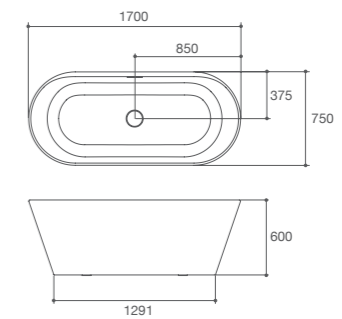

K-21095X-0

- Size : 1700 x 750 x 600 mm.
- Weight : 175 kg.
- Water Capacity : 335 ℓ
- Included parts : Bath Drain