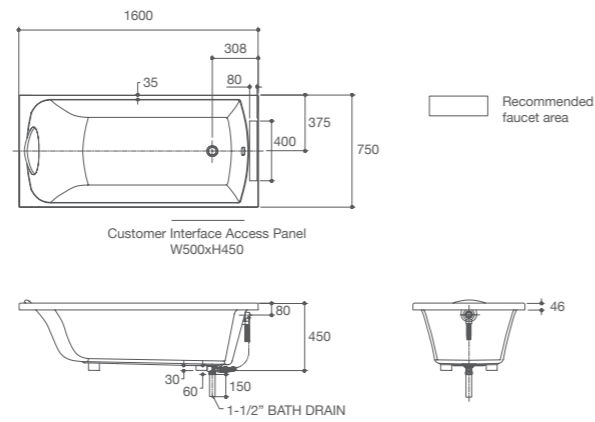

Patio™ 1500 Plain Bath

K-45703X-0 / K-45703X-NP-0

- Size : 1500 x 750 x 450 mm.
- Weight : 20 kg.
- Water Capacity : 145 ℓ
- Included parts : Pop-up drain, Overflow and Bath pillow (only for K-45703X-0)