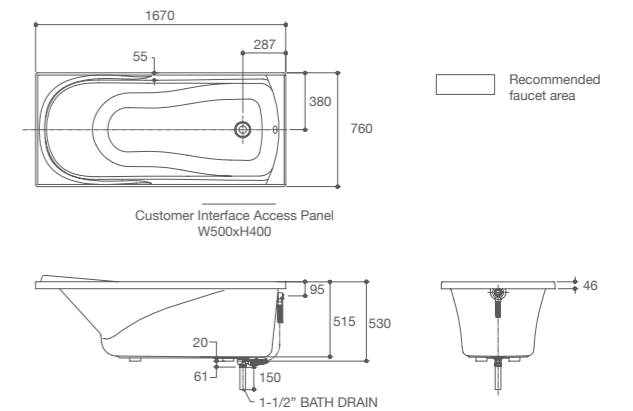

Studio™ Plain Bath

K-11201X-0

- Size : 1670 x 760 x 530 mm.
- Weight : 23 kg.
- Water Capacity : 230 ℓ
- Included parts : Armrest, Pop-up drain, and Overflow,