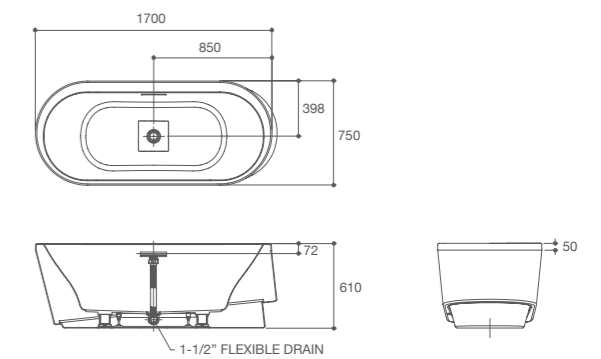

Dimensions are approximate. / Unit : mm.

Doble™ 1.5M Freestanding Bath

K-77702X-0

- Size : 1500 x 800 x 585 mm.
- Weight : 47.2 kg.
- Water Capacity : 226 ℓ
- Included parts : Bath Drain

Dimensions are approximate. / Unit : mm.

Evok™ 1.7M D-Shape Freestanding Bath

K-22161X-0

- Size : 1705 x 758 x 612 mm.
- Weight : 37 kg.
- Water Capacity : 240 ℓ
- Included parts : Bath Drain

Evok™ 1.5M D-Shape Freestanding Bath

K-22160X-0

- Size : 1498 x 758 x 612 mm.
- Weight : 33 kg.
- Water Capacity : 211 ℓ
- Included parts : Bath Drain

Evok™ Oval Freestanding Plain Bath

K-18347X-0

- Size : 1700 x 750 x 610 mm.
- Weight : 49 kg.
- Water Capacity : 238 ℓ
- Included parts : Bath Drain

Evok-S™ 1.7 Oval Freestanding Bath

K-22193X-0

- Size : 1710 x 795 x 620 mm.
- Weight : 40 kg.
- Water Capacity : 280 ℓ
- Included parts : Bath Drain

Sunstruck™ Oval Freestanding Bath

K-20124X-0

- Size : 1730 x 831 x 600 mm
- Weight : 62 kg.
- Water Capacity : 224 ℓ
- Included parts : Bath Drain

K-20124X-BFH1-0 (with KOHLER faucet hole)

- Size : 1730 x 831 x 600 mm
- Weight : 62 kg.
- Water Capacity : 224 ℓ
- Included parts : Bath Drain
- Detail : with KOHLER faucet hole for K-72292T-4-*