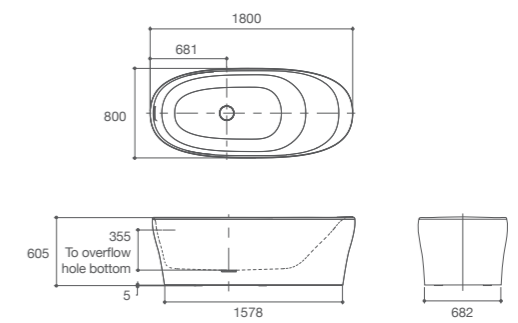

Karing™ Lithocast Bath

K-20249X-0

- Size : 1800 x 800 x 605 mm.
- Weight : 155 kg.
- Water Capacity : 305 ℓ
- Included parts : Bath Drain

K-20374X-0

- Size : 1700 x 800 x 605 mm.
- Weight : 140 kg.
- Water Capacity : 270 ℓ
- Included parts : Bath Drain, Feets

K-20248X-0

- Size : 1600 x 760 x 555 mm.
- Weight : 136 kg.
- Water Capacity : 274 ℓ
- Included parts : Bath Drain, Feets

Dimensions are approximate. / Unit : mm.