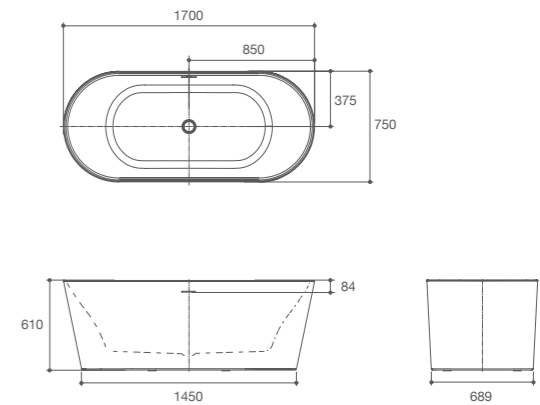

Ceric™ Freestanding Bath

K-30904X-0 / K-30904X-GR-0 (with grip rail)

- Size : 1700 x 800 x 610 mm.
- Weight : 53 kg.
- Water Capacity : 339 ℓ
- Included parts : Bath Drain,
Grip Rail for K-30904X-GR-0

Dimensions are approximate. / Unit : mm.

Evok™ 2.0 Freestanding Bath

K-25163T-0 / K-25163T-P5-0

- Size : 1500 x 1500 x 610 mm.
- Weight : 58 kg.
- Water Capacity : 390 ℓ
- Included parts : Bath Drain

• Detail :

K-25163T-P5-0 (Black)
(*Non-Stock item)

Evok™ 2.0 1.7M Freestanding Bath

K-25164T-0 / K-25164T-P5-0

- Size : 1700 x 750 x 610 mm.
- Weight : 53 kg.
- Water Capacity : 282 ℓ
- Included parts : Bath Drain

• Detail :

K-25164T-P5-0
(Black)

Evok™ 2.0 1.7M Freestanding Bath

K-25165T-0 / K-25165X-P5-0

- Size : 1700 x 750 x 610 mm.
- Weight : 53 kg.
- Water Capacity : 284 ℓ
- Included parts : Bath Drain

- Detail :

K-25165X-P5-0
(Black)

Evok™ 2.0 1.6M Freestanding Bath

K-25166X-0 / K-25166T-P5-0