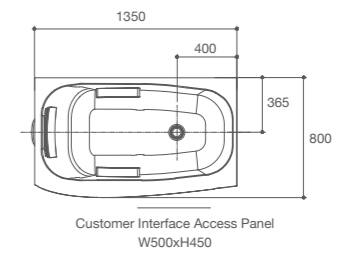

Cumulus™ 1.3 Plain Bath

K-45598X-GR58-0

- Size : 1350 x 800 x 640 mm.
- Weight : 22 kg.
- Water Capacity : 270 ℓ
- Included parts : Adjustable bath pillow, Pop-up drain, and Soft grip rail