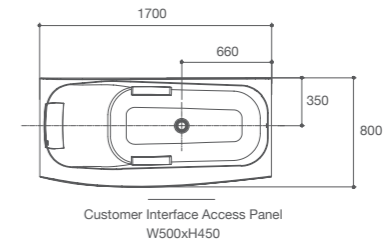

Area for flexible drain ø400mm

• Detail :

Wood basket

Wood tray

Cumulus™ 1.7 Plain Bath

K-45601X-GR58-0

- Size : 1700 x 800 x 640 mm.
- Weight : 30 kg.
- Water Capacity : 277 ℓ
- Included parts : Adjustable bath pillow, Pop-up drain, and Soft grip rail