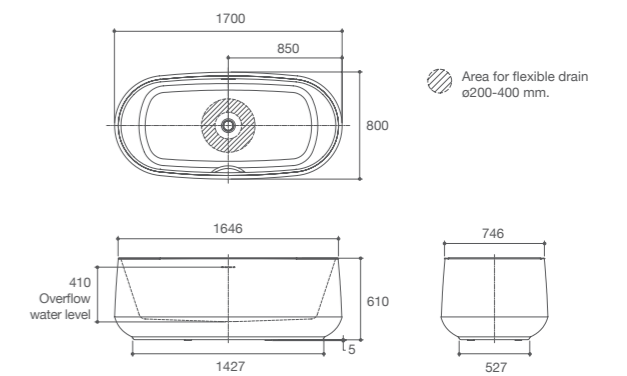

Dimensions are approximate. / Unit : mm.

Lovee™ Oval Freestanding Cast Iron Bath

K-9287T-0 / K-9287T-GR-0 (with hole for grip rails)

- Size : 1700 x 750 x 567 mm.
- Weight : 132 kg.
- Water Capacity : 231 ℓ
- Included parts : Bath Drain

Ceric™ Freestanding Bath

K-30904X-0 / K-30904X-GR-0 (with grip rail)

- Size : 1700 x 800 x 610 mm.
- Weight : 53 kg.
- Water Capacity : 339 ℓ
- Included parts : Bath Drain,
Grip Rail for K-30904X-GR-0

Dimensions are approximate. / Unit : mm.