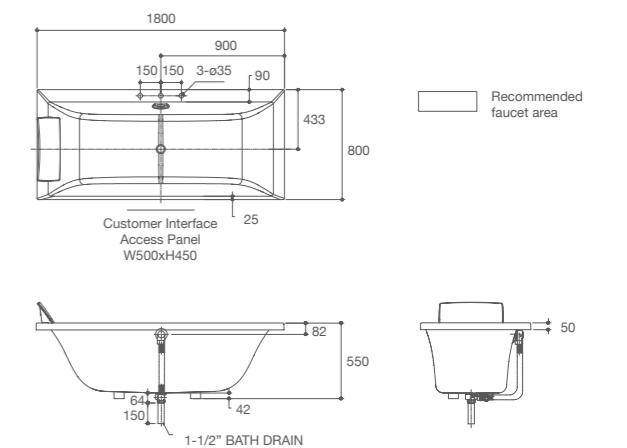

K-18775X-0

- Size : 1670 x 760 x 430 mm.
- Weight : 22 kg.
- Water Capacity : 190 ℓ
- Included parts : Armrest, Pop-up drain, and Overflow

Duo™ 1600 Plain Bath

K-45701X-0 / K-45701X-ZZ-0

- Size : 1600 x 700 x 450 mm.
- Weight : 20 kg.
- Water Capacity : 190 ℓ
- Included parts : Armrest, Pop-up drain, Overflow, and White pillow (only for K-45701-ZZ-0)

Evok™ 1800 Plain Bath

K-1704X-1P-0

- Size : 1800 x 800 x 550 mm.
- Weight : 28 kg.
- Water Capacity : 271 ℓ
- Included parts : Bath pillow, Pop-up drain, and Overflow

K-1704X-BFH1-0 (with KOHLER faucet hole)

- Size : 1800 x 800 x 550 mm.
- Weight : 28 kg.
- Water Capacity : 271 ℓ
- Included parts : Bath pillow, Pop-up drain, and Overflow
- Detail : with KOHLER faucet hole for K-72292T-4-*

Evok™ Oval 1700 Plain Bath