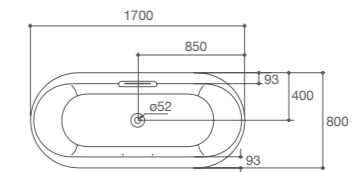

Cleo™ Freestanding Cast Iron Bath

K-11195X-0

- Size : 1750 x 800 x 640 mm.
- Weight : 178 kg.
- Water Capacity : 226 ℓ
- Included parts : Bath drain, and Overflow,

Required Accessories

- Drain : K-18436X-CP
- Bath feet : K-11194T-0

Dimensions are approximate. / Unit : mm.

Volute™ Freestanding Cast Iron Bath

K-99718T-0 / K-99718T-GR-0 (with hole for grip rails)

- Size : 1800 x 800 x 540 mm.
- Weight : 160 kg.
- Water Capacity : 230 ℓ
- Included parts : Bath Drain, Feet

K-99311T-0 / K-99311T-GR-0 (with hole for grip rails)

- Size : 1700 x 800 x 550 mm.
- Weight : 150 kg.
- Water Capacity : 216 ℓ
- Included parts : Bath Drain, Feet

K-99313T-0 / K-99313T-GR-0 (with hole for grip rails)

Dimensions are approximate. / Unit : mm.

Lovee™ Oval Freestanding Cast Iron Bath

K-9287T-0 / K-9287T-GR-0 (with hole for grip rails)

- Size : 1700 x 750 x 567 mm.
- Weight : 132 kg.
- Water Capacity : 231 ℓ
- Included parts : Bath Drain