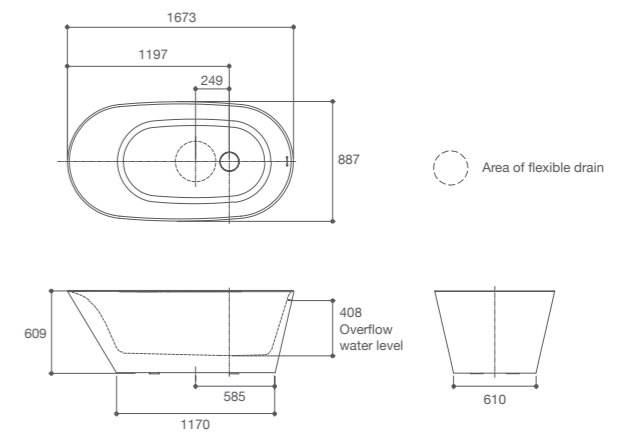

Ceric™ Lithocast Freestanding Bath

K-833TX-0

- Size : 1651 x 790 x 586 mm.
- Weight : 146 kg.
- Water Capacity : 334 ℓ
- Included parts : Bath Drain

Dimensions are approximate. / Unit : mm.

Veil™ Lithocast Freestanding Bath

K-8331X-0

- Size : 1649 x 954 x 619 mm.
- Weight : 146 kg.
- Water Capacity : 312 ℓ
- Included parts : Bath Drain

Dimensions are approximate. / Unit : mm.

Brazn™ Oval Lithocast Freestanding Bath

K-21388X-0

- Size : 1673 x 887 x 609 mm.
- Weight : 142 kg.
- Water Capacity : 310 ℓ
- Included parts : Bath Drain

Brazn™ Oval Lithocast Freestanding Bath

K-21388X-HB1

- Size : 1673 x 887 x 609 mm.
- Weight : 142 kg.
- Water Capacity : 310 ℓ
- Included parts : Bath Drain

Dimensions are approximate. / Unit : mm.

Abrazo™ Lithocast Freestanding Bath

K-1800X-0

- Size : 1676 x 800 x 725 mm.
- Weight : 238 kg.
- Water Capacity : 340 ℓ
- Included parts : Bath Drain

Dimensions are approximate. / Unit : mm.