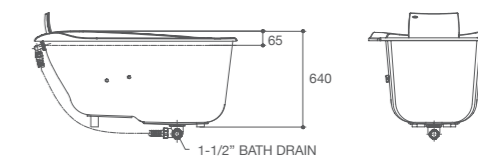

Area for flexible drain ø400mm

• Detail :

Wood basket

Wood tray

Cumulus™ 1.7 Plain Bath

K-45601X-GR58-0

- Size : 1700 x 800 x 640 mm.
- Weight : 30 kg.
- Water Capacity : 277 ℓ
- Included parts : Adjustable bath pillow, Pop-up drain, and Soft grip rail

Cumulus™ 1.3 Plain Bath

K-45598X-GR58-0

- Size : 1350 x 800 x 640 mm.
- Weight : 22 kg.
- Water Capacity : 270 ℓ
- Included parts : Adjustable bath pillow, Pop-up drain, and Soft grip rail

Odeon™ Plain Bath