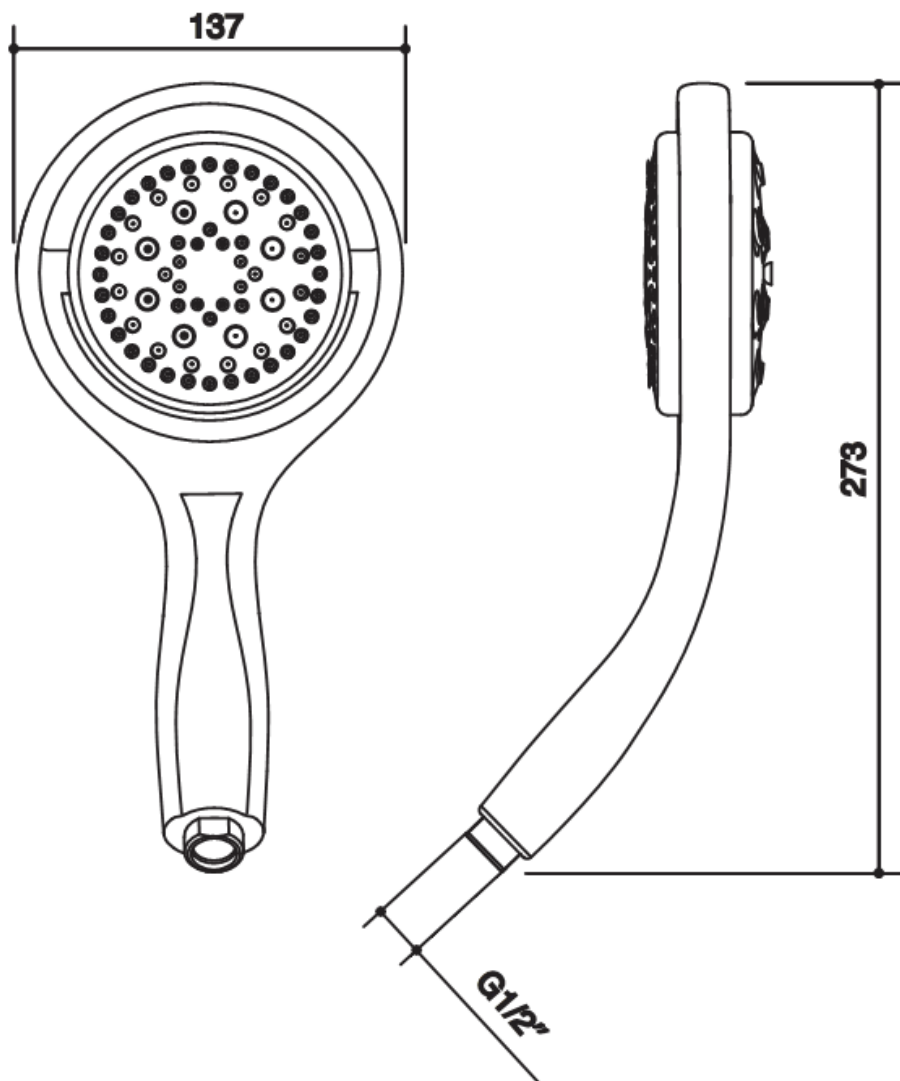

Product Specification:

Model	Includes	Finish
K-R15596T	Hose, bracket, slide bar	Polished Chrome (CP)

Product Dimension:

*The above information are subject to change without notice.