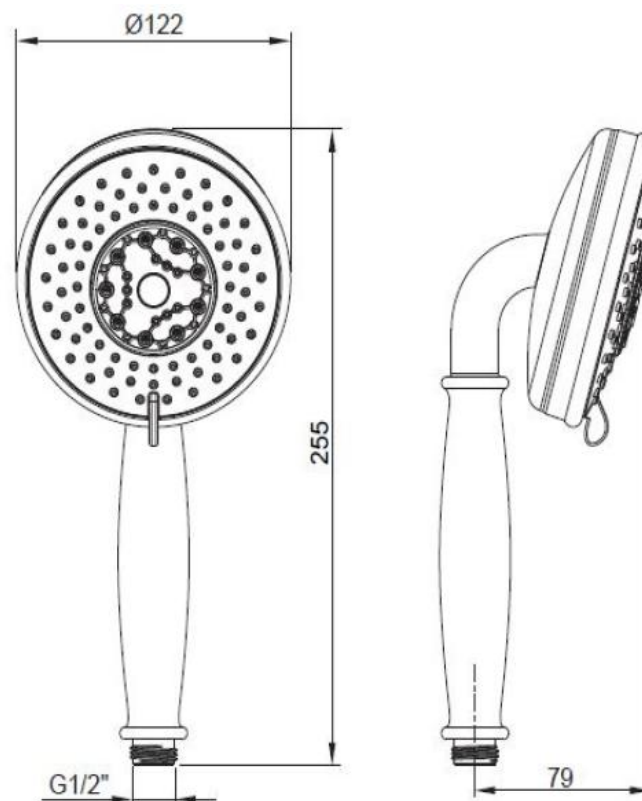

RAIN DUET MUTI-FUNCTION KATALYST AIR (TRADITIONAL)

Rain duet handshower
K-98952T-CP

Product Specification:

Model	Finish
K-98952T	Polished Chrome (-CP)

Product Dimension:

98952T

Please note that the above information are subject to change without notice.