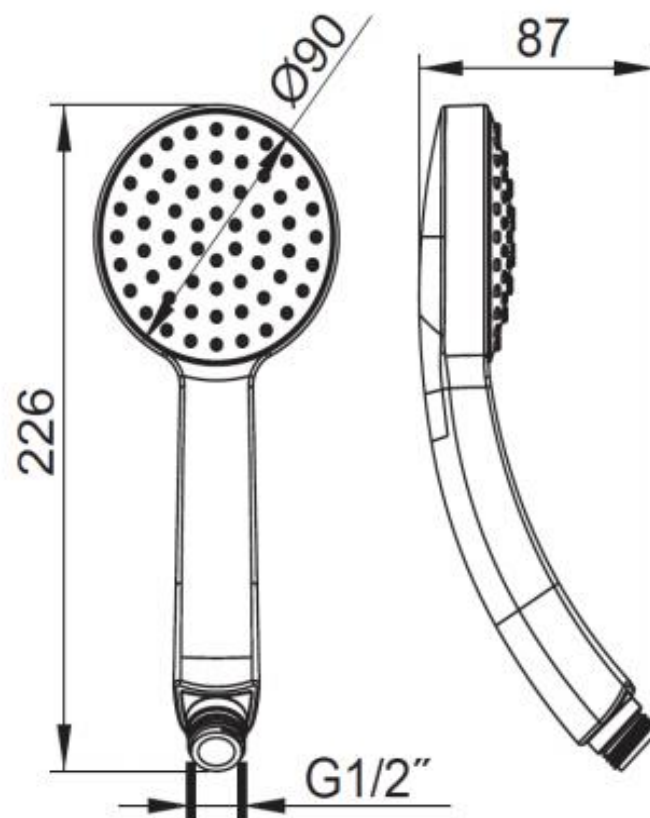

Product Specification:

Model	Finish
K-98220T	CP

Product Dimension:

K-98220T

Please note that the above information are subject to change without notice.