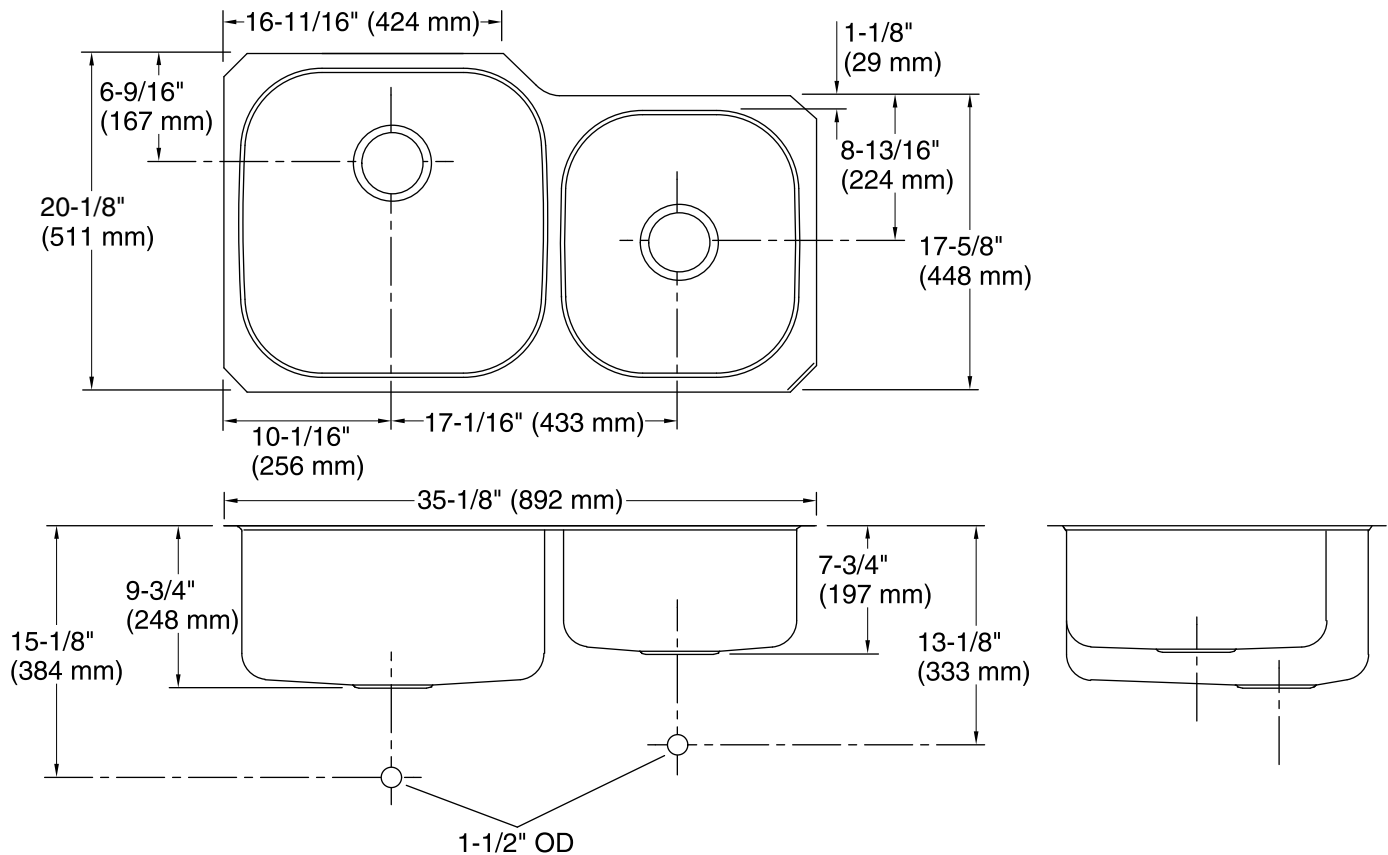

Technical Information

All product dimensions are nominal.

Bowl configuration:	Offset X-large/small
Installation:	Under-mount
Bowl area (Left):	Length: 17-7/8" (454 mm) Width: 17-7/8" (454 mm) Bowl depth: 9-1/2" (241 mm) Water depth: 9-1/2" (241 mm)
Bowl area (Right):	Length: 13-3/4" (349 mm) Width: 15-3/8" (391 mm) Bowl depth: 7-1/2" (191 mm) Water depth: 7-1/2" (191 mm)
Template:	1217909-7, required, included

Notes

Install this product according to the installation instructions.

Minimum base cabinet width 36" - 39" (36" may require cabinet modifications). Consult an installer for confirmation.