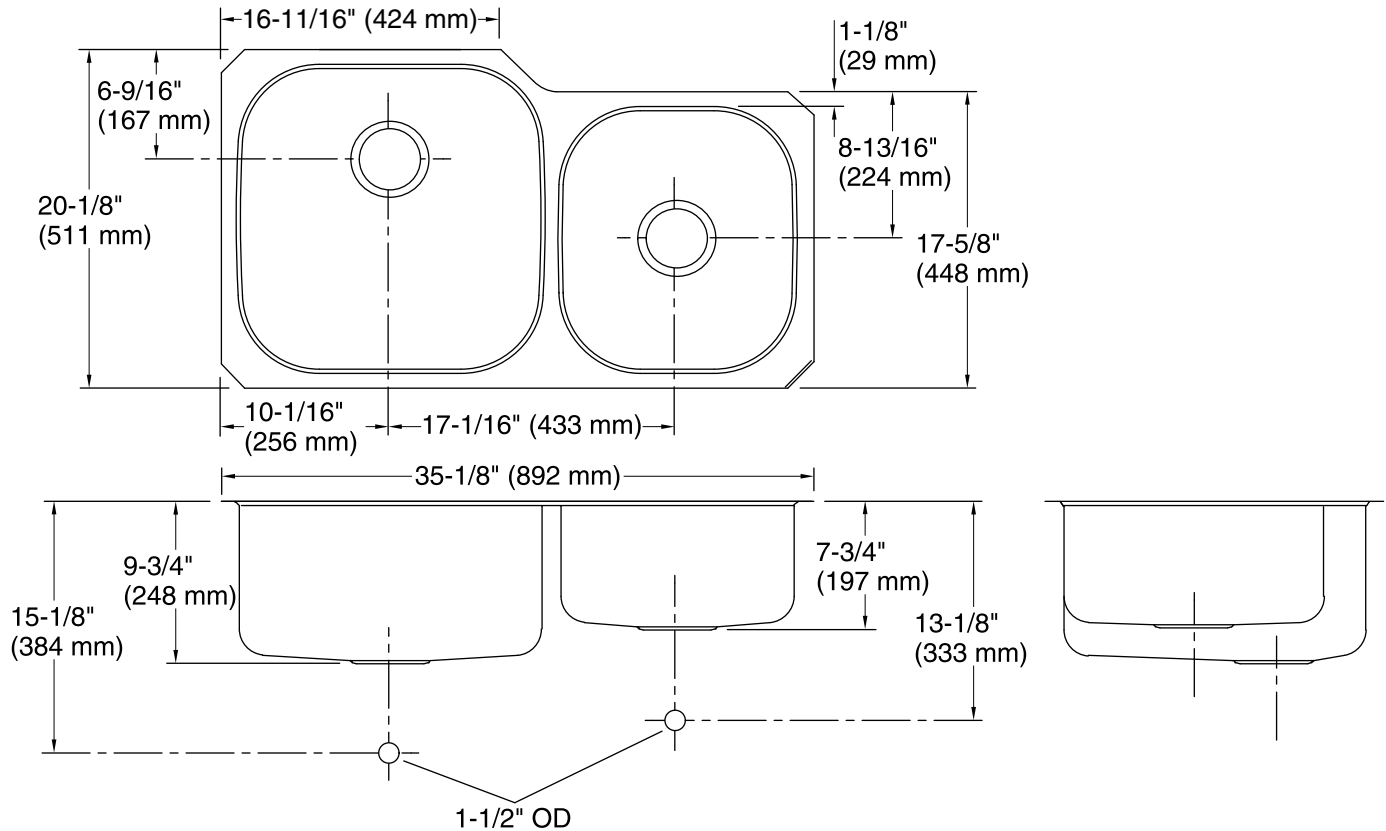

#### Technical Information

All product dimensions are nominal.

Installation:	Under-mount
Bowl area (Left):	Length: 17-7/8" (454 mm) Width: 17-7/8" (454 mm) Bowl depth: 9-1/2" (241 mm) Water depth: 9-1/2" (241 mm)
Bowl area (Right):	Length: 13-3/4" (349 mm) Width: 15-3/8" (391 mm) Bowl depth: 7-1/2" (191 mm) Water depth: 7-1/2" (191 mm)
Drain hole:	3-3/4" (94 mm)
Template:	1217909-7, required, included