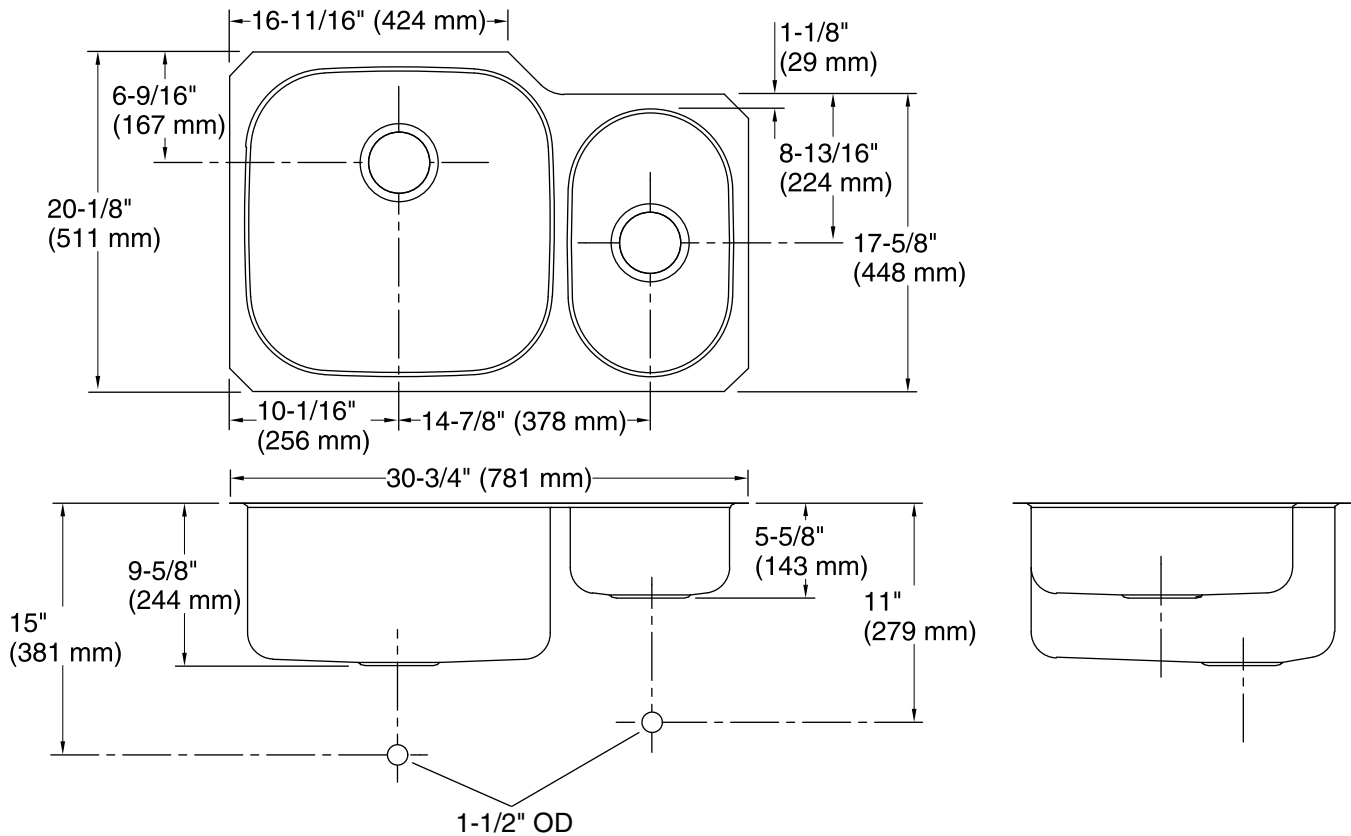

**Undertone®**  
Under-mount Kitchen Sink  
**K-3355**

**Features**

- 33-inch minimum base cabinet width.
- 18-gauge stainless steel.
- Under-mount.
- Rounded bowls.
- 9-1/2" (241 mm) deep left bowl and 5-1/2" (140 mm) deep right bowl.
- SilentShield® sound-absorption technology offers quieter performance.
- 30-3/4" (781 mm) x 20-1/8" (511 mm)

## Technical Information

All product dimensions are nominal.

Bowl configuration:	High-low
Installation:	Under-mount
Bowl area (Right):	Length: 9" (229 mm) Width: 15" (381 mm) Bowl depth: 5-1/2" (140 mm)
Bowl area (Left):	Length: 18" (457 mm) Width: 18" (457 mm) Bowl depth: 9-1/2" (241 mm)
Drain hole:	3-5/8" (92 mm)
Template:	1040559-7, required, included