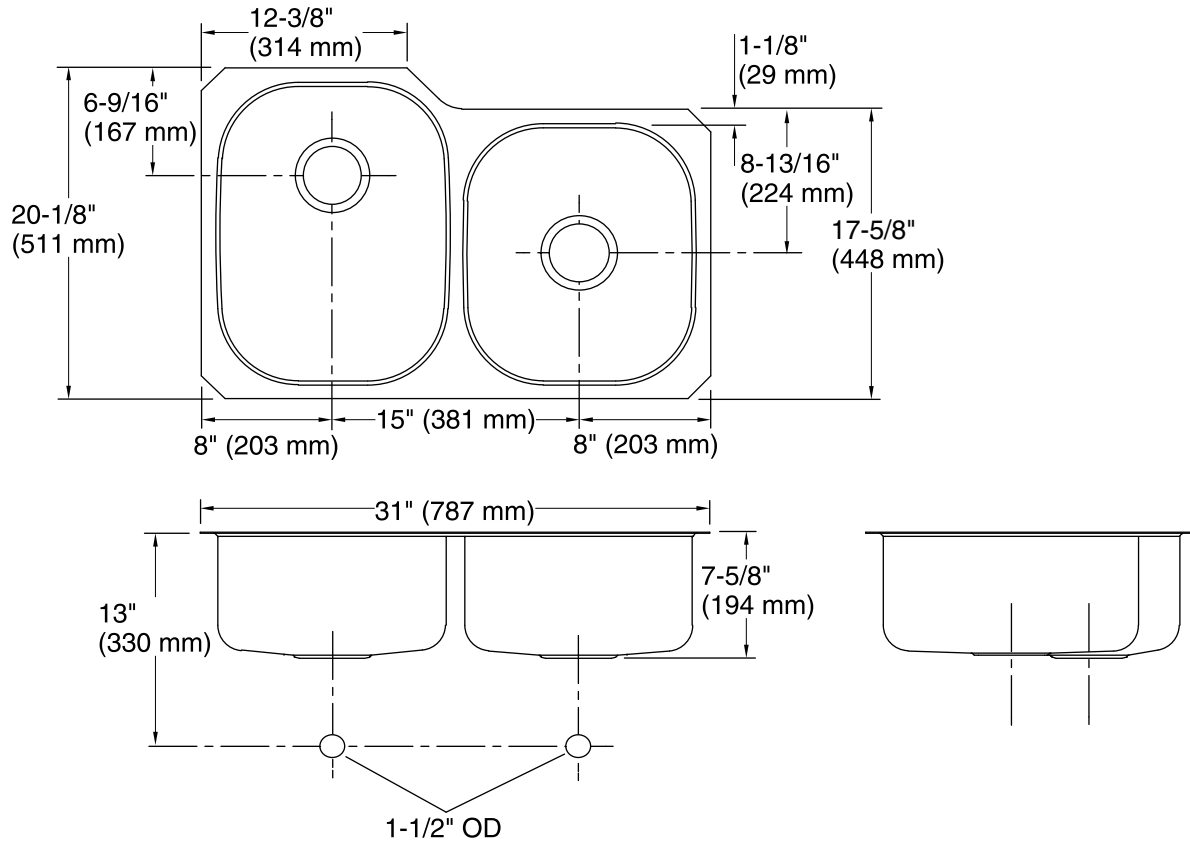

Undertone®
Under-mount Kitchen Sink
K-3354

Features

- 36-inch minimum base cabinet width.
- Large/medium bowls.
- 7-1/2-inch depth.
- No faucet holes.
- SilentShield® sound-absorption technology offers quieter performance.
- Includes installation hardware.

Material

- 18-gauge stainless steel.

Installation

- Under-mount

Components

Additional included component/s: Hardware kit (4 required) 91915.

Codes/Standards

ASME A112.19.3/CSA B45.4

KOHLER® One-Year Limited Warranty

See website for detailed warranty information.

Technical Information

All product dimensions are nominal.

Bowl configuration: Offset Large/small
 Installation: Under-mount
 Bowl area (Right): Bowl depth: 7-1/2" (191 mm)
 Drain hole: 3-5/8" (92 mm)
 Template: 1040558-7, required, included