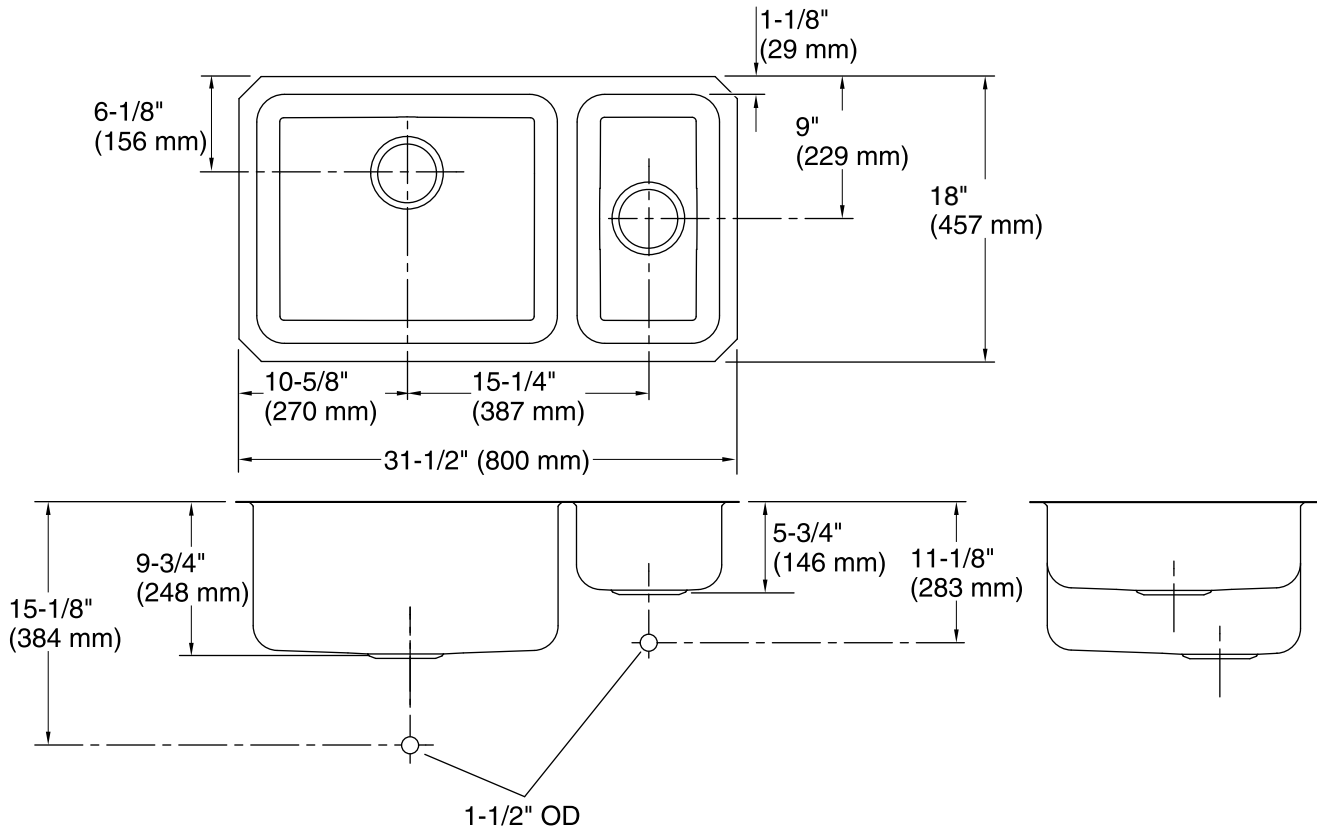

Undertone®
Under-mount Kitchen Sink
K-3174

Features

- 36-inch minimum base cabinet width.
- Large/small bowls with high/low design.
- 9-1/2-inch left depth and 5-1/2-inch right depth.
- No faucet holes.
- SilentShield® sound-absorption technology offers quieter performance.
- Includes installation hardware.

Material

- 18-gauge stainless steel.

Installation

- Under-mount

Recommended Accessories

- K-3294 Cutting Board
- K-8801 Sink Strainer

Codes/Standards

ASME A112.19.3/CSA B45.4

**Lifetime Limited Warranty for
KOHLER® Stainless Steel Sinks**

See website for detailed warranty information.

Technical Information

All product dimensions are nominal.

Bowl configuration:	High-low
Installation:	Under-mount
Bowl area (Left):	Length: 19" (483 mm) Width: 15-3/4" (400 mm) Bowl depth: 9-1/2" (241 mm) Water depth: 9-1/2" (241 mm)
Bowl area (Right):	Length: 9" (229 mm) Width: 15-3/4" (400 mm) Bowl depth: 5-1/2" (140 mm) Water depth: 5-1/2" (140 mm)
Drain hole:	3-3/4" (94 mm)
Template:	1221369-7, required, included