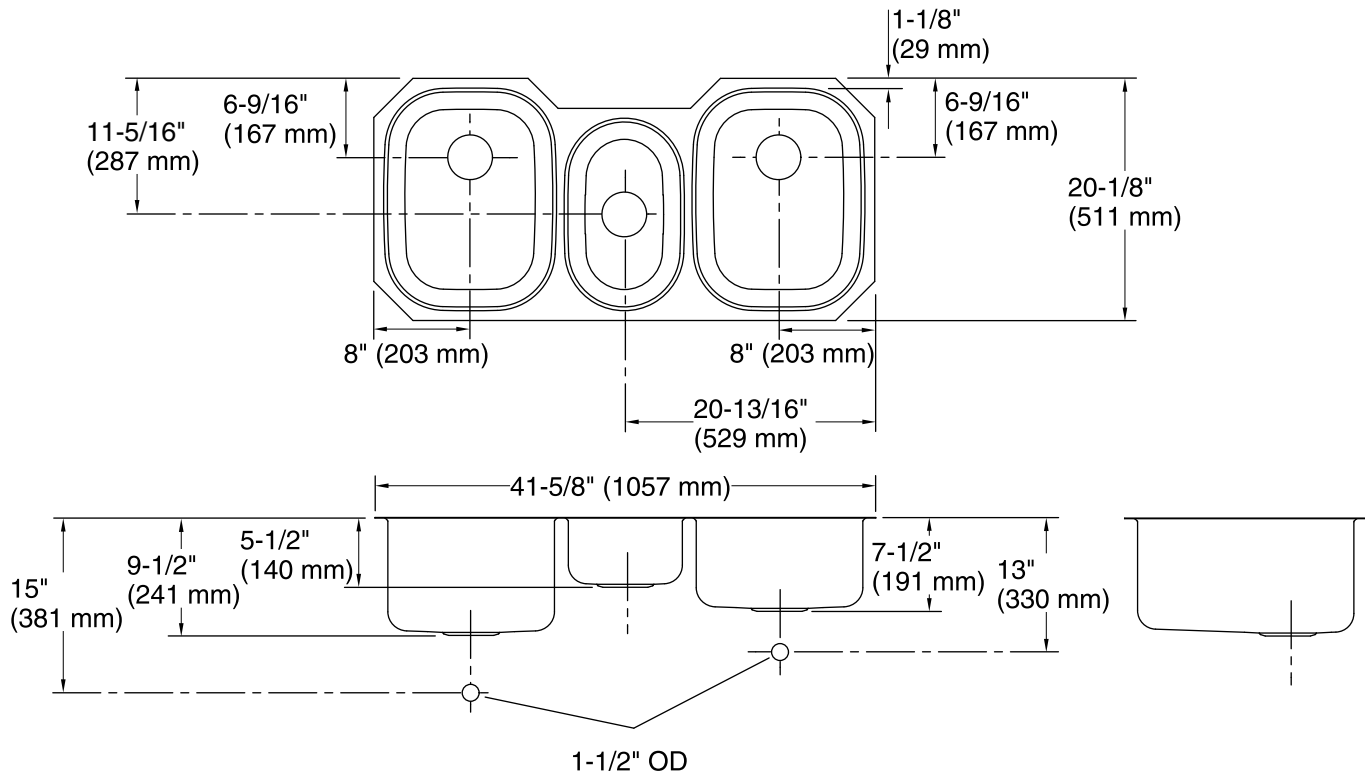

**Undertone®**  
Under-mount Kitchen Sink  
**K-3166**

**Features**

- 45-inch minimum base cabinet width.
- 18-gauge stainless steel.
- Under-mount.
- Rounded bowls.
- Triple compartment.
- 9-1/2" (241 mm) deep left bowl, 7-1/2" (191 mm) deep right bowl and 5-1/2" (140 mm) deep center bowl.
- SilentShield® sound-absorption technology offers quieter performance.
- 41-5/8" (1057 mm) x 20-1/8" (511 mm)

## Technical Information

All product dimensions are nominal.

Bowl configuration:	Two equal bowls and center bowl
Installation:	Under-mount
Bowl area (Left):	Length: 14" (356 mm) Width: 18" (457 mm) Bowl depth: 9-1/2" (241 mm)
Bowl area (Center):	Length: 9" (229 mm) Width: 15" (381 mm) Bowl depth: 5-1/2" (140 mm)
Bowl area (Right):	Length: 14" (356 mm) Width: 18" (457 mm) Bowl depth: 7-1/2" (191 mm)
Drain hole:	3-5/8" (92 mm)
Template:	1047579-7, required, included