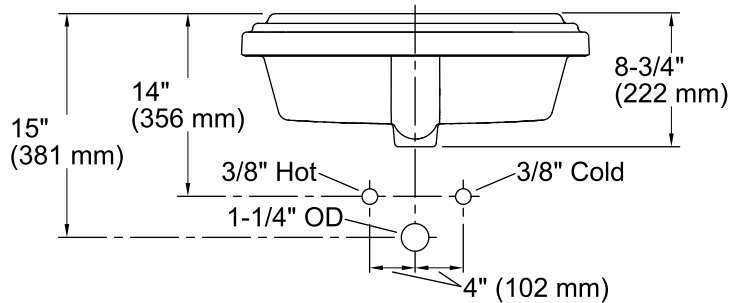

Technical Information

All product dimensions are nominal.

Bowl configuration:	Single
Installation:	Drop-in
Bowl area (Only):	Length: 20-1/16" (510 mm) Width: 11-15/16" (303 mm) Water depth: 6-1/16" (154 mm)
Number of deck holes:	1
Faucet hole(s):	1-3/8" (35 mm)
Drain hole:	1-3/4" (44 mm)
Template:	1162720-7, required, included

Notes

Install this product according to the installation instructions.

NOTICE: Countertop manufacturer or cutter must use the cut-out template provided with the product, or a current one provided by Kohler Co. (call 1-800-4KOHLER). Kohler Co. is not responsible for cutout errors when the incorrect cut-out template is used.

ADA compliant when installed to the specific requirements of these regulations.