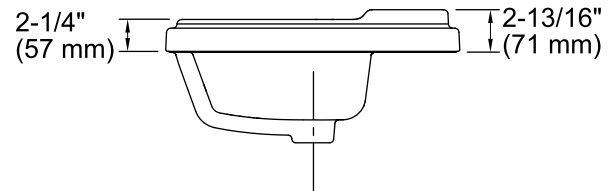

Technical Information

All product dimensions are nominal.

Bowl configuration:	Single
Installation:	Drop-in
Bowl area (Only):	Length: 20-1/16" (510 mm) Width: 11-15/16" (303 mm) Water depth: 6-1/16" (154 mm)
Number of deck holes:	1
Faucet hole(s):	1-3/8" (35 mm)
Drain hole:	1-3/4" (44 mm)
Template:	1162720-7, required, included

Notes

Install this product according to the installation instructions.

NOTICE: Countertop manufacturer or cutter must use the cut-out template provided with the product, or a current one provided by Kohler Co. (call 1-800-4KOHLER). Kohler Co. is not responsible for cutout errors when the incorrect cut-out template is used.

ADA compliant when installed to the specific requirements of these regulations.