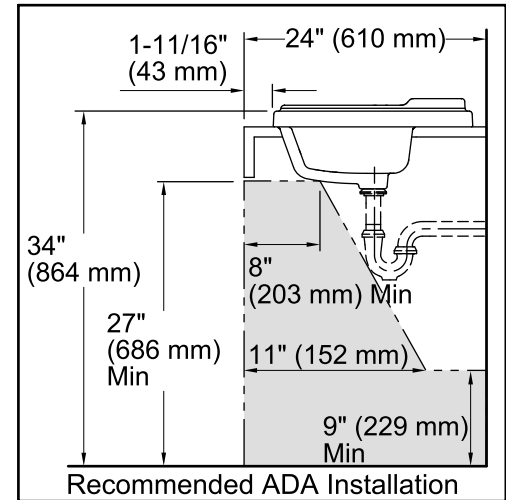

Technical Information

All product dimensions are nominal.

Bowl configuration:	Single
Installation:	Drop-in
Bowl area (Only):	Length: 20-1/16" (510 mm) Width: 11-15/16" (303 mm) Water depth: 6-1/16" (154 mm)
Number of deck holes:	1
Faucet hole(s):	1-3/8" (35 mm)
Drain hole:	1-3/4" (44 mm)
Template:	1162720-7, required, included

Notes

Install this product according to the installation instructions.

NOTICE: Countertop manufacturer or cutter must use the cut-out template provided with the product, or a current one provided by Kohler Co. (call 1-800-4KOHLER). Kohler Co. is not responsible for cutout errors when the incorrect cut-out template is used.

ADA compliant when installed to the specific requirements of these regulations.