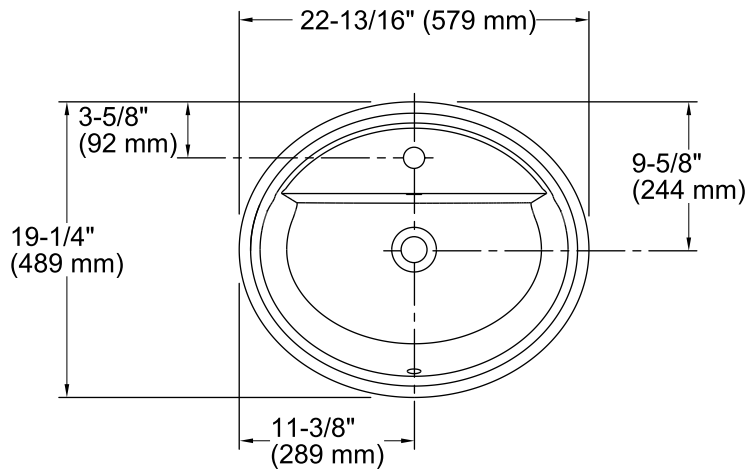

Technical Information

All product dimensions are nominal.

Bowl configuration:	Single
Installation:	Drop-in
Bowl area (Only):	Length: 20-1/16" (510 mm) Width: 11-15/16" (303 mm) Water depth: 6-1/16" (154 mm)
Number of deck holes:	1
Faucet hole(s):	1-3/8" (35 mm)
Drain hole:	1-3/4" (44 mm)
Template:	1162720-7, required, included

Notes

Install this product according to the installation instructions.

NOTICE: Countertop manufacturer or cutter must use the cut-out template provided with the product, or a current one provided by Kohler Co. (call 1-800-4KOHLER). Kohler Co. is not responsible for cutout errors when the incorrect cut-out template is used.

ADA compliant when installed to the specific requirements of these regulations.