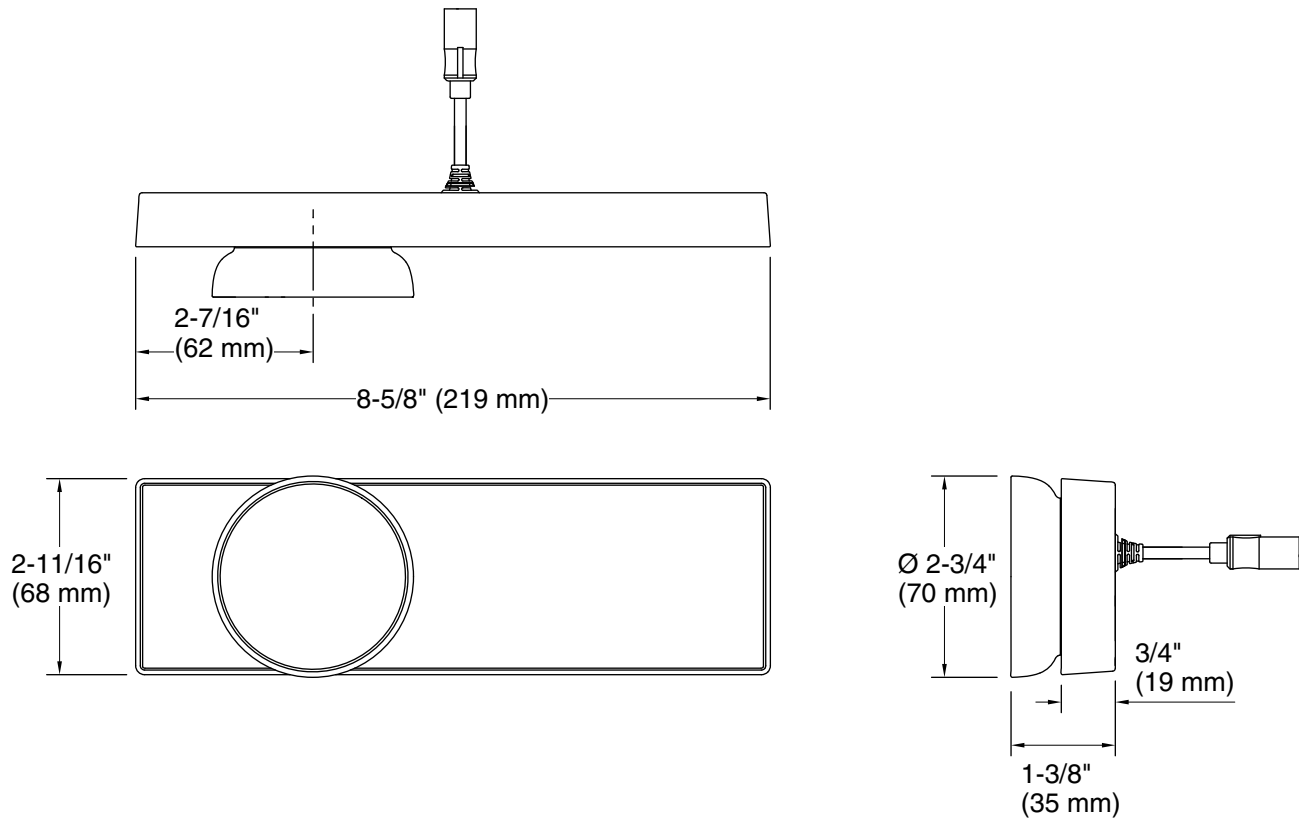

or

K-28212 Six-port digital thermostatic valve

Recommended Products/Accessories

K-28213 Remote on/off button for digital thermostatic valve

Included Components

Additional Components:

Cable

Fixing Kit

Technical Information

All product dimensions are nominal.

Drain included: No
Cable length: Data, 32 ft (9.8 m)
Max. Ambient temp: 104°F (40°C)

Notes

Install this product according to the installation instructions.