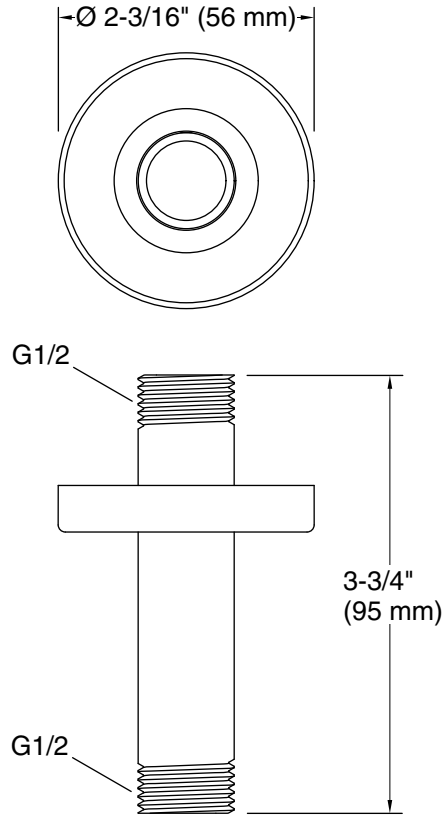

### Features

- Compatible only with single-function rainheads.
- 3" (76 mm) straight shower arm.
- G 1/2 connection.

### Installation

- Ceiling-mount.

### Codes/Standards

None Applicable

See website for detailed warranty information.

**Technical Information**

All product dimensions are nominal.