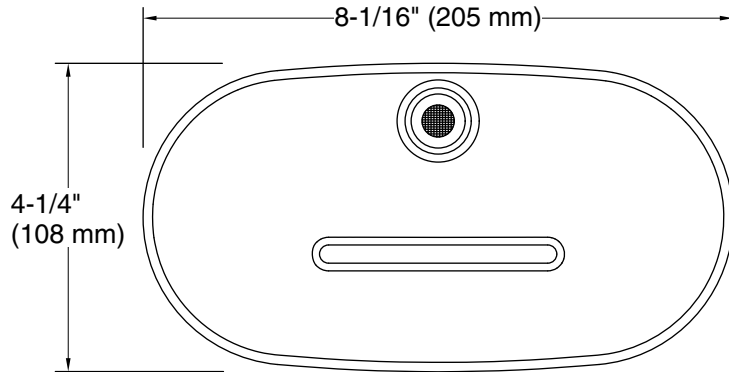

Features

- 4-1/4" x 8-1/16" x 1-5/16" (108 x 205 x 33 mm) oblong shelf with rim.
- Designed to fit most KOHLER slidebars with integrated water supply as well as stand-alone supply elbows.
- Coordinates with other products in the Statement collection.
- Lightly textured surface keeps soap and bottles secure.
- Center drain slot prevents water pooling.

Material

- Plastic construction.
- Brass thread connection.

Installation

- G 1/2 -14 connection.
- Easy installation – no special tools required.

Codes/Standards

None Applicable

See website for detailed warranty information.

Technical Information

All product dimensions are nominal.