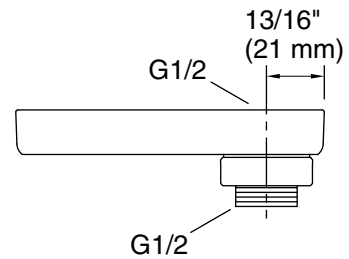

Features

- 4-1/4" x 8-1/16" x 1-5/16" (108 x 205 x 33 mm) oblong shelf with rim.
- Designed to fit most KOHLER slidebars with integrated water supply as well as stand-alone supply elbows.
- Coordinates with other products in the Statement collection.
- Lightly textured surface keeps soap and bottles secure.
- Center drain slot prevents water pooling.

Material

- Plastic construction.
- Brass thread connection.

Installation

- G 1/2 -14 connection.
- Easy installation – no special tools required.

Codes/Standards

None Applicable

See website for detailed warranty information.

Technical Information

All product dimensions are nominal.